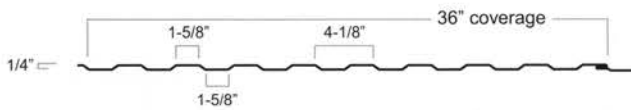

3' COVERAGE PANELS

Tuf-Rib Panel Profile ★

Dakota Drain Panel Profile °

Platte River Panel (PRP) Profile °

Soffit Panel

2.67" x 3/4" Corrugated Profile

WE OFFER MANY OTHER CUSTOM COLORS AND PROFILES NOT INCLUDED ON THIS CHART