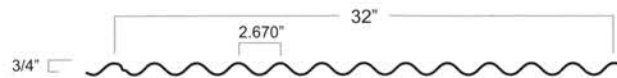

3' COVERAGE PANELS

Tuf-Rib Panel Profile ★

Dakota Drain Panel Profile °

Platte River Panel (PRP) Profile °

Soffit Panel

2.67" x 3/4" Corrugated Profile

WE OFFER MANY OTHER CUSTOM COLORS AND PROFILES NOT INCLUDED ON THIS CHART