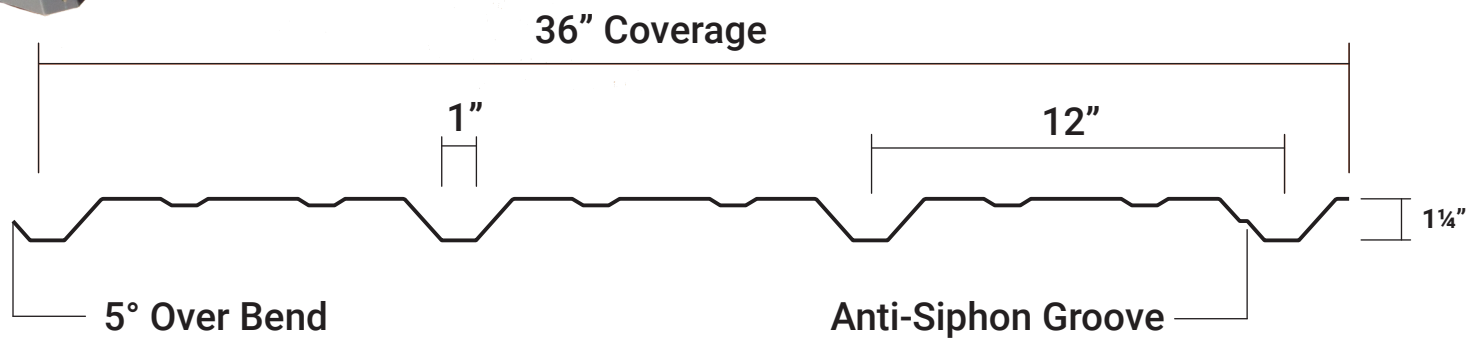

VALLEY BOX RIB

A SIDING AND LINER PANEL WITH EXPOSED FASTENERS

AS THE REVERSE OF BRIDGER STEEL'S POPULAR PBR PANEL, THIS BOLD PROFILED PANEL IS GREAT FOR SIDING, INTERIOR LINERS, OR WALL AND CEILING APPLICATIONS.

APPLICATIONS

- | RESIDENTIAL, COMMERCIAL, AND AGRICULTURAL
- | EXTERIOR AND INTERIOR
- | HORIZONTAL OR VERTICAL

SPECIFICATIONS

- | RIB HEIGHT: 1 1/4" AT 12" CENTERS
- | OVERALL PANEL COVERAGE 36"
- | PANELS CAN BE PRODUCED IN LENGTHS FROM 3' TO 50'+
- | ONLY AVAILABLE IN 26 GAUGE
- | USES THE HIGHEST QUALITY 80K - 120K TENSILE STRENGTH STEEL
- | UL RATED: 22 18 CALLS 4 IMPACT, 580 CLASS 90 WIND UPLIFT
- | CONTACT BRIDGER STEEL FOR LOAD DATA
- | CHOOSE FROM MANY SELECT COLORS INCLUDING GALVALUME®.
- | SEE OUR COLOR CHART FOR OPTIONS