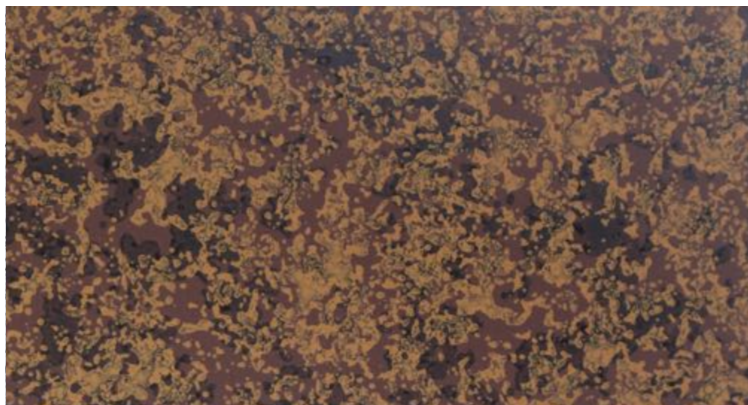

**Desert Brown**

SRI 36 TSR 34 E.88

**Weathered Copper**

SRI 31 TSR 31 E.84

**Dark Brown**

SRI 31 TSR 30 E.88

**Light Gray**

SRI 47 TSR 42 E.88

**Dark Gray**

SRI 32 TSR 30 E.89

**Copper Penny**

SRI 42

**Colonial Red**

SRI 34

**Stone**

SRI 62 TSR 54 E.84

**Beige\***

SRI 62 TSR 53 E.88

**White**

**Baltic Brown**

**Goldmine**

**Jadestone**

**Brimstone**

We offer many other custom colors and profiles not included on this chart. See sales rep about gauges, colors, and profile availability. Custom trim available with all profiles.

\* May Require Longer Lead Times

**Sand Dune**

**Cedar Bark**

**Ponderosa**

**Steel Gray**

**Rustic**