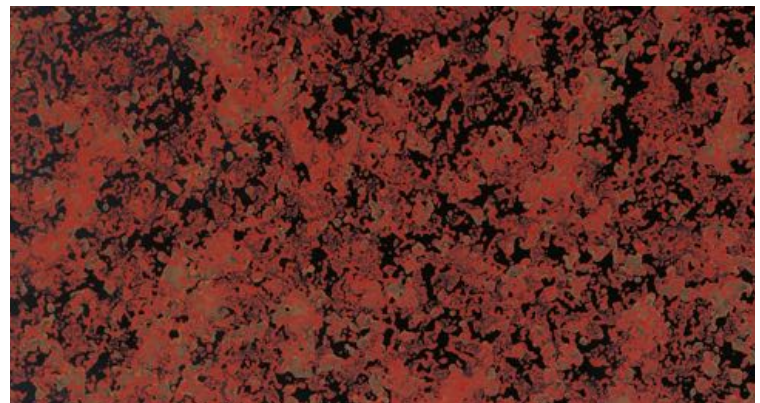

**Desert Brown**

SRI 36 TSR 34 E.88

**Weathered Copper**

SRI 31 TSR 31 E.84

**Dark Brown**

SRI 31 TSR 30 E.88

**Light Gray**

SRI 47 TSR 42 E.88

**Dark Gray**

SRI 32 TSR 30 E.89

**Copper Penny**

SRI 42

**Colonial Red**

SRI 34

**Stone**

SRI 62 TSR 54 E.84

**Beige\***

SRI 62 TSR 53 E.88

**White**

**Baltic Brown**

**Goldmine**

**Jadestone**

**Brimstone**

We offer many other custom colors and profiles not included on this chart. See sales rep about gauges, colors, and profile availability. Custom trim available with all profiles.

\* May Require Longer Lead Times

**Sand Dune**

**Cedar Bark**

**Ponderosa**

**Steel Gray**

**Rustic**