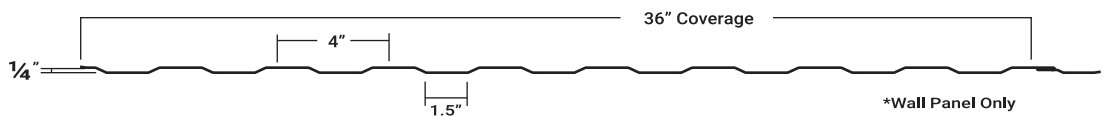

BLM STANDARD ENVIRONMENTAL COLORS

COVERT GREEN

SHALE GREEN

CARLSBAD CANYON

29 GAUGE PANEL PROFILES

★ Tuff Rib Panel Profile

Delta Rib Panel Profile

Platte River Panel Profile