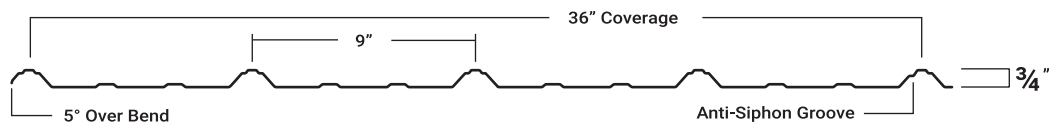

BLM STANDARD ENVIRONMENTAL COLORS

COVERT GREEN

SHALE GREEN

CARLSBAD CANYON

29 GAUGE PANEL PROFILES

★ Tuff Rib Panel Profile

Delta Rib Panel Profile

Platte River Panel Profile

3/4 inch Corrugated Profile

WE OFFER MANY OTHER CUSTOM COLORS AND PROFILES NOT INCLUDED ON THIS CHART
PLEASE NOTE: See sales rep about gauges, colors and profile availability. Custom trim available with all profiles.