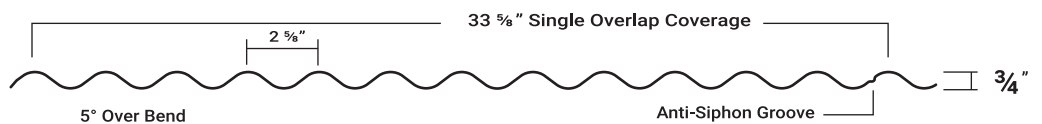

WE OFFER MANY OTHER CUSTOM COLORS AND PROFILES NOT INCLUDED ON THIS CHART
PLEASE NOTE: See sales rep about gauges, colors and profile availability. Custom trim available with all profiles.

★ Indicates panel with UL90 and 580 Rating.