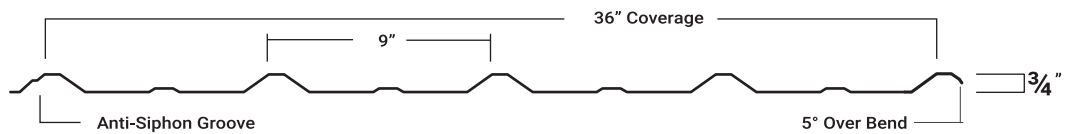

BLM STANDARD ENVIRONMENTAL COLORS

COVERT GREEN

SHALE GREEN

CARLSBAD CANYON

29 GAUGE PANEL PROFILES

★ Tuff Rib Panel Profile

Delta Rib Panel Profile

Platte River Panel Profile