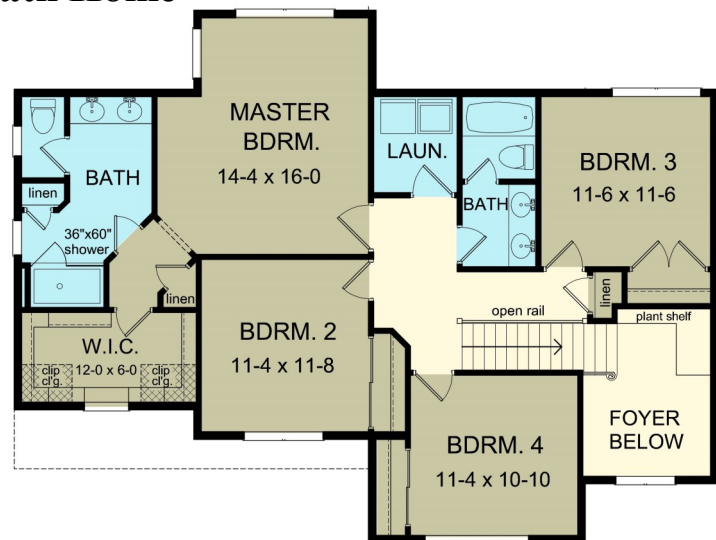

Welcome to the VanBuren
2311SF - 4BR, 2 1/2 Bath Home

FEATURING

- Stone Veneer accents
- 9' Ceilings, Granite Countertops
- Wood/Laminate & Ceramic Tile Floors
- Air Conditioning / Gas Fireplace / Tankless Water Heater
- Tile shower his/her sinks master bath—his/her sinks Main bath
- Appliance pkg., Starter Landscape pkg., Blacktop Driveway
- .42 Acres Lot size: 80 X 229