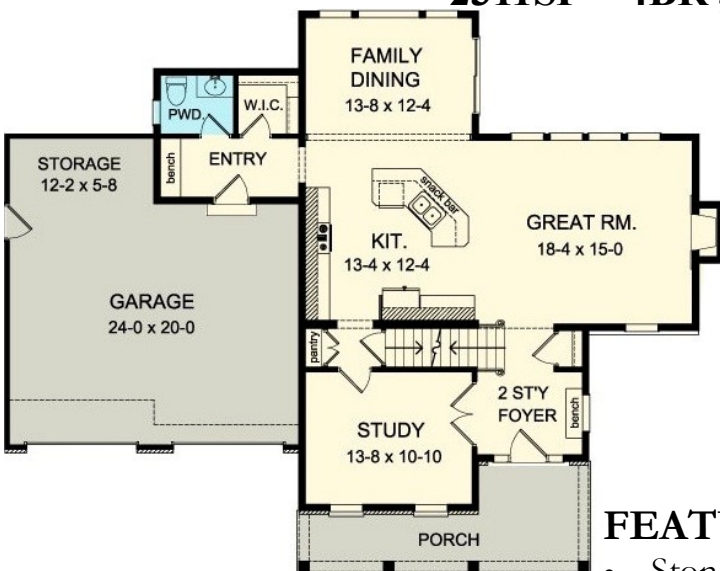

Welcome to the VanBuren
2311SF - 4BR, 2 1/2 Bath Home

FEATURING

- Stone Veneer accents
- 9' Ceilings, Granite Countertops
- Wood/Laminate & Ceramic Tile Floors
- Air Conditioning / Gas Fireplace / Tankless Water Heater
- Tile shower his/her sinks master bath—his/her sinks Main bath
- Appliance pkg., Starter Landscape pkg., Blacktop Driveway
- .42 Acres Lot size: 80 X 229