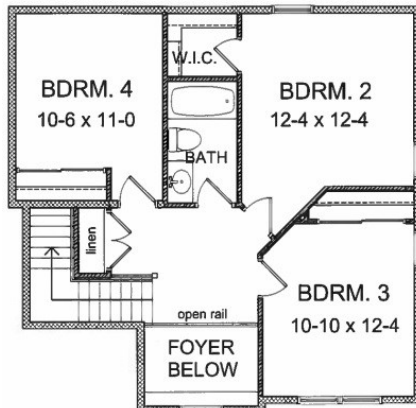

GERBER HOMES

NEW

THE ADDISON

1693 SF (3 BR layout) / 1823 SF - 1873 SF (4 BR layout)

4 BR LAYOUT - 730 SF

4 BR LAYOUT - 784 SF

Shown w/ the following Opt. Items...

- Fireplace
- Tray Ceiling - Master BR
- Stone Veneer
- Vertical Siding / Gable Accents
- Double Sinks
- 4 BR layouts

This sheet is for illustrative purposes only and is not part of a legal contract. Dimensions shown are approximate and may vary from completed structure.