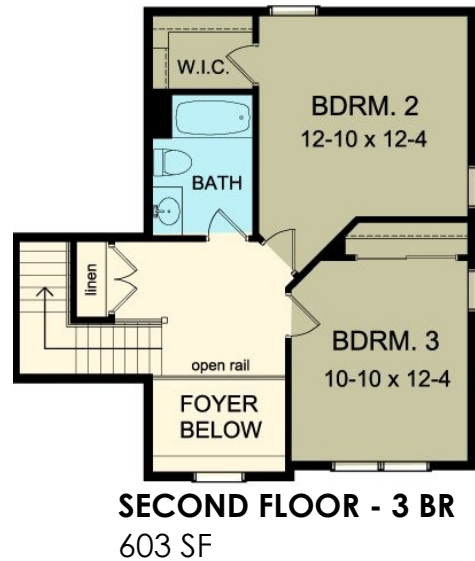

GERBER HOMES

NEW

THE ADDISON

1693 SF (3 BR layout) / 1823 SF - 1873 SF (4 BR layout)

4 BR LAYOUT - 730 SF

4 BR LAYOUT - 784 SF

Shown w/ the following Opt. Items...

- Fireplace
- Tray Ceiling - Master BR
- Stone Veneer
- Vertical Siding / Gable Accents
- Double Sinks
- 4 BR layouts

This sheet is for illustrative purposes only and is not part of a legal contract. Dimensions shown are approximate and may vary from completed structure.