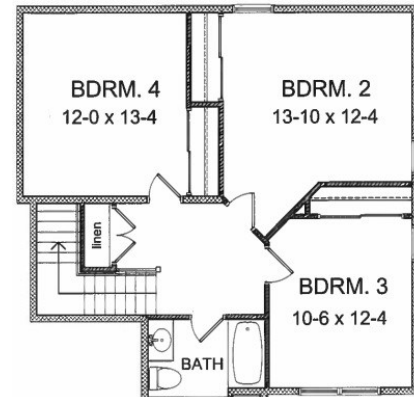

GERBER HOMES

NEW

THE ADDISON

1693 SF (3 BR layout) / 1823 SF - 1873 SF (4 BR layout)

4 BR LAYOUT - 730 SF

4 BR LAYOUT - 784 SF

Shown w/ the following Opt. Items...

- Fireplace
- Tray Ceiling - Master BR
- Stone Veneer
- Vertical Siding / Gable Accents
- Double Sinks
- 4 BR layouts

This sheet is for illustrative purposes only and is not part of a legal contract. Dimensions shown are approximate and may vary from completed structure.