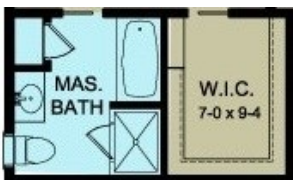

GERBER HOMES

NEW

THE ADDISON II

2045 SF
(2395 SF w/ Fin Bonus)

Shown w/ the following Opt. Items...

- Fireplace
- Sink in Laundry Rm.
- Tray Ceiling in Master BR
- Stone Veneer
- Vertical Siding / Gable Accents
- Alt - Luxury Bath layout
- Finished Bonus Room

ALT- LUXURY BATH

This sheet is for illustrative purposes only and is not part of a legal contract. Dimensions shown are approximate and may vary from completed structure.