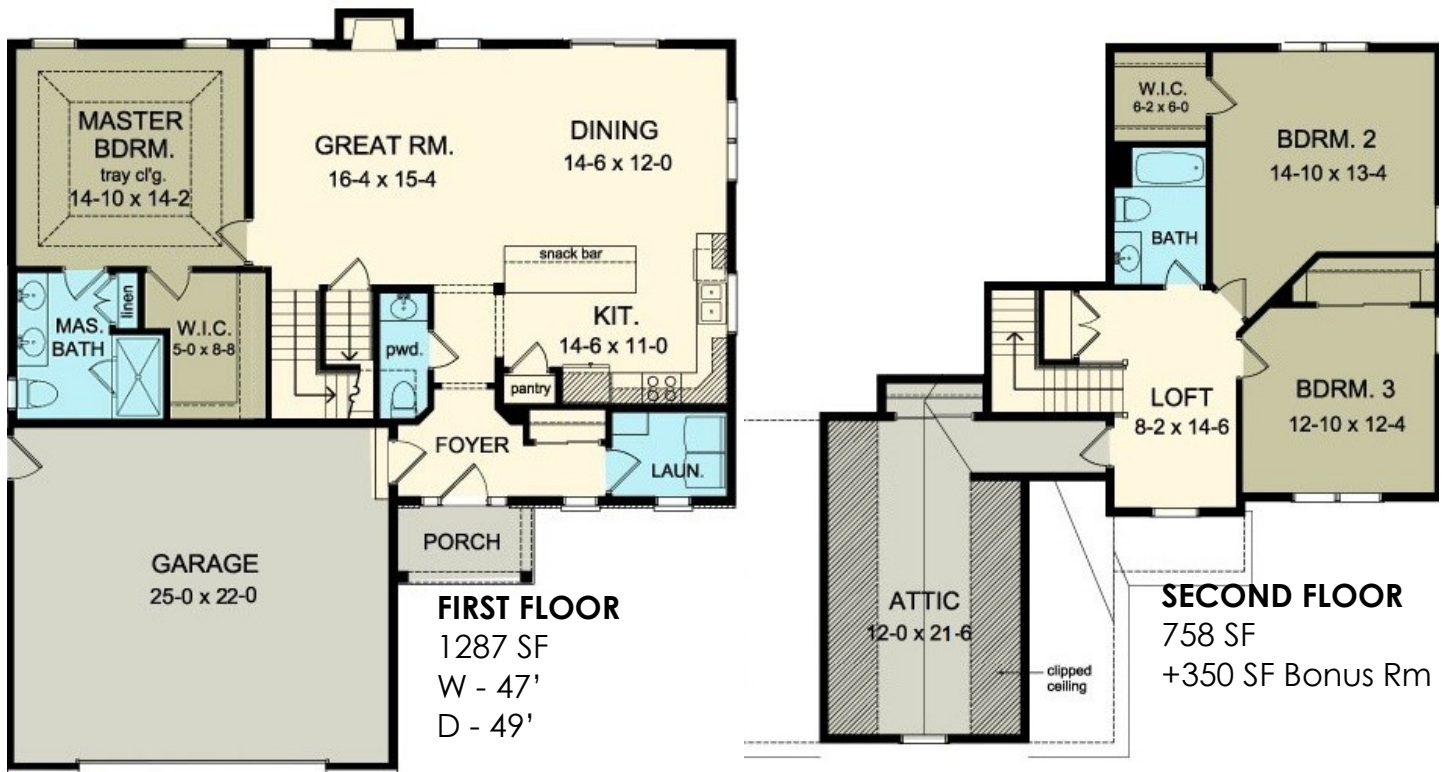

GERBER HOMES

NEW

THE ADDISON II

2045 SF
(2395 SF w/ Fin Bonus)

Shown w/ the following Opt. Items...

- Fireplace
- Sink in Laundry Rm.
- Tray Ceiling in Master BR
- Stone Veneer
- Vertical Siding / Gable Accents
- Alt - Luxury Bath layout
- Finished Bonus Room

ALT- LUXURY BATH

This sheet is for illustrative purposes only and is not part of a legal contract. Dimensions shown are approximate and may vary from completed structure.