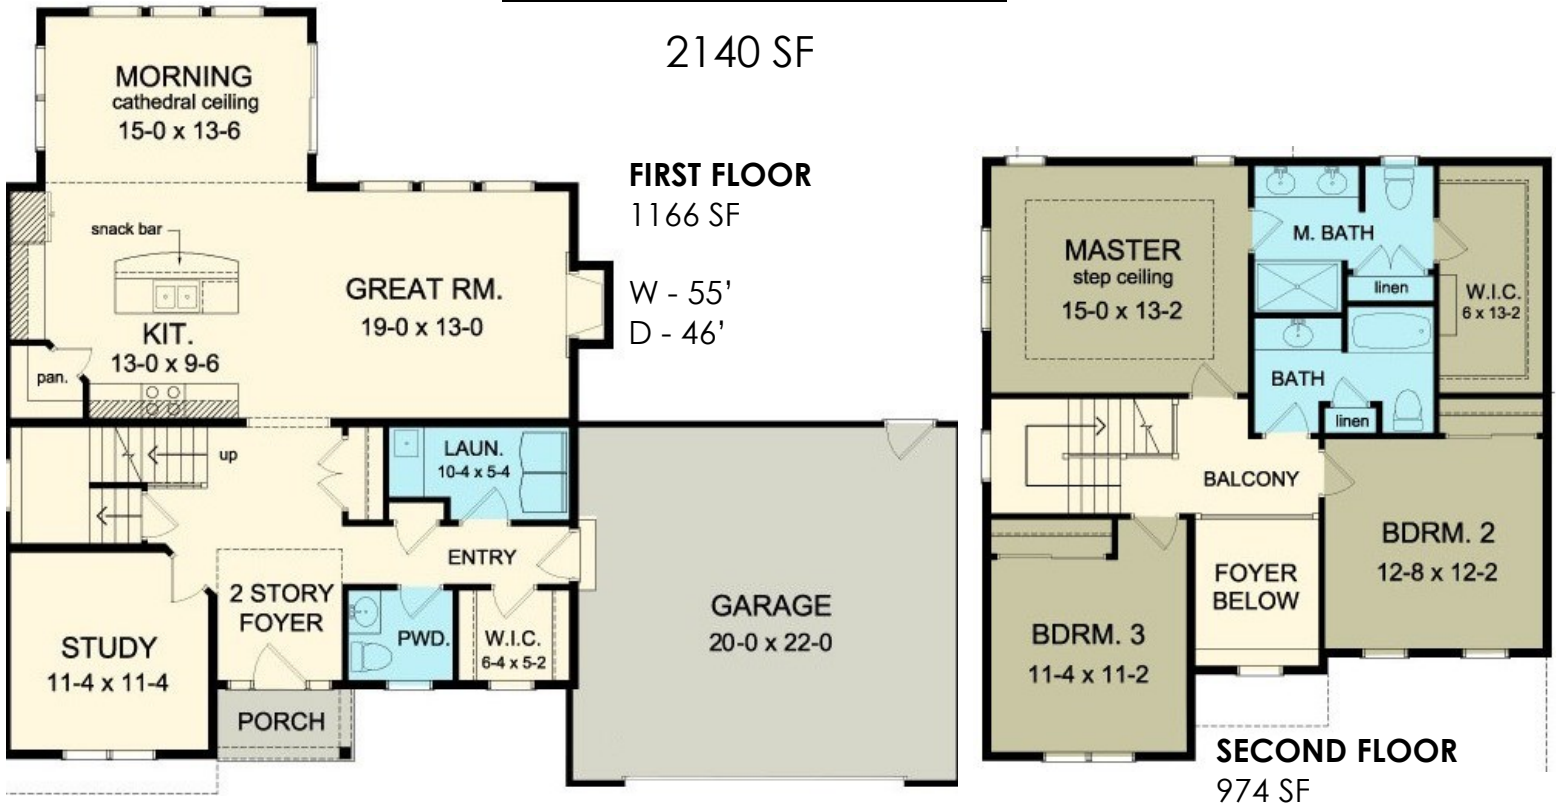

GERBER HOMES

NEW

THE AMHERST

2140 SF

Shown w/ the following Opt. Items...

- Stone Veneer
- OH door windows
- Cathedral Ceiling
- Laun Sink & C-top
- Double Sinks
- Step Ceiling
- Fireplace

This sheet is for illustrative purposes only and is not part of a legal contract. Dimensions shown are approximate and may vary from completed structure.