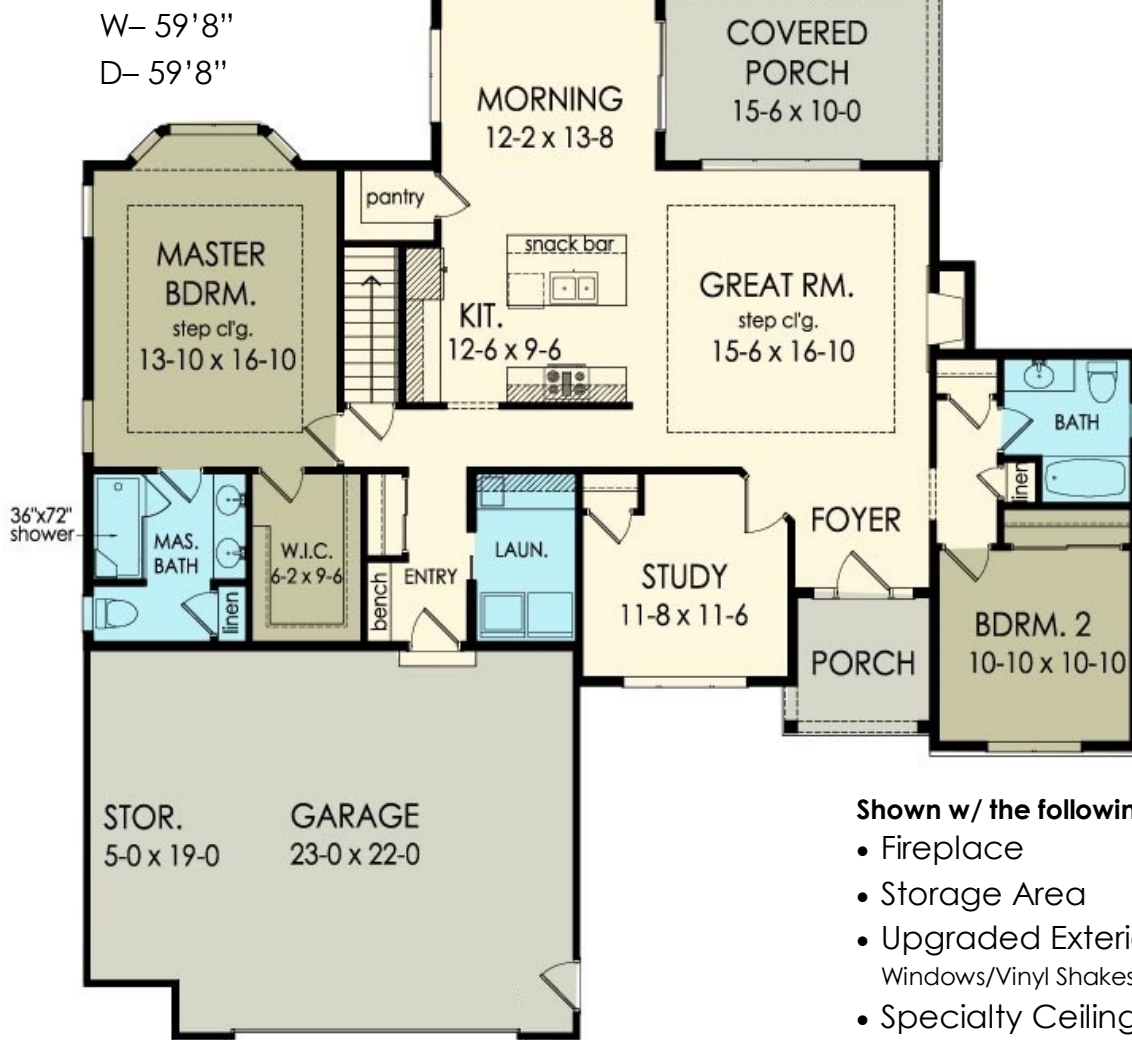

GERBER HOMES

NEW

THE COLUMBIA

1747 Sq. Ft.

Shown w/ the following Opt. Items...

- Fireplace
- Storage Area
- Upgraded Exterior (Garage Windows/Vinyl Shakes/Stone accents)
- Specialty Ceilings
- Bench
- Laundry Cabts / Sink

This sheet is for illustrative purposes only and is not part of a legal contract. Dimensions shown are approximate and may vary from completed structure.