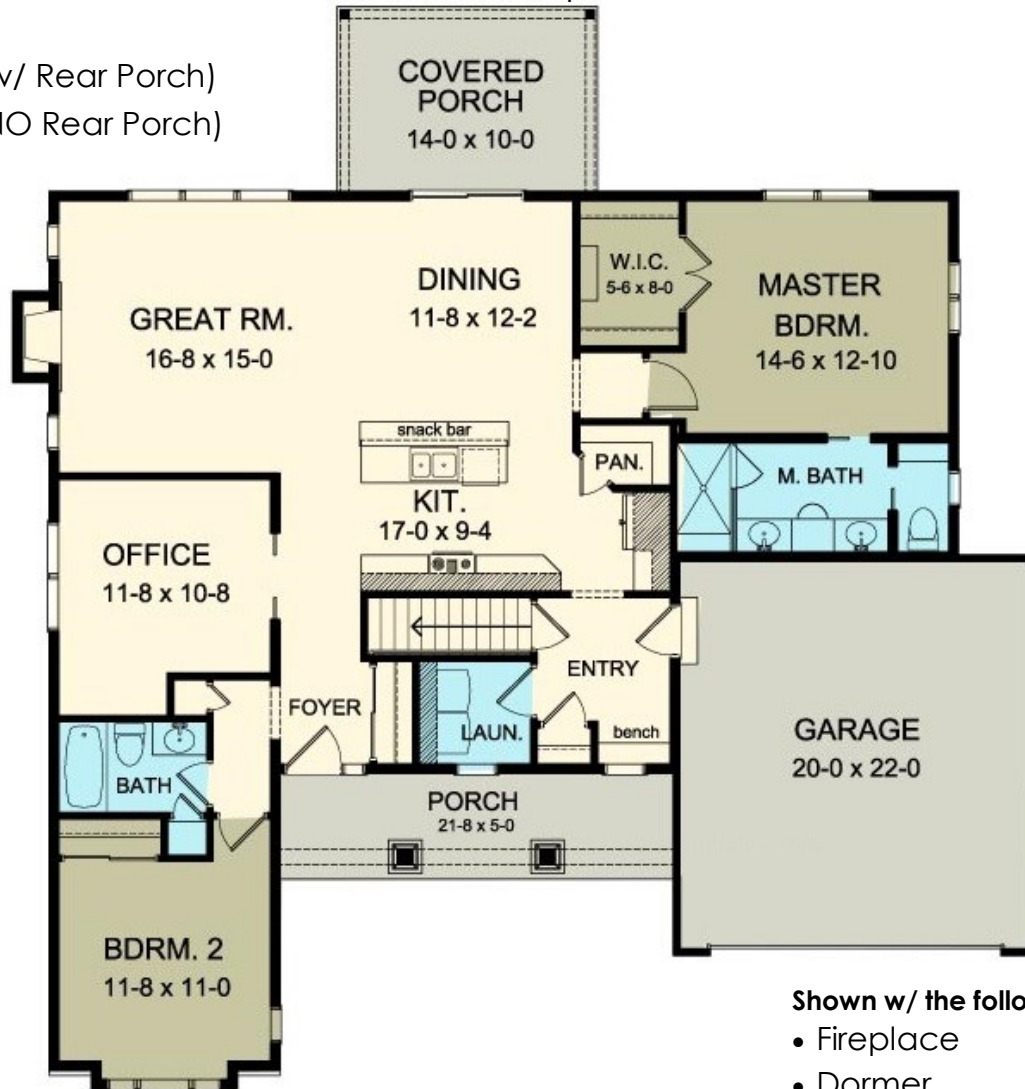

GERBER HOMES

NEW

THE COLUMBUS

1636 Sq. Ft.

W- 54'4"

D- 58'4" (w/ Rear Porch)

48'4" (NO Rear Porch)

Shown w/ the following Opt. Items...

- Fireplace
- Dormer
- Rear Porch
- Bench

This sheet is for illustrative purposes only and is not part of a legal contract. Dimensions shown are approximate and may vary from completed structure.