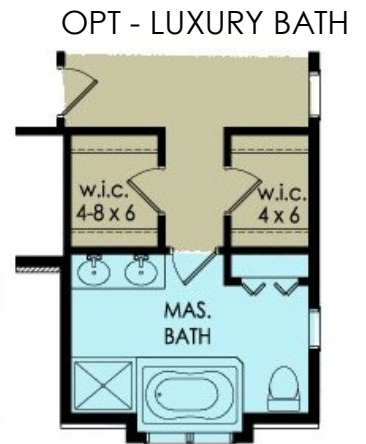

GERBER HOMES

NEW

ELEV 1.

ELEV 2.

THE COOLIDGE

1796 Sq. Ft.

W- 51'
D- 48'

Shown w/ the following Opt. Items...

- Elev 2 - w/ Tall Porch & Cathedral Ceiling
- Fireplace
- Upgraded Exterior (Vinyl Shakes/Stone accents)
- Bench
- Alt.- Luxury Bath Layout

This sheet is for illustrative purposes only and is not part of a legal contract. Dimensions shown are approximate and may vary from completed structure.