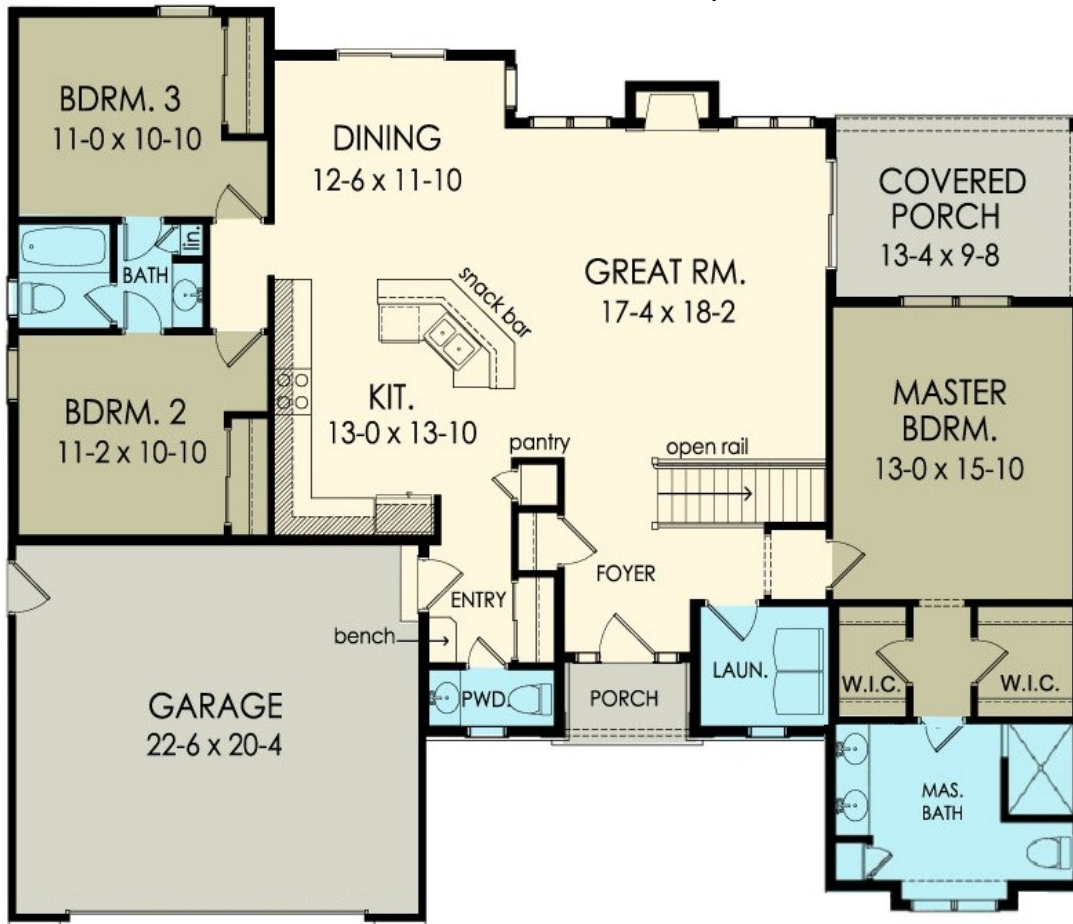

GERBER HOMES

NEW

ELEV 1.

ELEV 2.

THE COOLIDGE

1796 Sq. Ft.

W- 51'
D- 48'

Shown w/ the following Opt. Items...

- Elev 2 - w/ Tall Porch & Cathedral Ceiling
- Fireplace
- Upgraded Exterior (Vinyl Shakes/Stone accents)
- Bench
- Alt.- Luxury Bath Layout

This sheet is for illustrative purposes only and is not part of a legal contract. Dimensions shown are approximate and may vary from completed structure.