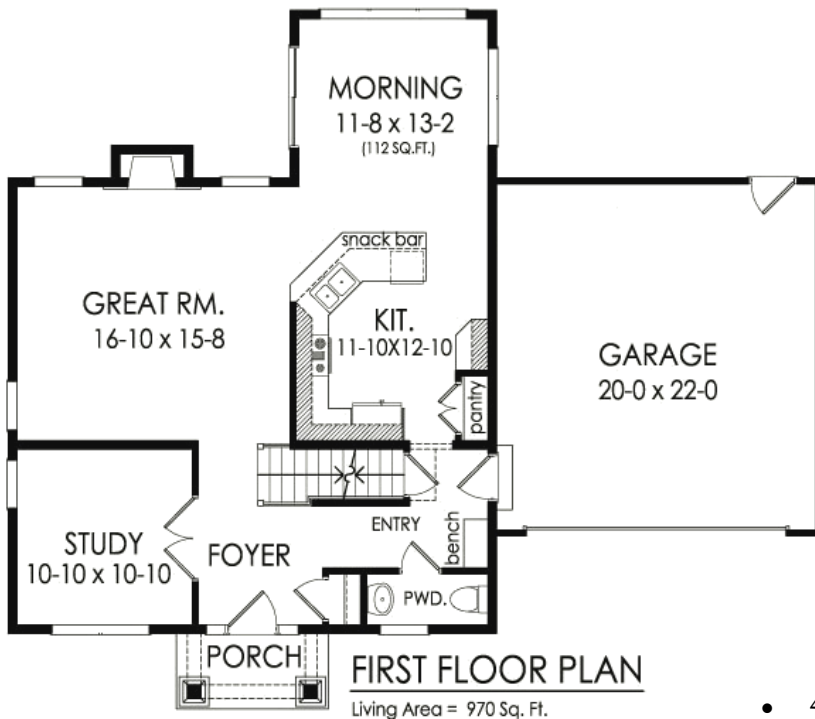

Welcome to the Ellington at Magnolia Manor.

\$299,900

FEATURING

- 4 Bedrooms, 2-1/2 Bath 2210 Sq.Ft. Home
- Nice Open Floor Plan
- 9' Ceilings
- Hardwood & Ceramic Tile Floors
- Heat Pump / Air Conditioning
- Gas Fireplace
- Luxury Bath with Tile Shower & His / Her Sinks