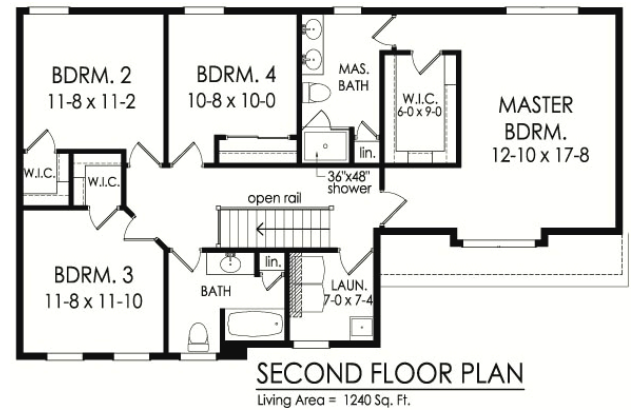

Welcome to the Ellington at Magnolia Manor.

\$299,900

FEATURING

- 4 Bedrooms, 2-1/2 Bath 2210 Sq.Ft. Home
- Nice Open Floor Plan
- 9' Ceilings
- Hardwood & Ceramic Tile Floors
- Heat Pump / Air Conditioning
- Gas Fireplace
- Luxury Bath with Tile Shower & His / Her Sinks