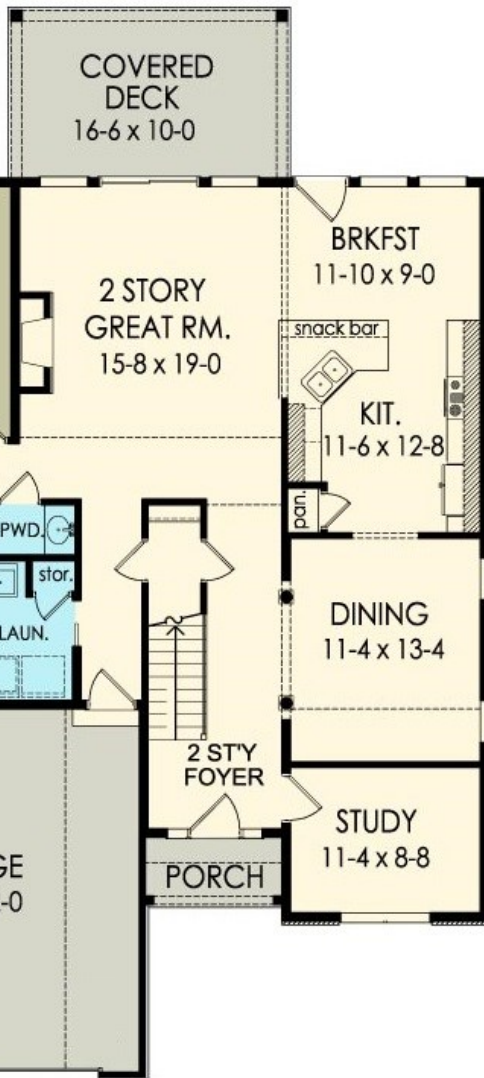

GERBER HOMES

NEW

THE FILLMORE

2063 SF (516 SF Bonus Rm opt.)

FIRST FLOOR

1551 SF
W - 42'
D - 53'8"

SECOND FLOOR - 3 BR

512 SF

Shown w/ the following Opt. Items...

- Fireplace
- Tray Ceiling - Master BR
- Stone Veneer
- Rear Covered Porch
- Laund Sink / Cabts
- Door off Brkfst Rm

This sheet is for illustrative purposes only and is not part of a legal contract. Dimensions shown are approximate and may vary from completed structure.