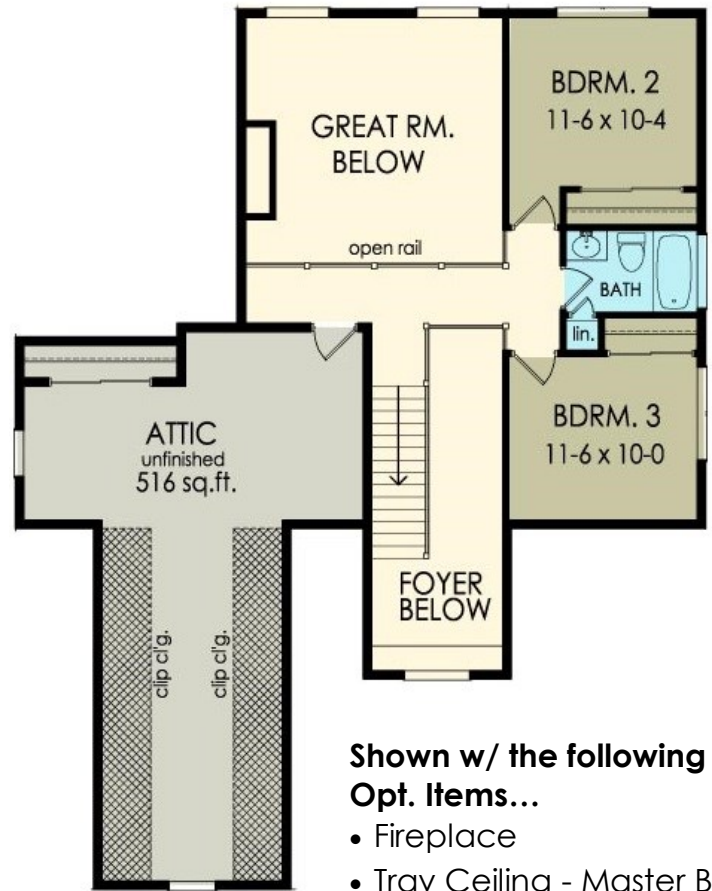

GERBER HOMES

NEW

THE FILLMORE

2063 SF (516 SF Bonus Rm opt.)

FIRST FLOOR

1551 SF
W - 42'
D - 53'8"

SECOND FLOOR - 3 BR

512 SF

Shown w/ the following Opt. Items...

- Fireplace
- Tray Ceiling - Master BR
- Stone Veneer
- Rear Covered Porch
- Laund Sink / Cabts
- Door off Brkfst Rm

This sheet is for illustrative purposes only and is not part of a legal contract. Dimensions shown are approximate and may vary from completed structure.