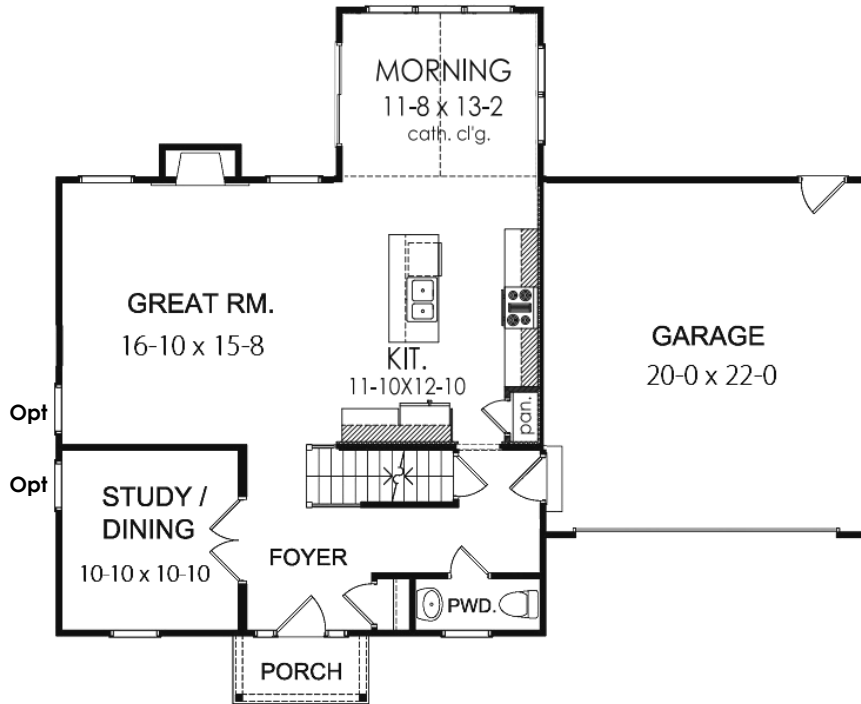

GERBER HOMES

NEW

Ellington II 2210 SF

FIRST FLOOR
970 SF
W- 50'
D- 42'-4"

Alt. Mud Rm

SECOND FLOOR
1240SF

Shown w/ the following
Opt. Items...

- Fireplace
- Laundry sink
- Cabinets in LR
- Bench in Mudroom
- Side windows in Great Rm & Study
- Cathedral Ceiling in MR

This sheet is for illustrative purposes only and is not part of a legal contract. Dimensions shown are approximate and may vary from completed structure.