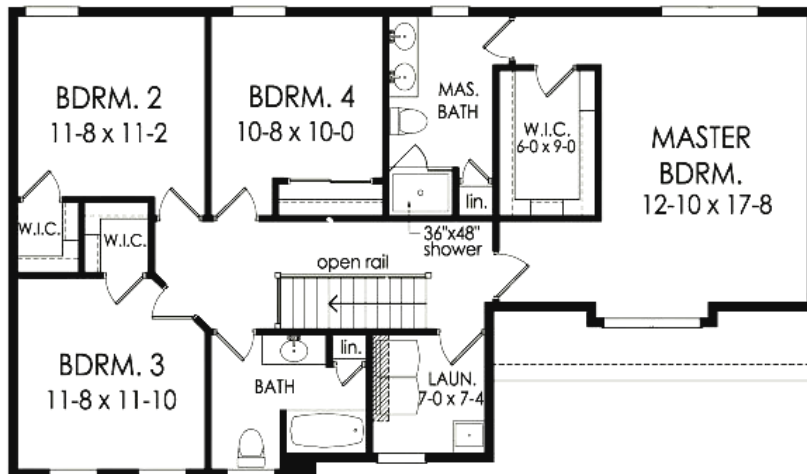

GERBER HOMES

NEW

Ellington II 2210 SF

FIRST FLOOR
970 SF
W- 50'
D- 42'-4"

Alt. Mud Rm

SECOND FLOOR
1240SF

Shown w/ the following
Opt. Items...

- Fireplace
- Laundry sink
- Cabinets in LR
- Bench in Mudroom
- Side windows in Great Rm & Study
- Cathedral Ceiling in MR

This sheet is for illustrative purposes only and is not part of a legal contract. Dimensions shown are approximate and may vary from completed structure.