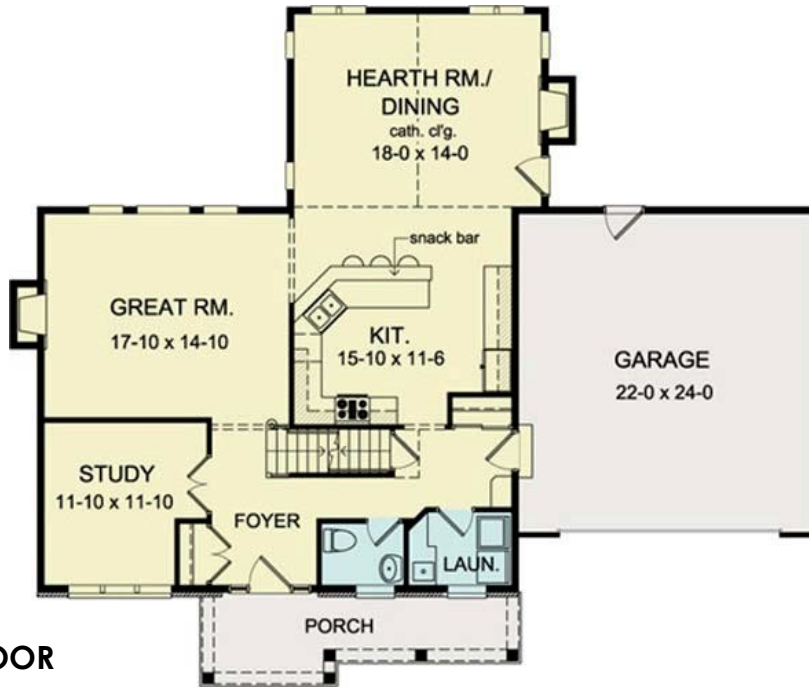

GERBER HOMES

NEW

THE REGENCY

2303 Sq. Ft. (2741 SF. w/ Fin. Bonus Rm)

FIRST FLOOR
1256 SF
W- 57'
D- 49'2"

SECOND FLOOR
1047 SF
(Plus Bonus Rm)

- Shown w/ the following Opt. Items...
- Fireplaces
 - Finished Bonus Rm
 - Cabt's / Sink in Laun.
 - Stone / Brick Veneer

This sheet is for illustrative purposes only and is not part of a legal contract. Dimensions shown are approximate and may vary from completed structure.