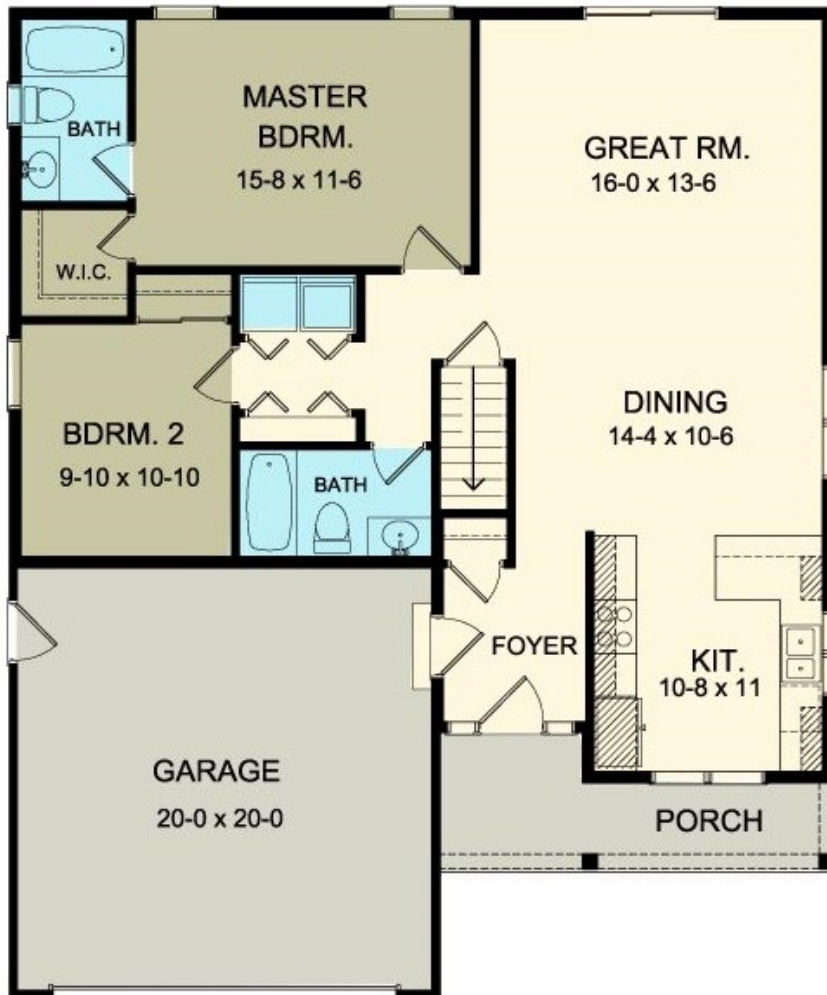

## THE HARRISON

1167 Sq. Ft.

### FLOOR PLAN

1167 Sq. Ft.

W- 38'4"

D- 46'

This sheet is for illustrative purposes only and is not part of a legal contract. Dimensions shown are approximate and may vary from completed structure.