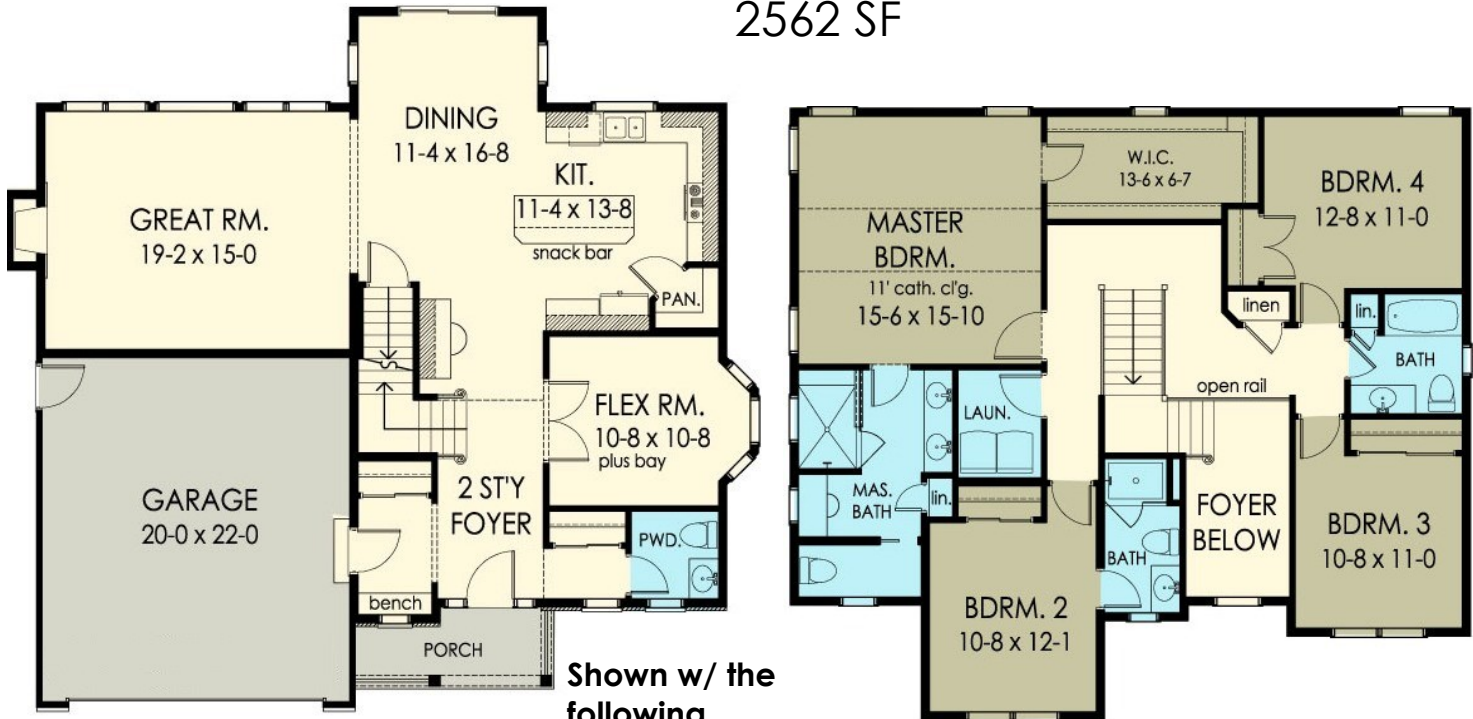

# GERBER HOMES

**NEW**

**1st Floor**  
1155 SF

**2nd Floor**  
1407 SF

W- 43'4"  
D-- 44'0"

## THE MADISON 2562 SF

**Shown w/ the following Opt. Items...**

- Fireplace
- Upgraded Exterior (Garage Windows/Vinyl Shakes/Stone/Porch railing/)
- Built-in Bench
- Master Bath dressing table
- Cathedral in MB

This sheet is for illustrative purposes only and is not part of a legal contract. Dimensions shown are approximate and may vary from completed structure.