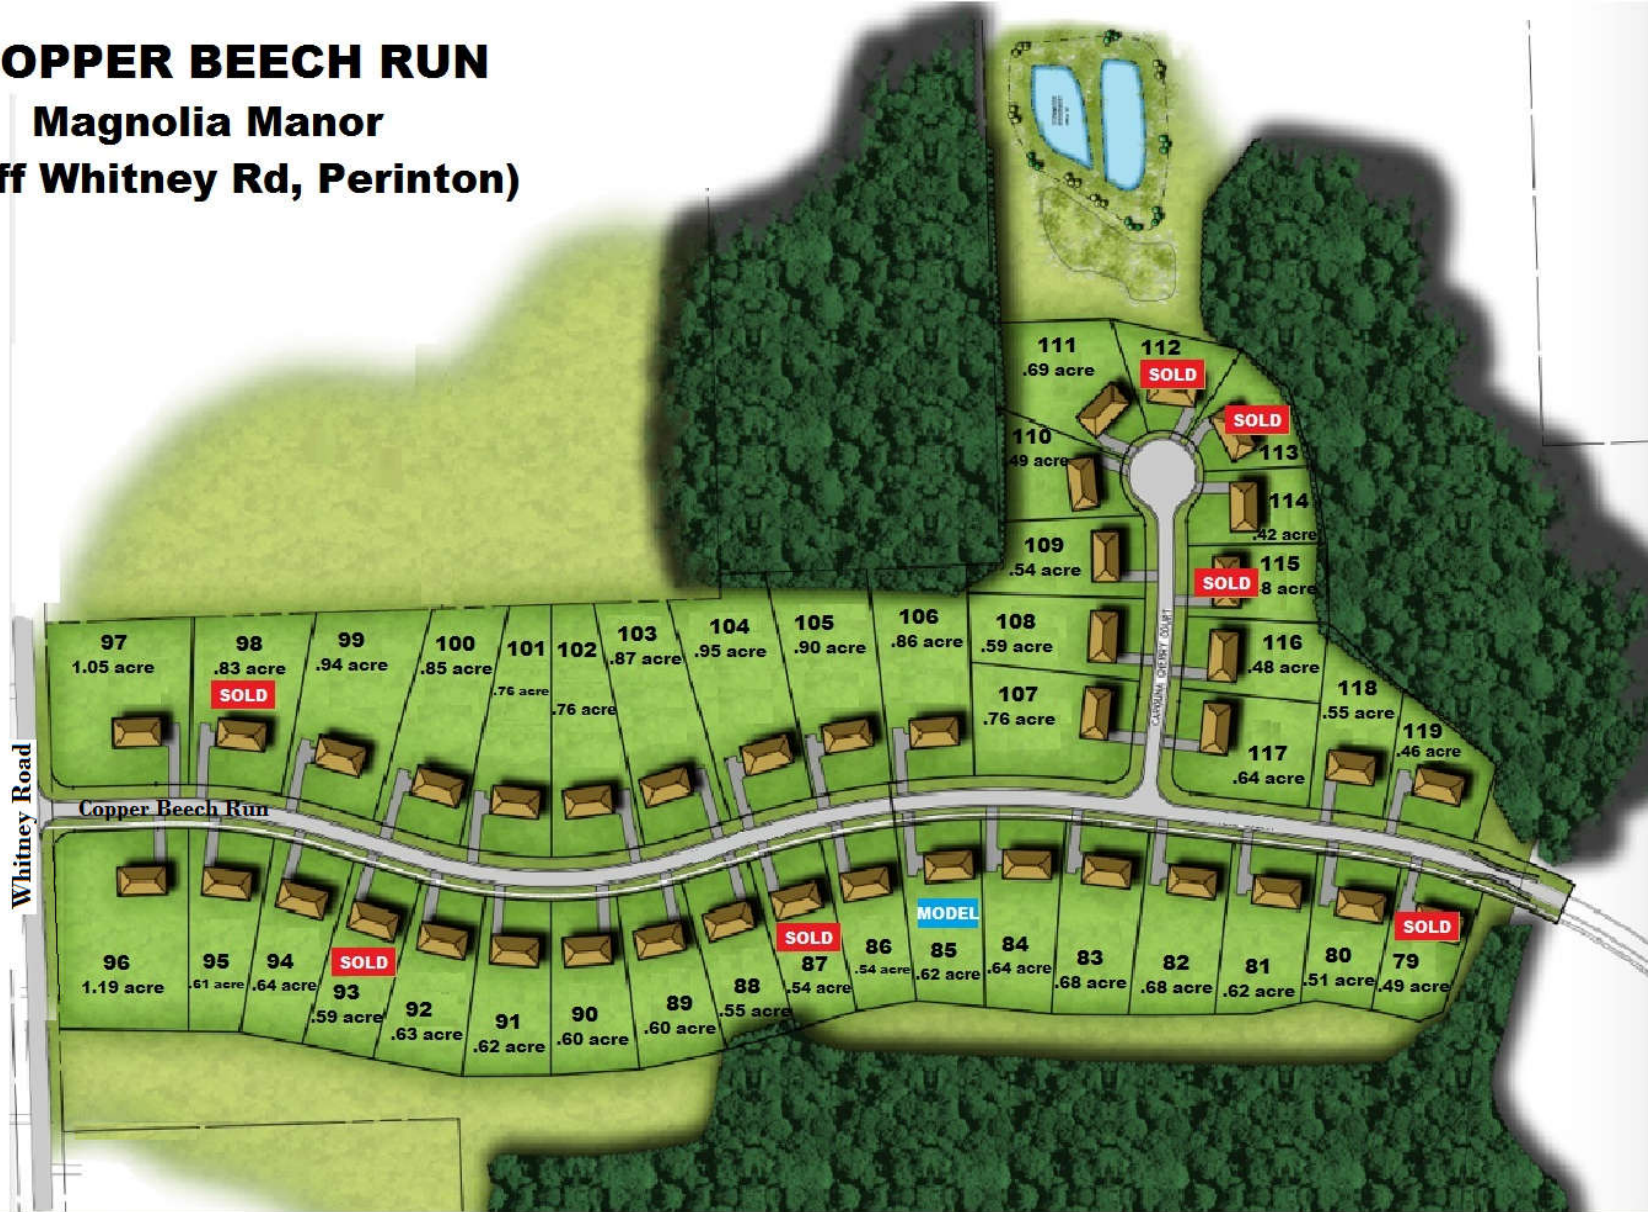

COPPER BEECH RUN
Magnolia Manor
 (off Whitney Rd, Perinton)

1-888-GERBER3 or 1-888-437-2373
www.GerberHomes.com

We Build Dreams. Families Live Them.

Gerber Homes
 1260 Ridge Road
 Ontario, NY 14519