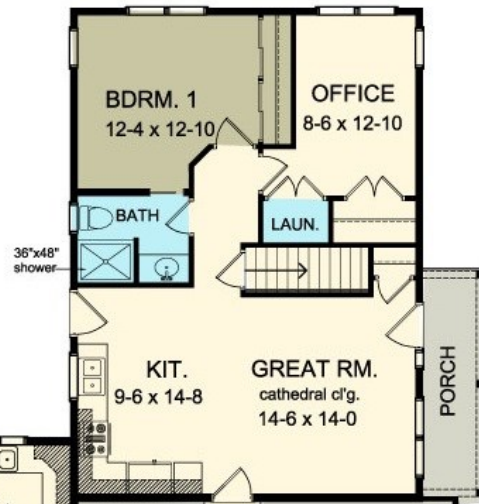

GERBER HOMES

NEW

THE MONTGOMERY 2650 SF (+247 Bonus Rm)

Main House

1775 SF

In-Law:

875 SF

W- 58' 10"

D-- 63' 6"

Shown w/ the following Opt. Items...

- Fireplace
- Upgraded Exterior (Garage Windows/Vinyl Shakes/Stone / Brick accents)
- Specialty Ceilings
- Finished Bonus Rm
- Built-in Bench / Cubbies

This sheet is for illustrative purposes only and is not part of a legal contract. Dimensions shown are approximate and may vary from completed structure.