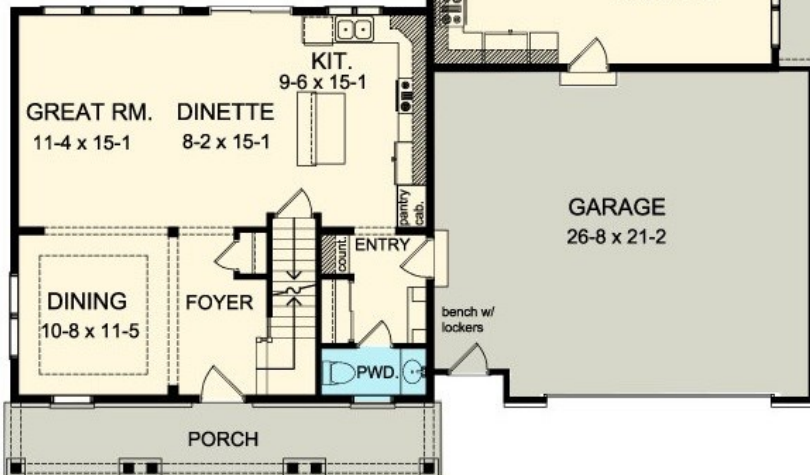

GERBER HOMES

NEW

THE MONTGOMERY 2650 SF (+247 Bonus Rm)

Main House

1775 SF

In-Law:

875 SF

W- 58' 10"

D-- 63' 6"

Shown w/ the following Opt. Items...

- Fireplace
- Upgraded Exterior (Garage Windows/Vinyl Shakes/Stone / Brick accents)
- Specialty Ceilings
- Finished Bonus Rm
- Built-in Bench / Cubbies

This sheet is for illustrative purposes only and is not part of a legal contract. Dimensions shown are approximate and may vary from completed structure.