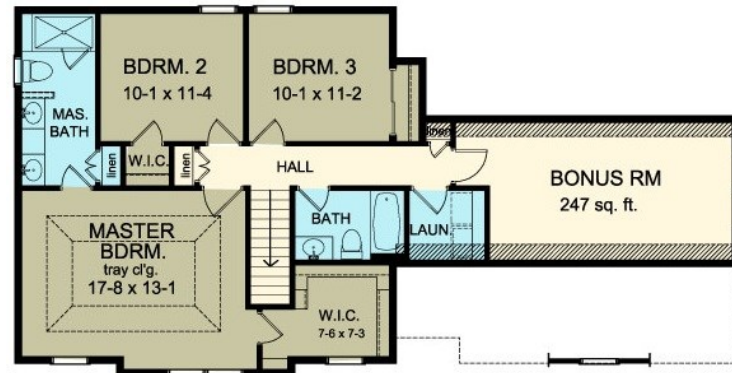

GERBER HOMES

NEW

THE MONTGOMERY 2650 SF (+247 Bonus Rm)

Main House

1775 SF

In-Law:

875 SF

W- 58' 10"

D-- 63' 6"

Shown w/ the following Opt. Items...

- Fireplace
- Upgraded Exterior (Garage Windows/Vinyl Shakes/Stone / Brick accents)
- Specialty Ceilings
- Finished Bonus Rm
- Built-in Bench / Cubbies

This sheet is for illustrative purposes only and is not part of a legal contract. Dimensions shown are approximate and may vary from completed structure.