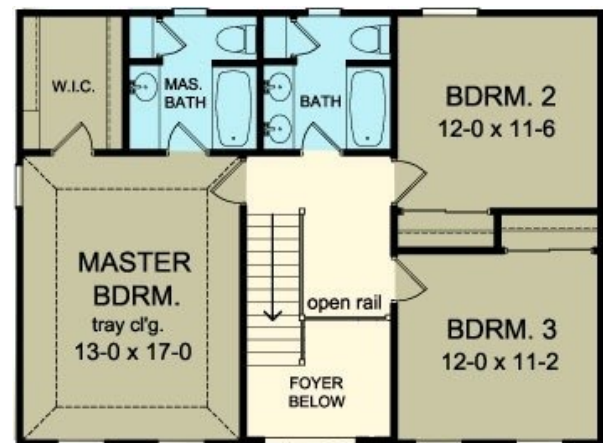

GERBER HOMES

NEW

THE TALLAHASSEE

2440 SF

Main House

1850 SF

In-Law:

590SF

W- 54'8"

D- 57'4"

Shown w/ the following Opt. Items...

- Fireplace
- Upgraded Exterior (Garage Windows/Vinyl Shakes/Stone accents)
- Tray Ceilings

This sheet is for illustrative purposes only and is not part of a legal contract. Dimensions shown are approximate and may vary from completed structure.