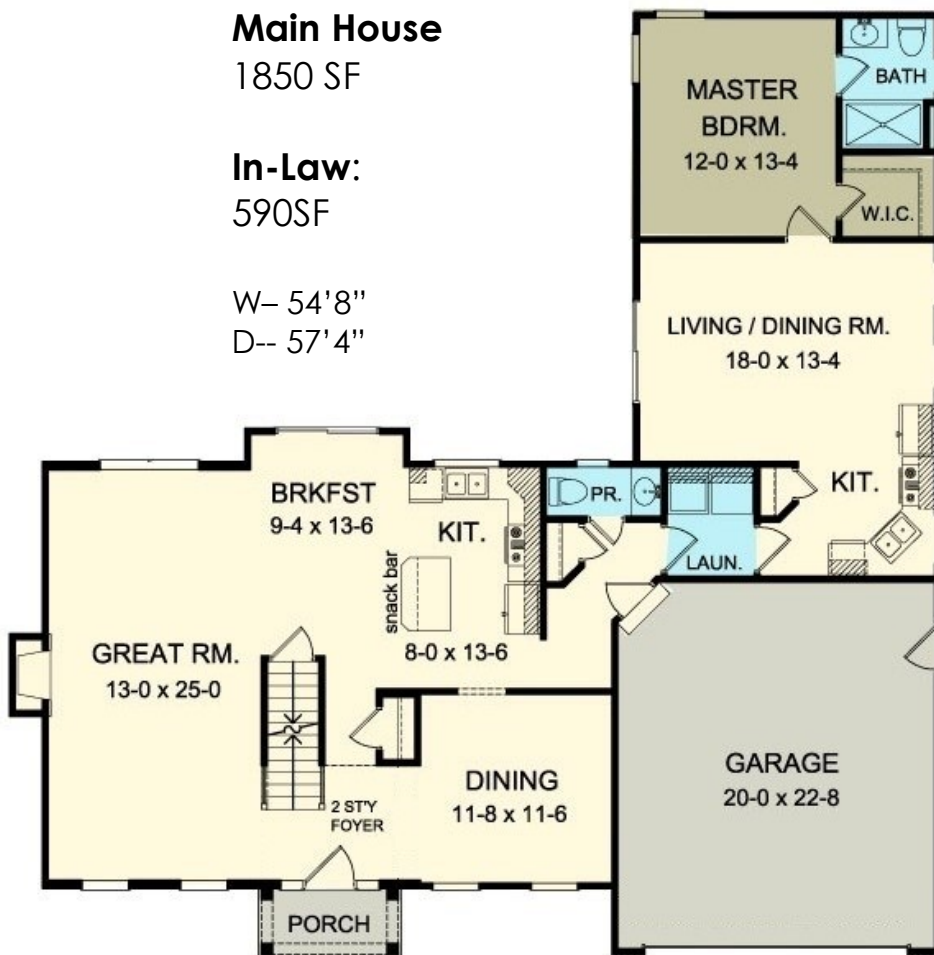

GERBER HOMES

NEW

THE TALLAHASSEE

2440 SF

Main House

1850 SF

In-Law:

590SF

W- 54'8"

D- 57'4"

Shown w/ the following Opt. Items...

- Fireplace
- Upgraded Exterior (Garage Windows/Vinyl Shakes/Stone accents)
- Tray Ceilings

This sheet is for illustrative purposes only and is not part of a legal contract. Dimensions shown are approximate and may vary from completed structure.