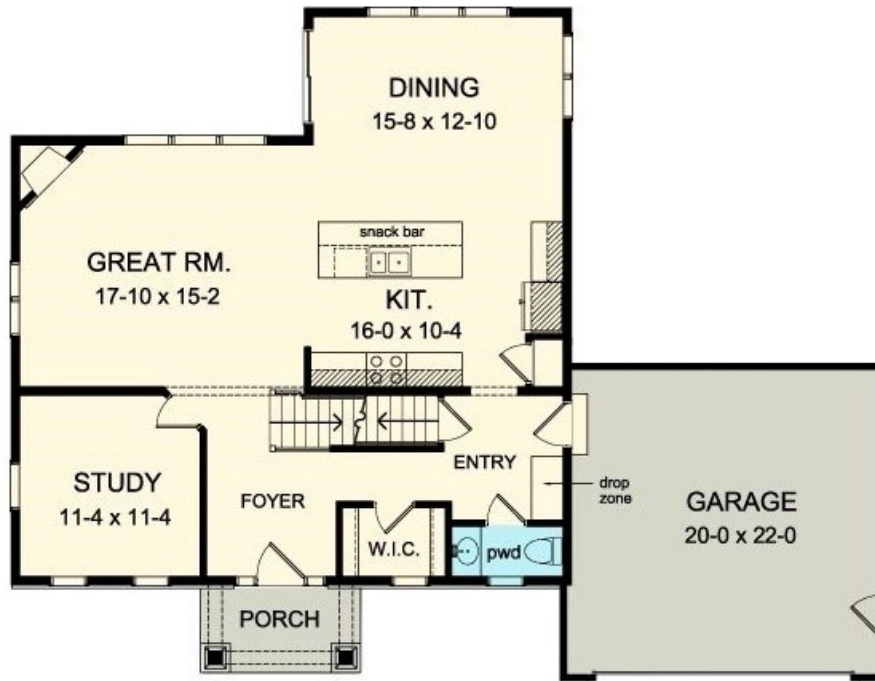

GERBER HOMES

NEW

THE ALDEN

2100 SF (+236 SF Bonus Rm)

FIRST FLOOR
1083 SF

W- 53'8"
D- 42'

SECOND FLOOR
1017SF
(+236 SF Bonus Rm)

Shown w/ the following Opt. Items...

- Fireplace
- Drop Zone
- Double Sinks
- Fin Bonus Rm.
- C-Top / sink in Laun
- Columns w/Stone

This sheet is for illustrative purposes only and is not part of a legal contract. Dimensions shown are approximate and may vary from completed structure.