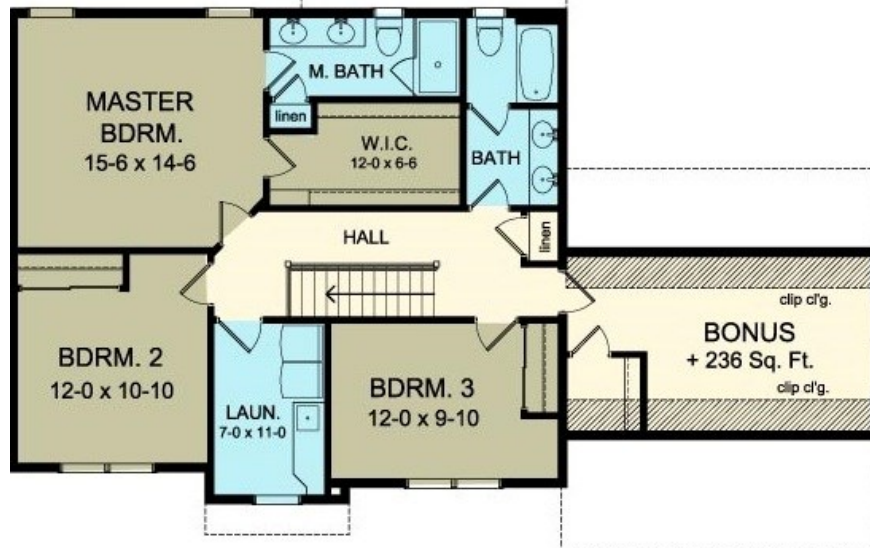

GERBER HOMES

NEW

THE ALDEN

2100 SF (+236 SF Bonus Rm)

FIRST FLOOR
1083 SF

W- 53'8"
D- 42'

SECOND FLOOR
1017SF
(+236 SF Bonus Rm)

Shown w/ the following Opt. Items...

- Fireplace
- Drop Zone
- Double Sinks
- Fin Bonus Rm.
- C-Top / sink in Laun
- Columns w/Stone

This sheet is for illustrative purposes only and is not part of a legal contract. Dimensions shown are approximate and may vary from completed structure.