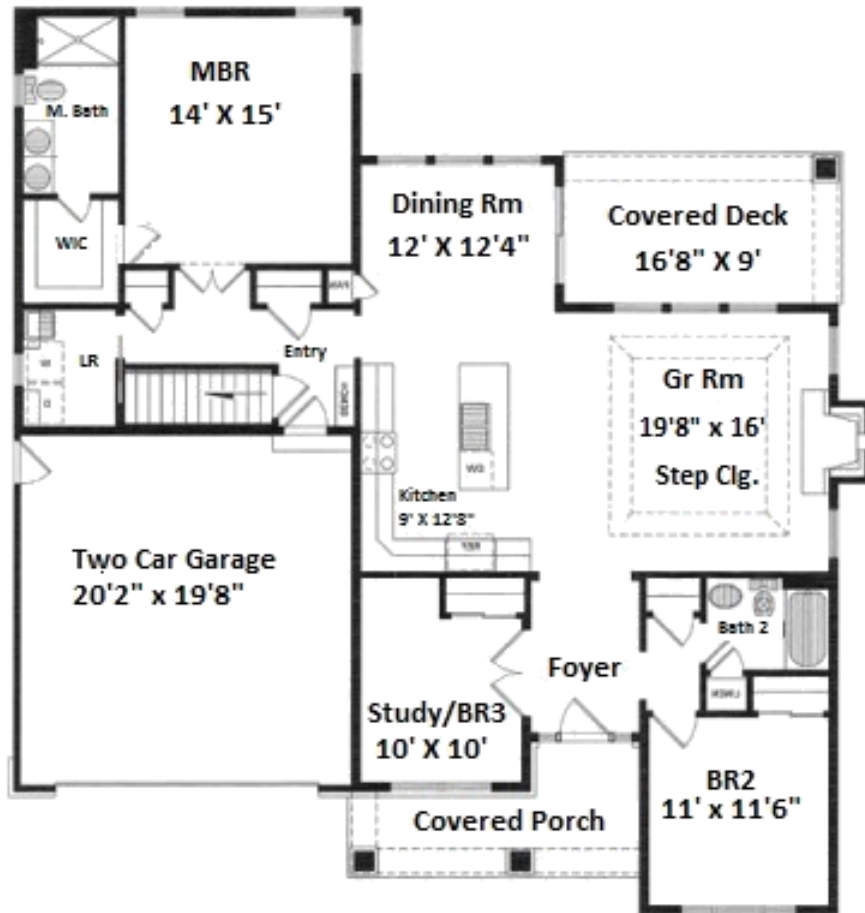

GERBER HOMES

NEW

The Hanover
1598 Sq. Ft.

W-52"
D -55'2"

Shown w/ the following
Opt. Items...

- Vinyl Shake Accents
- Stone Veneer
- Tapered Columns
- Dormer w/ windows
- Windows in OH Door
- Fireplace
- Step Ceiling - G.R.
- Double French doors into Study
- Double Sinks in Master Bath
- Laundry Sink and cabinets in LR
- Bench in rear entry

This sheet is for illustrative purposes only and is not part of a legal contract. Dimensions shown are approximate and may vary from completed structure.