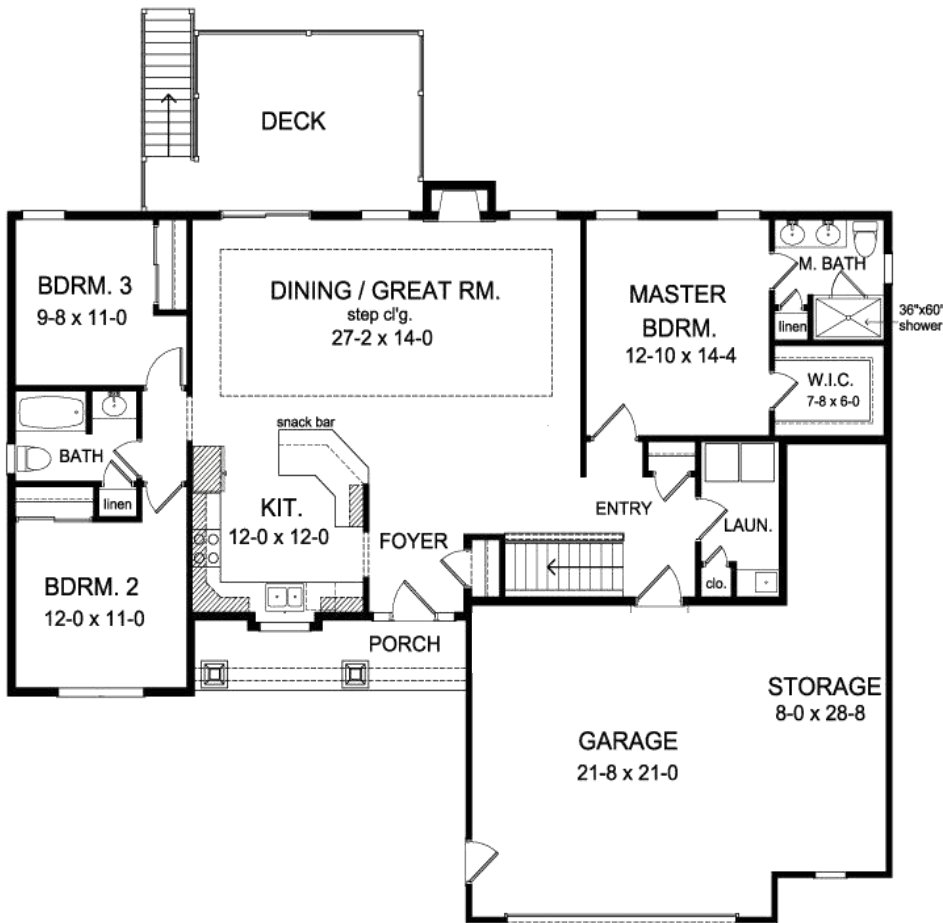

## The Chelsea II 1624 Sq. Ft.

W- 61'8"  
D- 47'

Shown w/ the following  
Opt. Items...

- Oversize garage with storage
- Fireplace
- Step Ceiling- G.R.
- Deck
- Stone Veneer
- Tapered Column with stone bases
- Double Sink master bath
- Laundry Sink w/ with countertop
- Window in garage gable
- Finished stairs to basement
- Windows in OH doors

This sheet is for illustrative purposes only and is not part of a legal contract. Dimensions shown are approximate and may vary from completed structure.