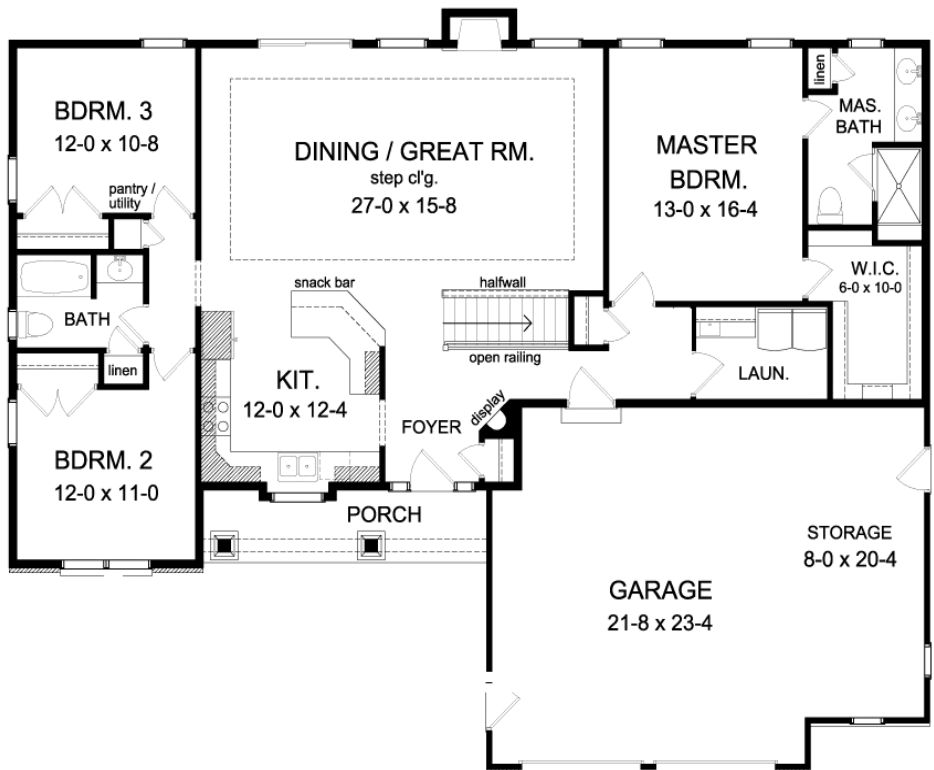

FEATURING

- Nice Open Floor Plan
- Oversize Garage w/Storage Area
- Full Basement w/ Egress Window & Slab Plumbing for future bath
- Hardwood & Ceramic Tile Floors
- Air Conditioning

$269,900

We Build Dreams. Families Live Them.

Julie Wambold
(Cell) 585-451-3526
julie@gerberhomes.com