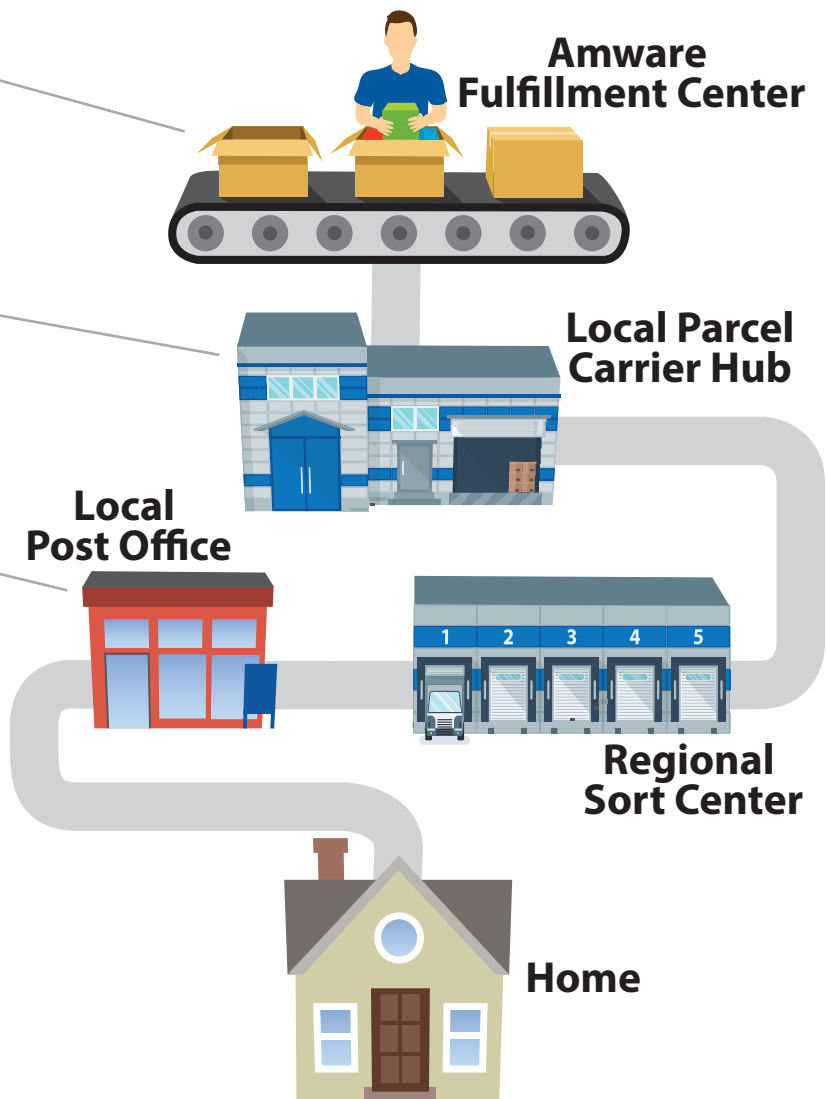

Amware Economy Ground Shipping

Amware does parcel management as part of an integrated pick/pack/ship fulfillment solution. We combine parcel carrier services and USPS last-mile delivery to lower eCommerce shipping costs.

Eliminate costly, high-zone parcel shipments. Amware has warehouses in 7 major markets across the U.S., allowing you to put inventory close to customers.

Access steep shipping discounts. Amware uses its significant freight volumes across clients to secure low rates with FedEx SmartPost® and DHL Expedited.

Avoid residential delivery surcharges. Our program combines carriers' highly efficient programs for parcel consolidation with USPS' existing infrastructure for daily home delivery.

Get real-time visibility. Carrier tracking codes allow online tracking from pick-up to delivery confirmation.