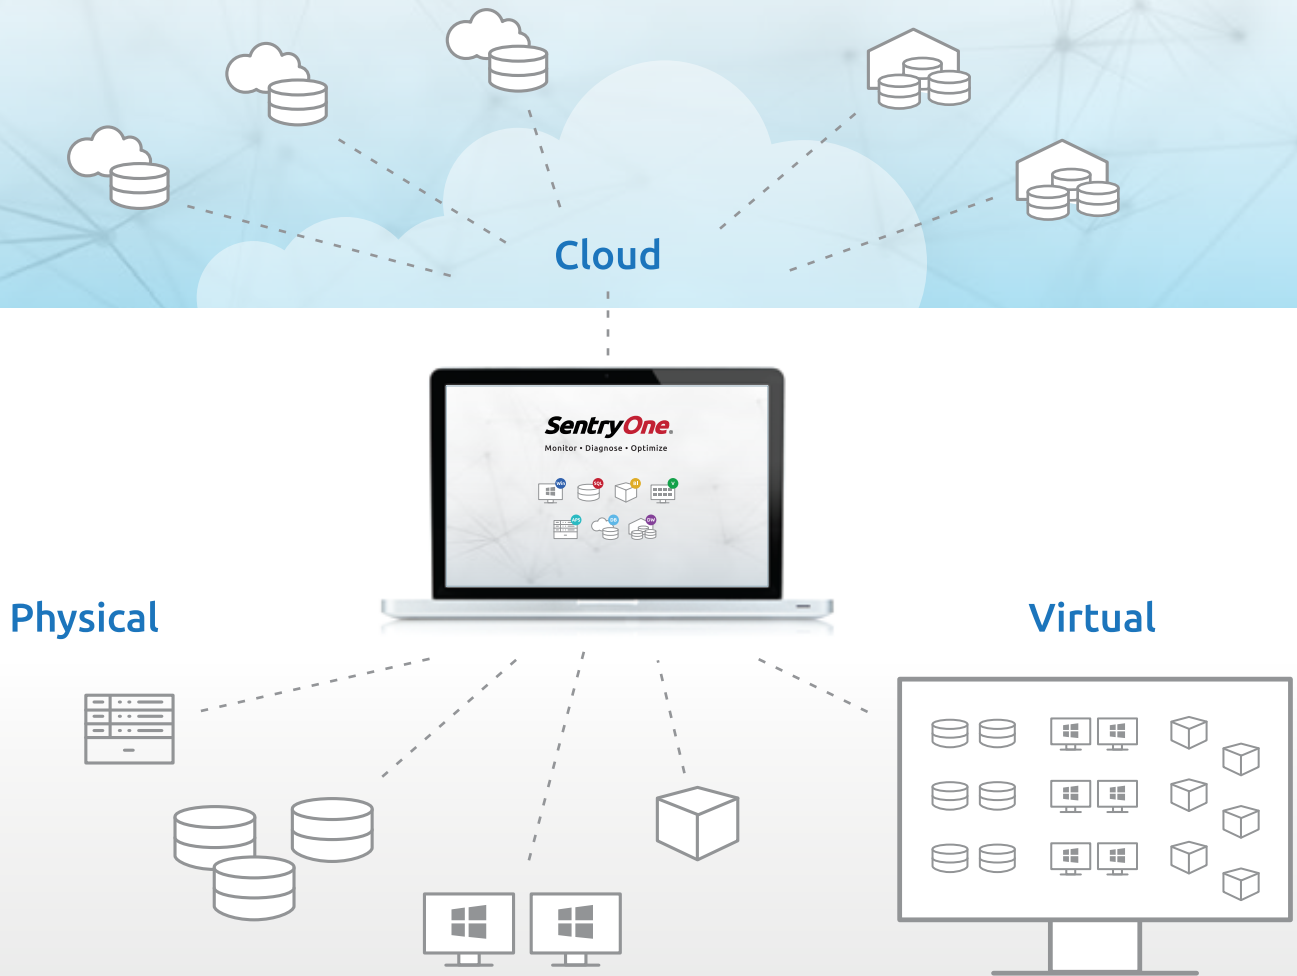

The **One** Platform to Optimize Server Performance

Scalability

Monitor physical, virtual and cloud targets, for full visibility from one single operating platform. Whether you are running a single SQL Server, have hundreds of servers running in a virtual environment, or have databases or data warehouses in the cloud, SentryOne can scale to support your entire infrastructure.