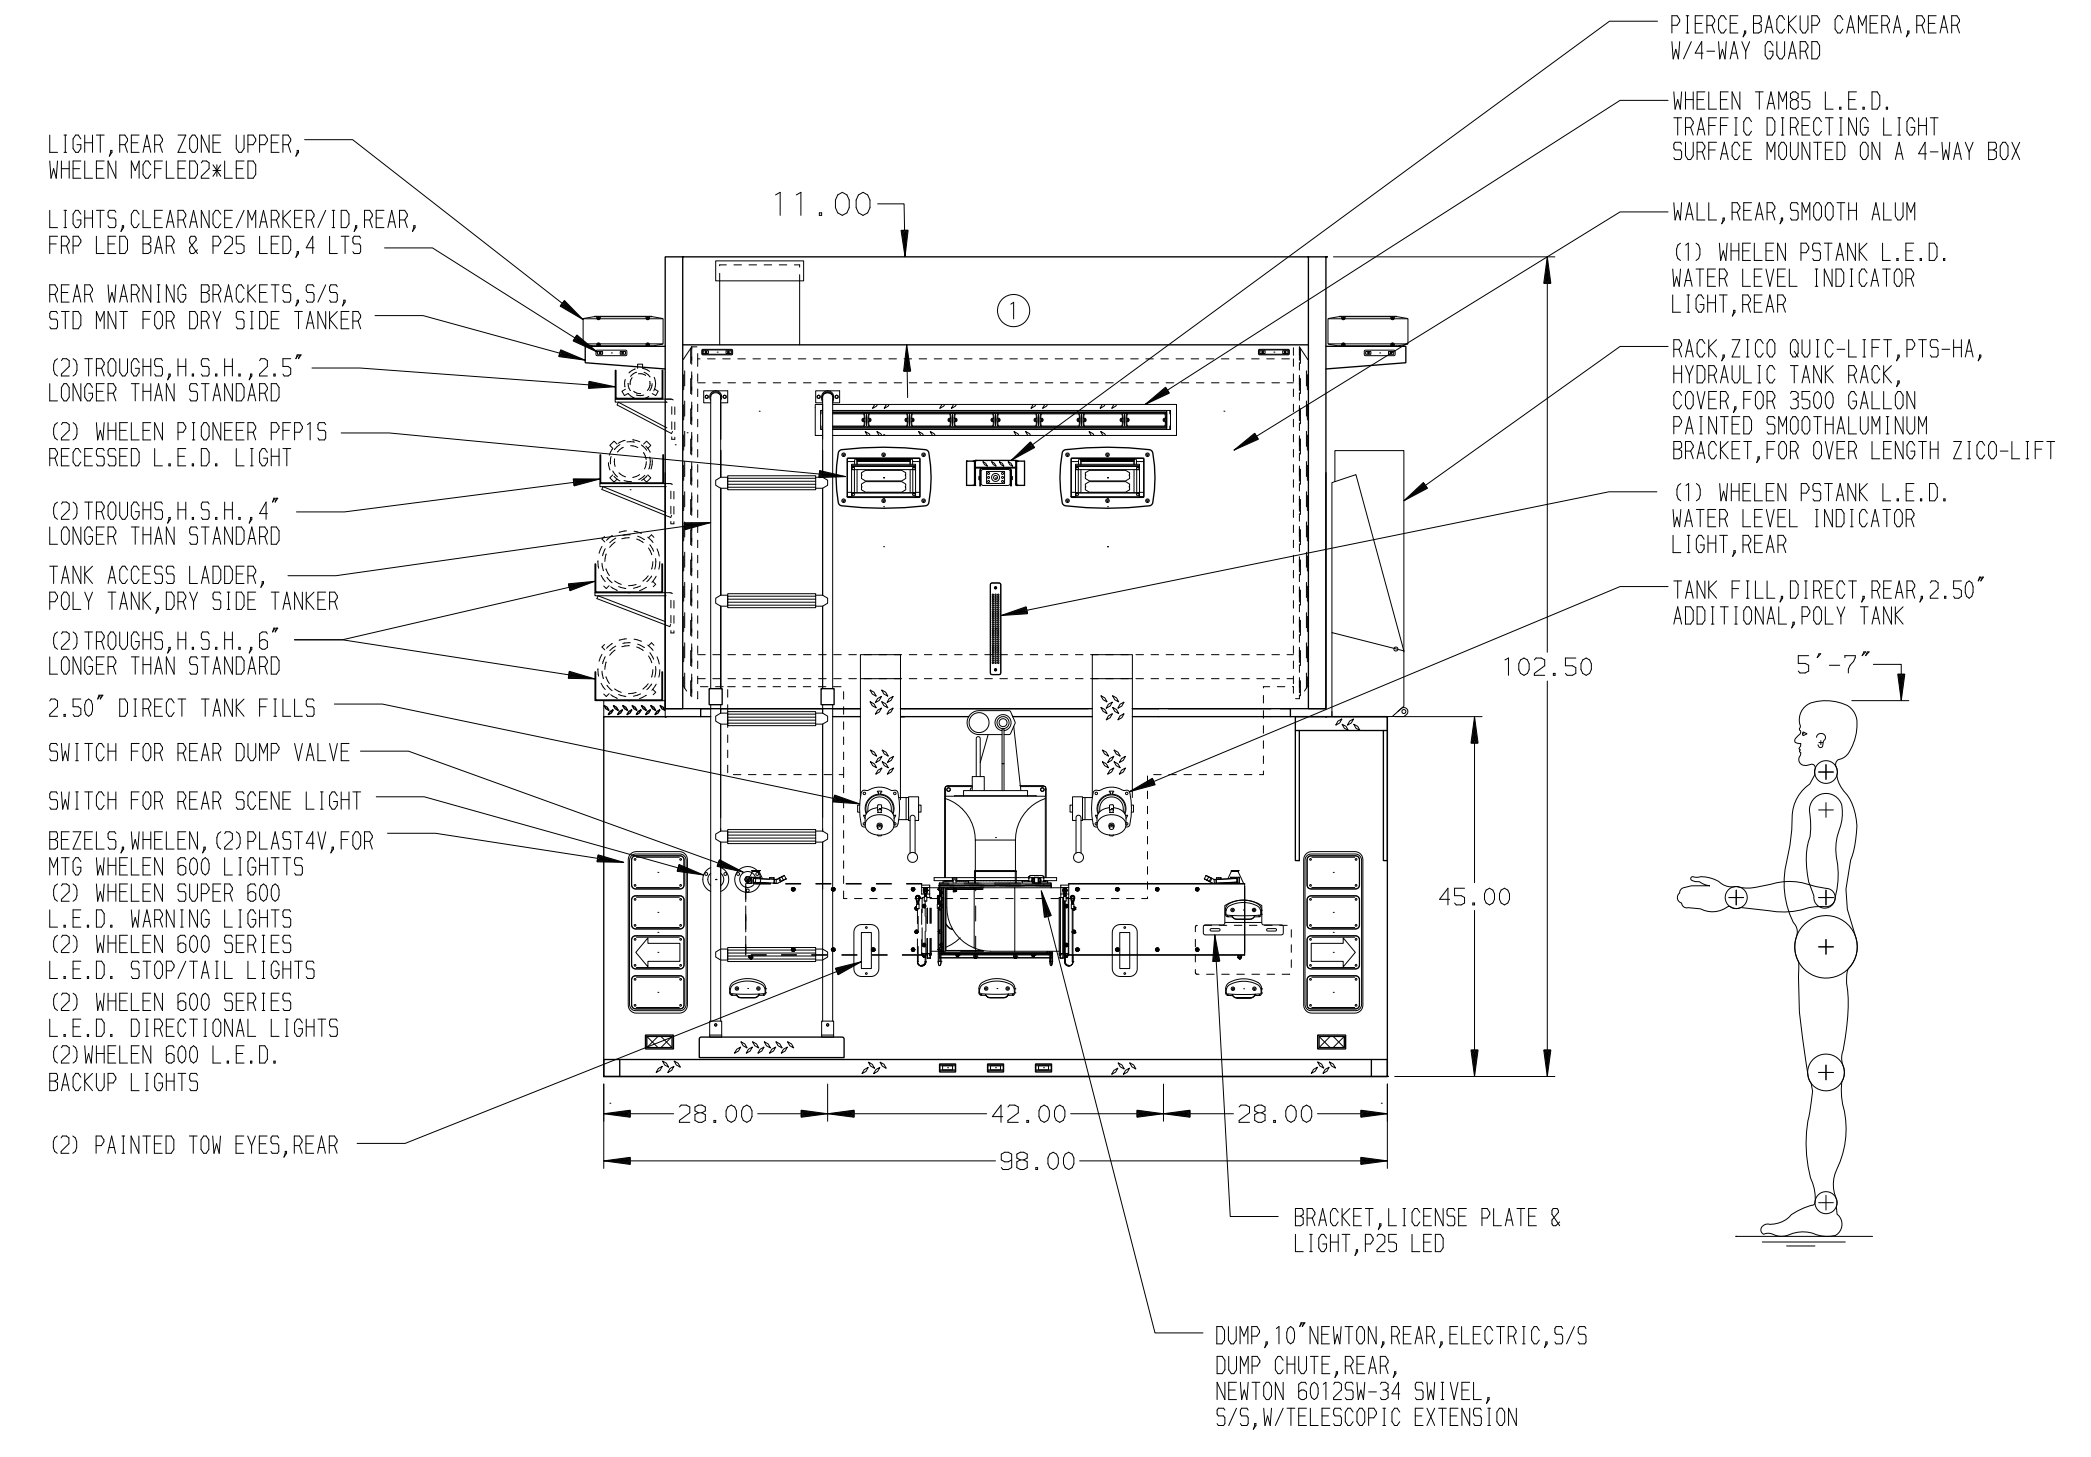

HOSEBED CAPACITIES
 ① 1000' OF 5.00" D.J. POLY HOSE

ALUMINUM BODY

NOTE
 DIMENSIONS SHOWN ARE APPROXIMATE AND ARE SUBJECT TO MINOR DEVIATIONS AS MAY OCCUR OR BE NECESSARY IN CONSTRUCTION. MINOR DETAILS NOT SHOWN.

		JOB NO.	29422
		SCALE	DATE
TITLE 1500-D-3000 POLY, 182" DRYSIDE BODY 45" SIDE CONTROL, (4) DEADLAYS		DRAWN BY	JLA
		CHECKED BY	GSC
FOR FRIENDSHIP FIRE CO. No.1 PORT ROYAL, PA		CHECKED BY	GSC
		SHEET SIZE	SHEET NO.
DWG NO. 29422AD		D	1 OF 1

REV	DATE	BY	CH	T800
13APR16	JLA	RW1	MAKE	
24FEB16	JLA	GSC	MAKE	
06JAN16	JLA	GSC	MODEL	