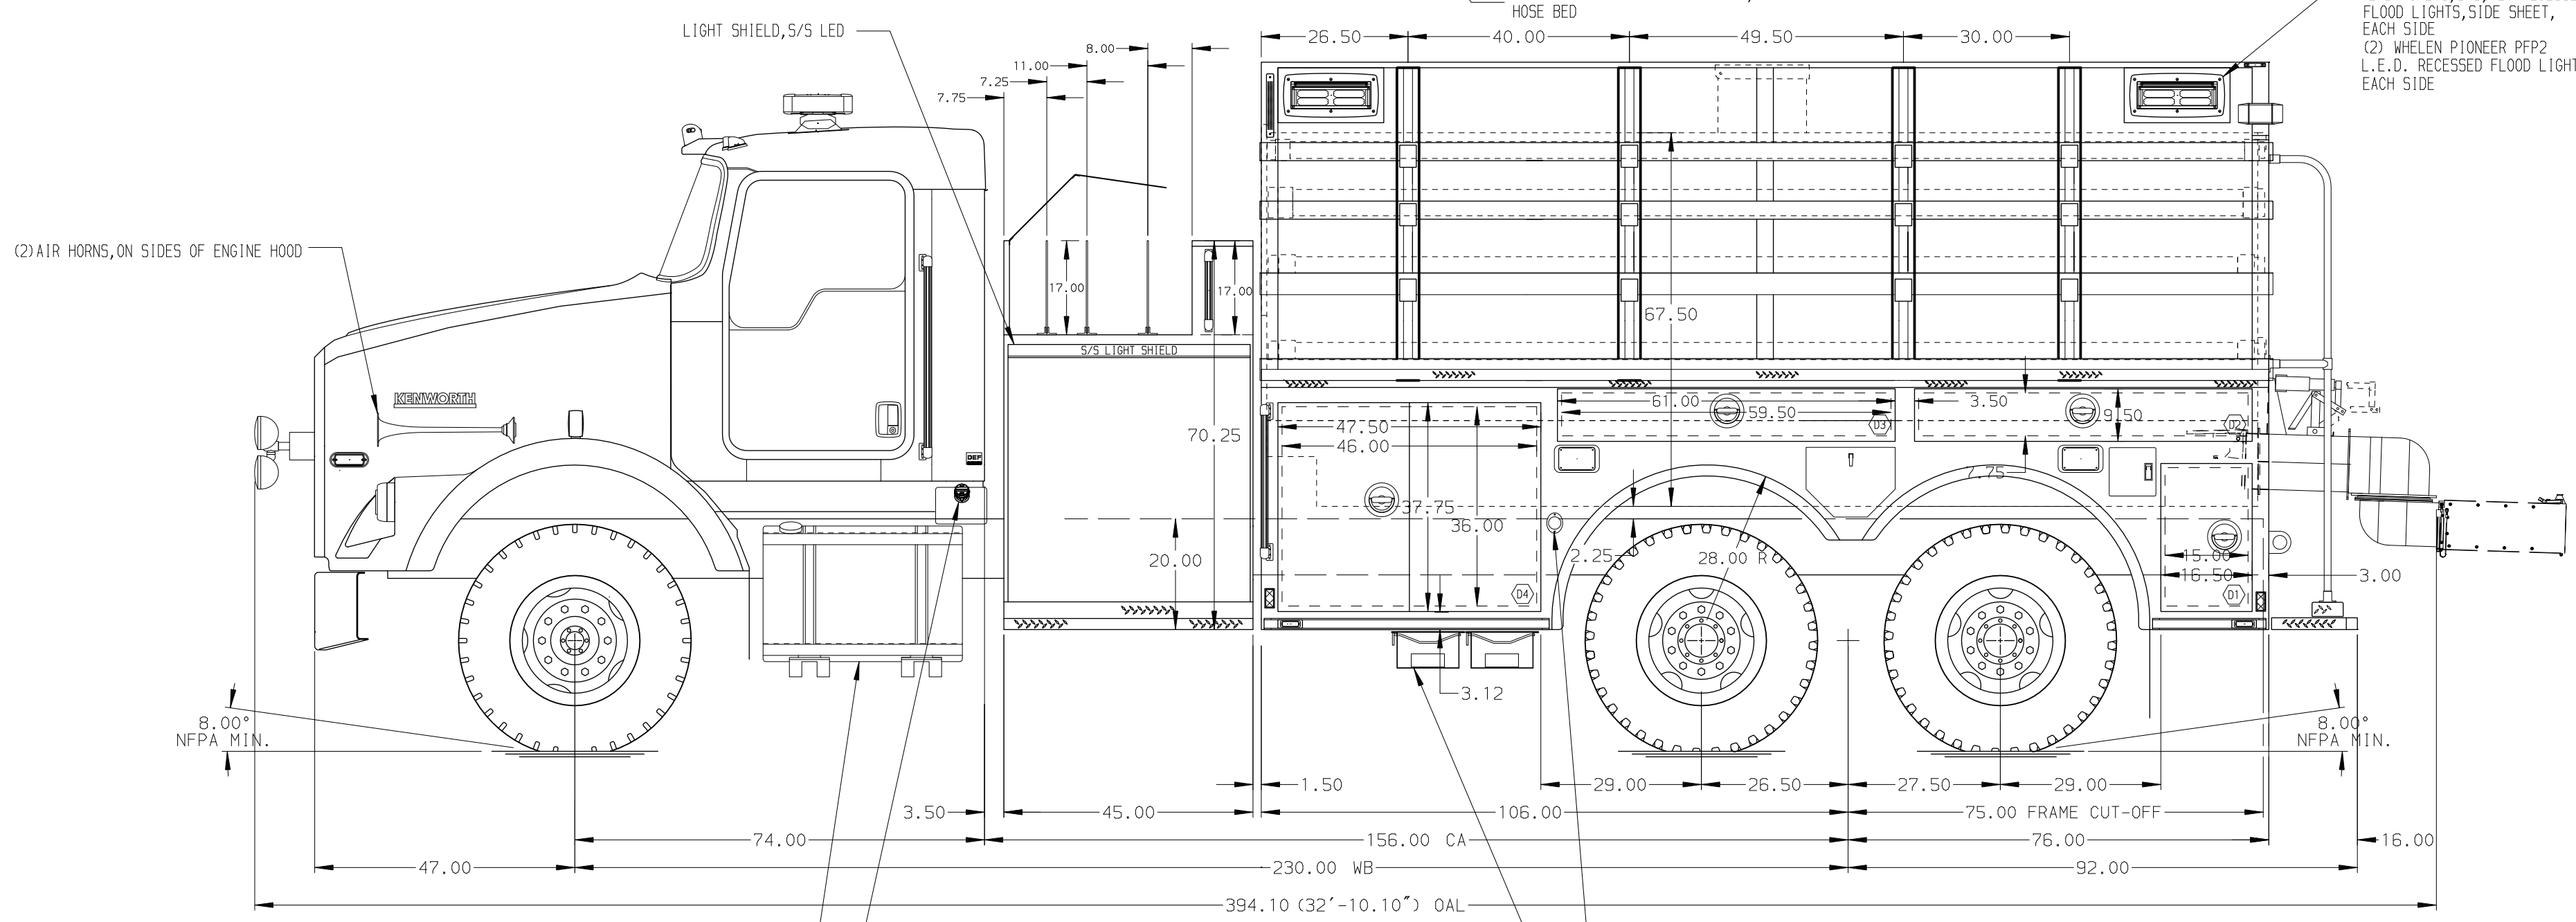

HOSEBED CAPACITIES
 ① 1000' OF 5.00" D.J. POLY HOSE

ALUMINUM BODY

NOTE
 DIMENSIONS SHOWN ARE APPROXIMATE AND ARE SUBJECT TO MINOR DEVIATIONS AS MAY OCCUR OR BE NECESSARY IN CONSTRUCTION. MINOR DETAILS NOT SHOWN.

		JOB NO.	29422
		SCALE	DATE
TITLE 1500-D-3000 POLY, 182" DRYSIDE BODY 45" SIDE CONTROL, (4) DEADLAYS		DRAWN BY	JLA
		CHECKED BY	GSC
FOR FRIENDSHIP FIRE CO. No.1 PORT ROYAL, PA		CHECKED BY	GSC
		SHEET SIZE	SHEET NO.
DWG NO. 29422AD		D	1 OF 1

REV	DATE	BY	CH	T800
13APR16	JLA	RW1	MAKE	
24FEB16	JLA	GSC	MAKE	
06JAN16	JLA	GSC	MODEL	