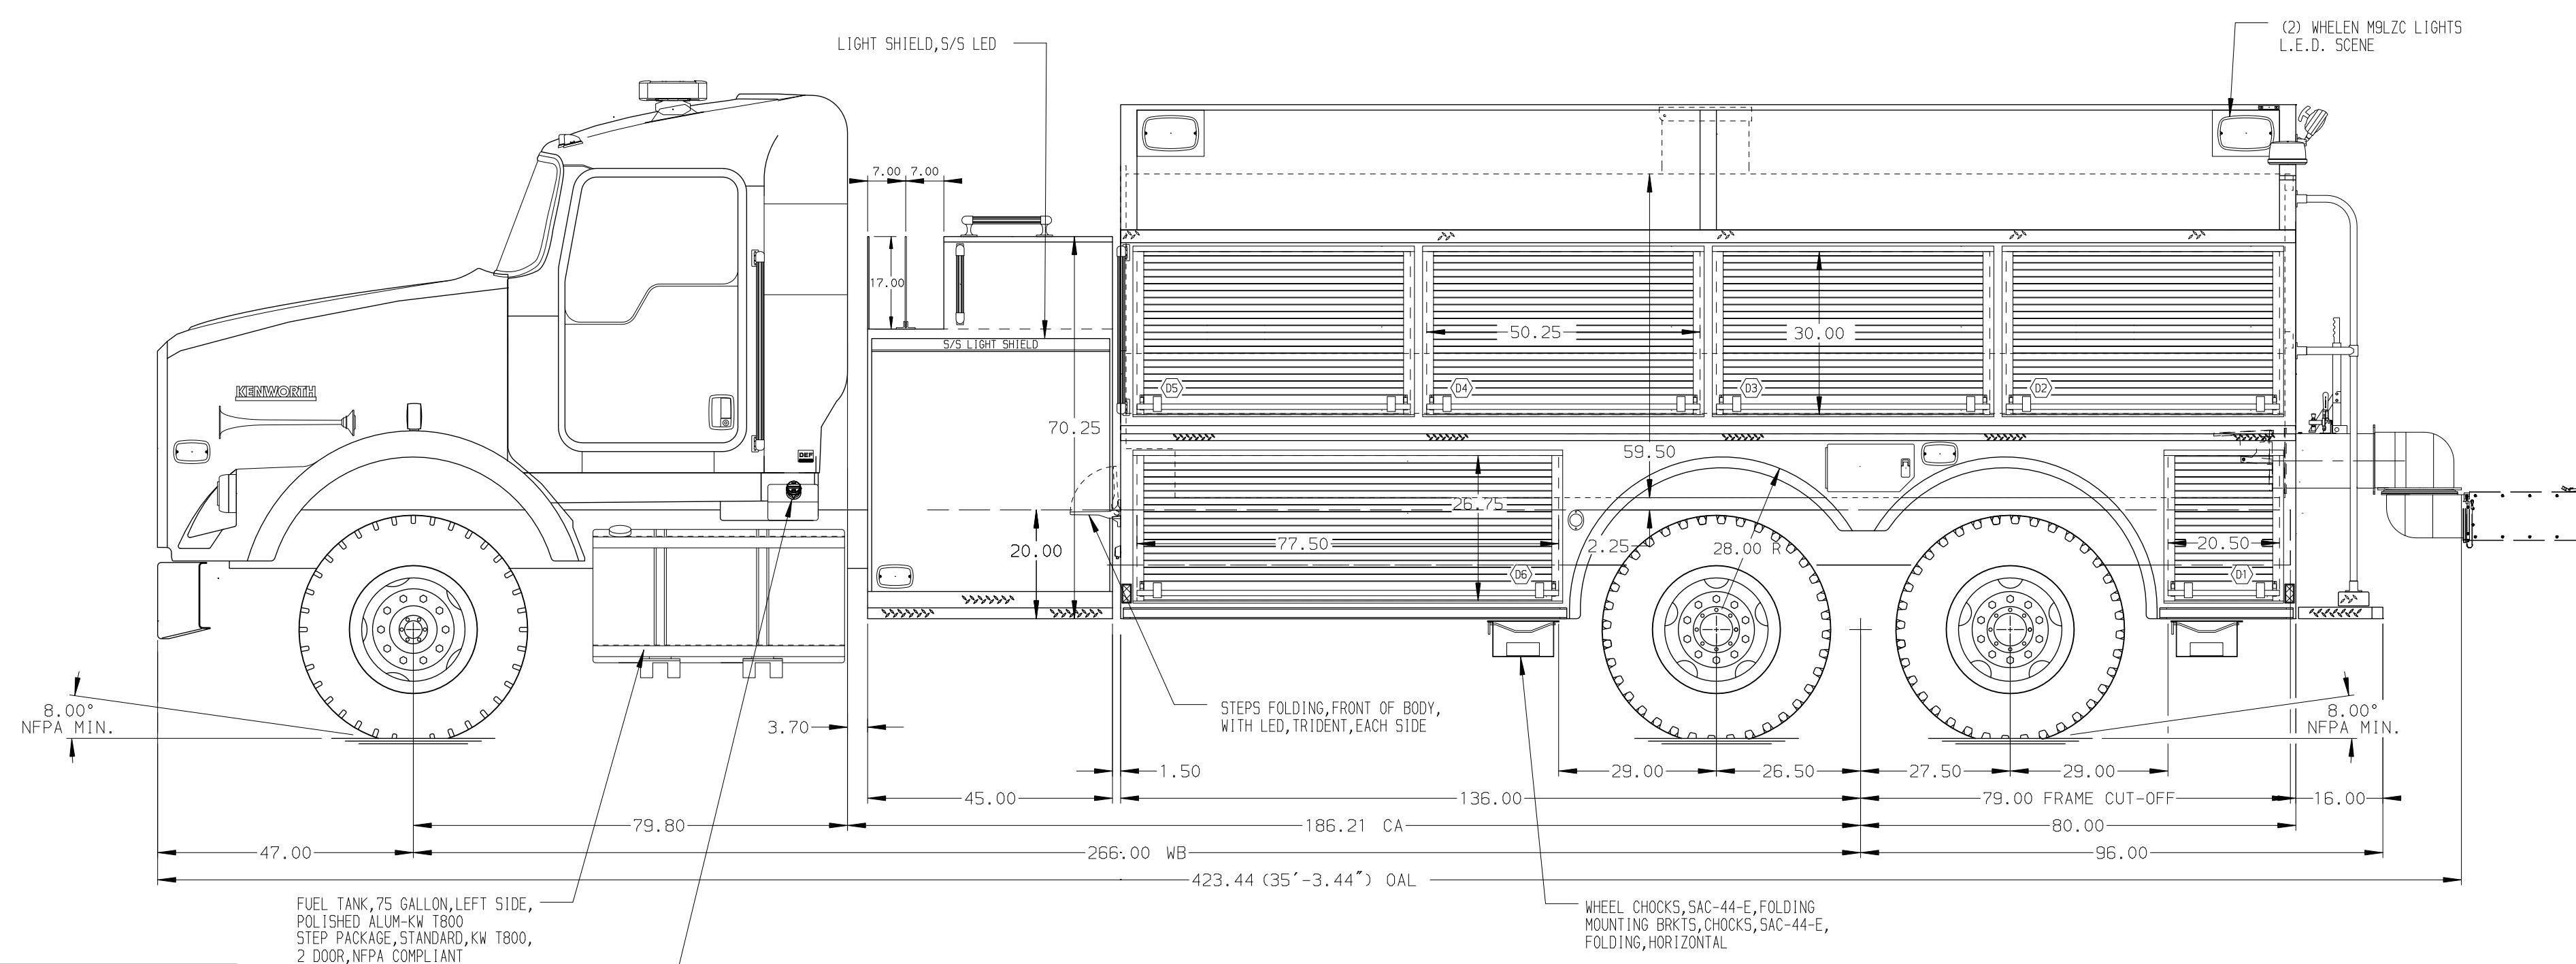

HOSEBED CAPACITIES  
 ① 200' OF 2.50" O.I. POLYESTER HOSE

**ALUMINUM BODY**

**NOTE**  
 DIMENSIONS SHOWN ARE APPROXIMATE AND ARE SUBJECT TO MINOR DEVIATIONS AS MAY OCCUR OR BE NECESSARY IN CONSTRUCTION. MINOR DETAILS NOT SHOWN.

REV	DATE	BY	CH	T800
18APR17	RWI	GSC		
09MAR17	RWI	GSC		
06DEC16	RWI	JAF		

		JOB NO.	30611
		SCALE	DATE
<b>TITLE</b> 1000-D-3000 POLY, 216" BODY, DS HIGH, PS LOW 45" SIDE CONTROL, (2) 1.5" CROSSLAY <b>FOR</b> HOYT FIRE & RESCUE HOYT, KANSAS <b>DWG NO.</b> 30611AD	MAKE		
	DRAWN BY	JLA	14NOV16
	CHECKED BY	RWI	15NOV16
	SHEET SIZE	D	SHEET NO. 1 OF 1