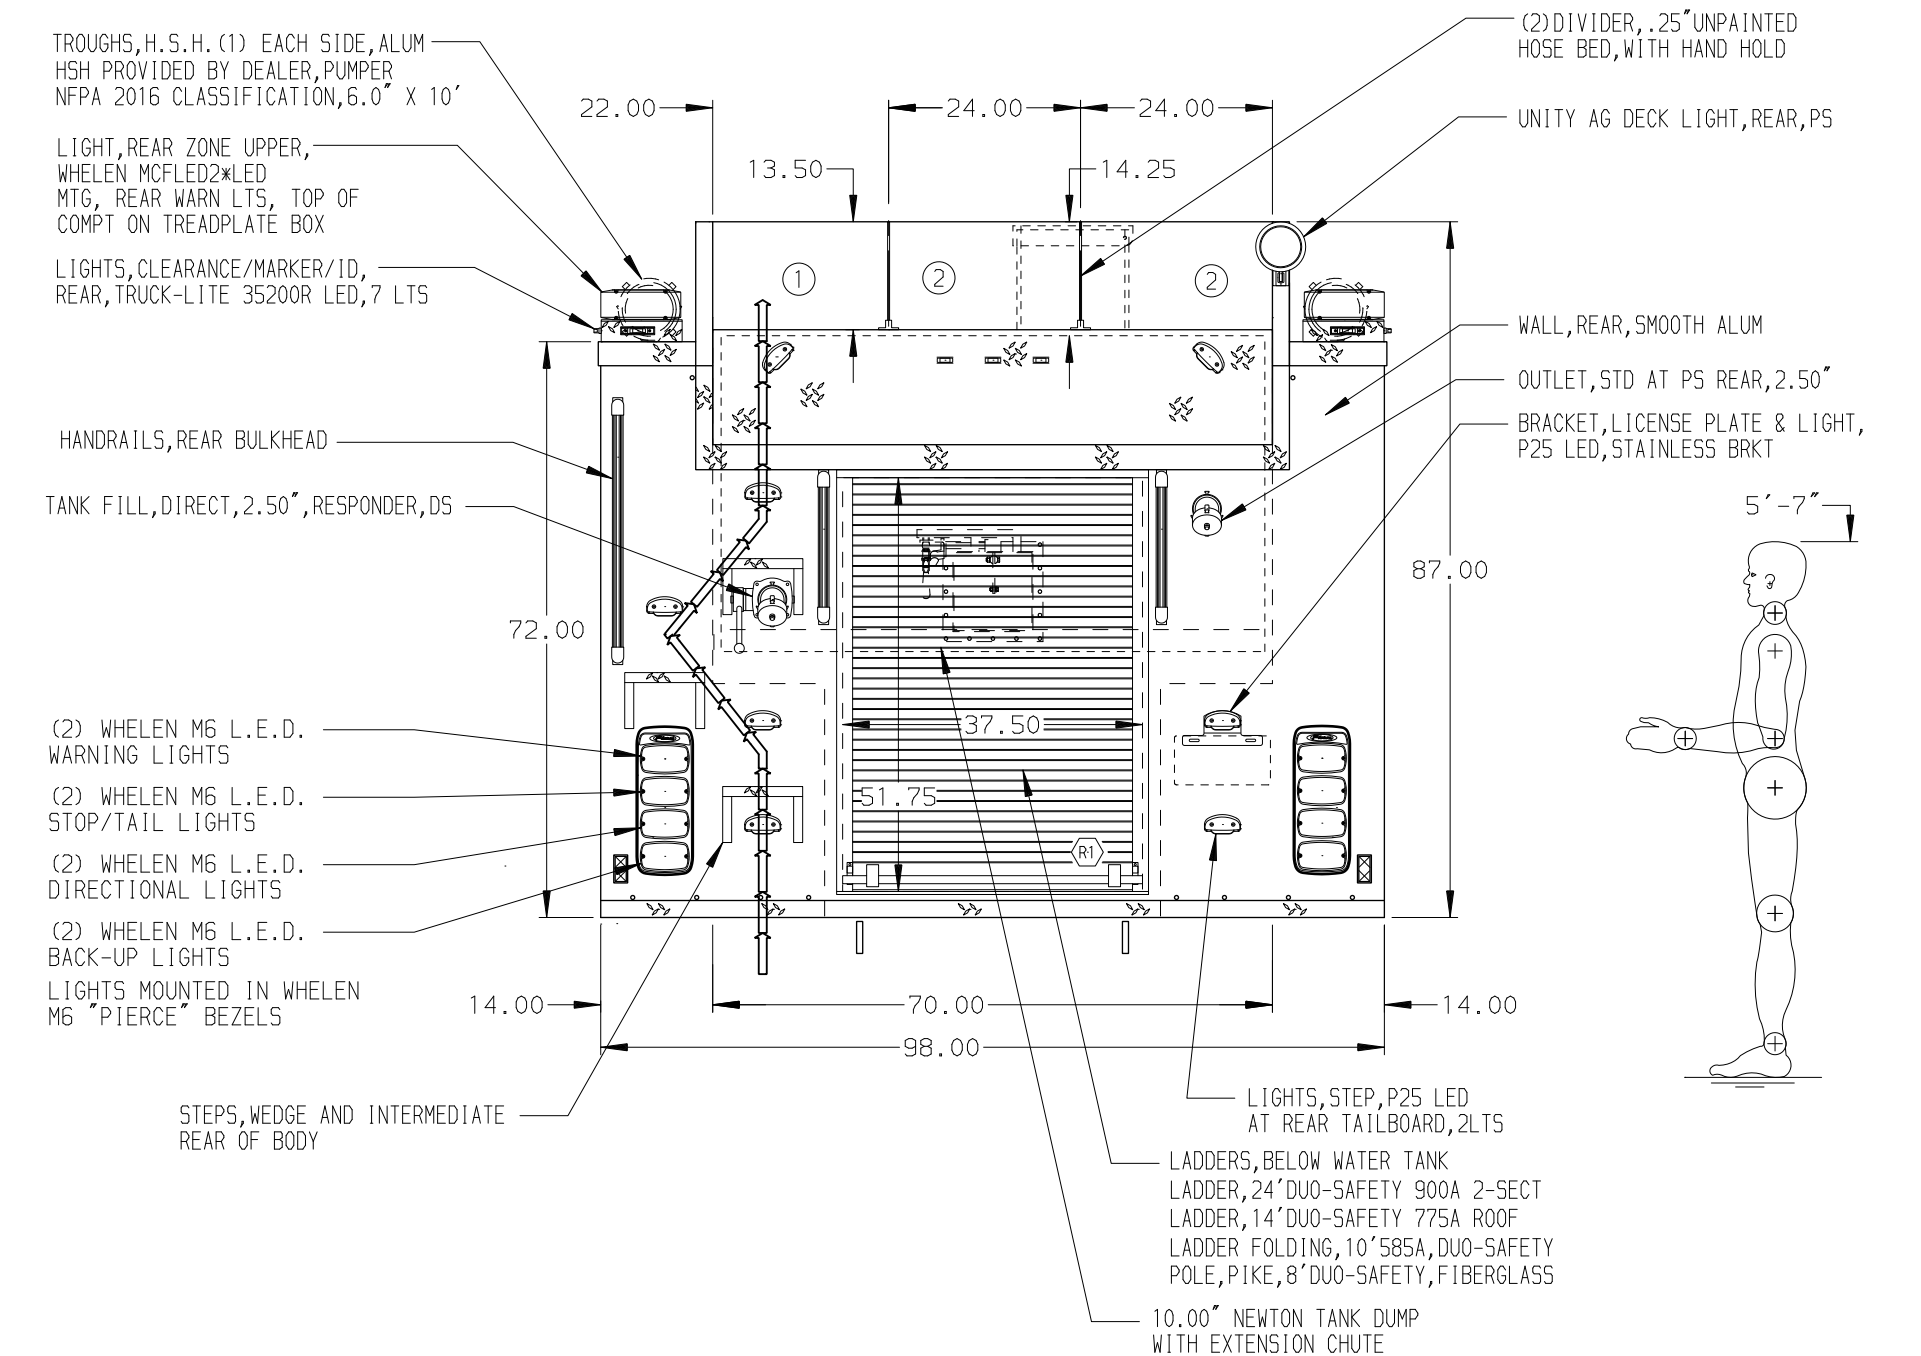

HOSEBED CAPACITIES
 ① 400' OF 1.50" D.J. RUBBER HOSE
 ② 1500' OF 2.50" D.J. POLYESTER HOSE

ALUMINUM BODY

MAXIMUM O.A.H. 114"

NOTE
 DIMENSIONS SHOWN ARE APPROXIMATE AND ARE SUBJECT TO MINOR DEVIATIONS AS MAY OCCUR OR BE NECESSARY IN CONSTRUCTION. MINOR DETAILS NOT SHOWN.

REV	DATE	BY	CH	M2 106
030CT17	JLA	NAS	MAKE	
05SEP17	JLA	NAS	FL	
24MAY17	RWI	JAF	MODEL	

PIERCE MANUFACTURING INC. BRADENTON, FLORIDA		JOB NO.	31384
		SCALE	DATE
TITLE	1000-D-1000 POLY 147.5" BODY DS & PS FULL HEIGHT (2) SPEEDLAYS	DRAWN BY	JAF
FOR	WEIMAR VOLUNTEER FIRE DEPARTMENT WEIMAR, TEXAS	CHECKED BY	RWI
DWG NO.	31384AD	SHEET SIZE	D
		SHEET NO.	1 OF 1