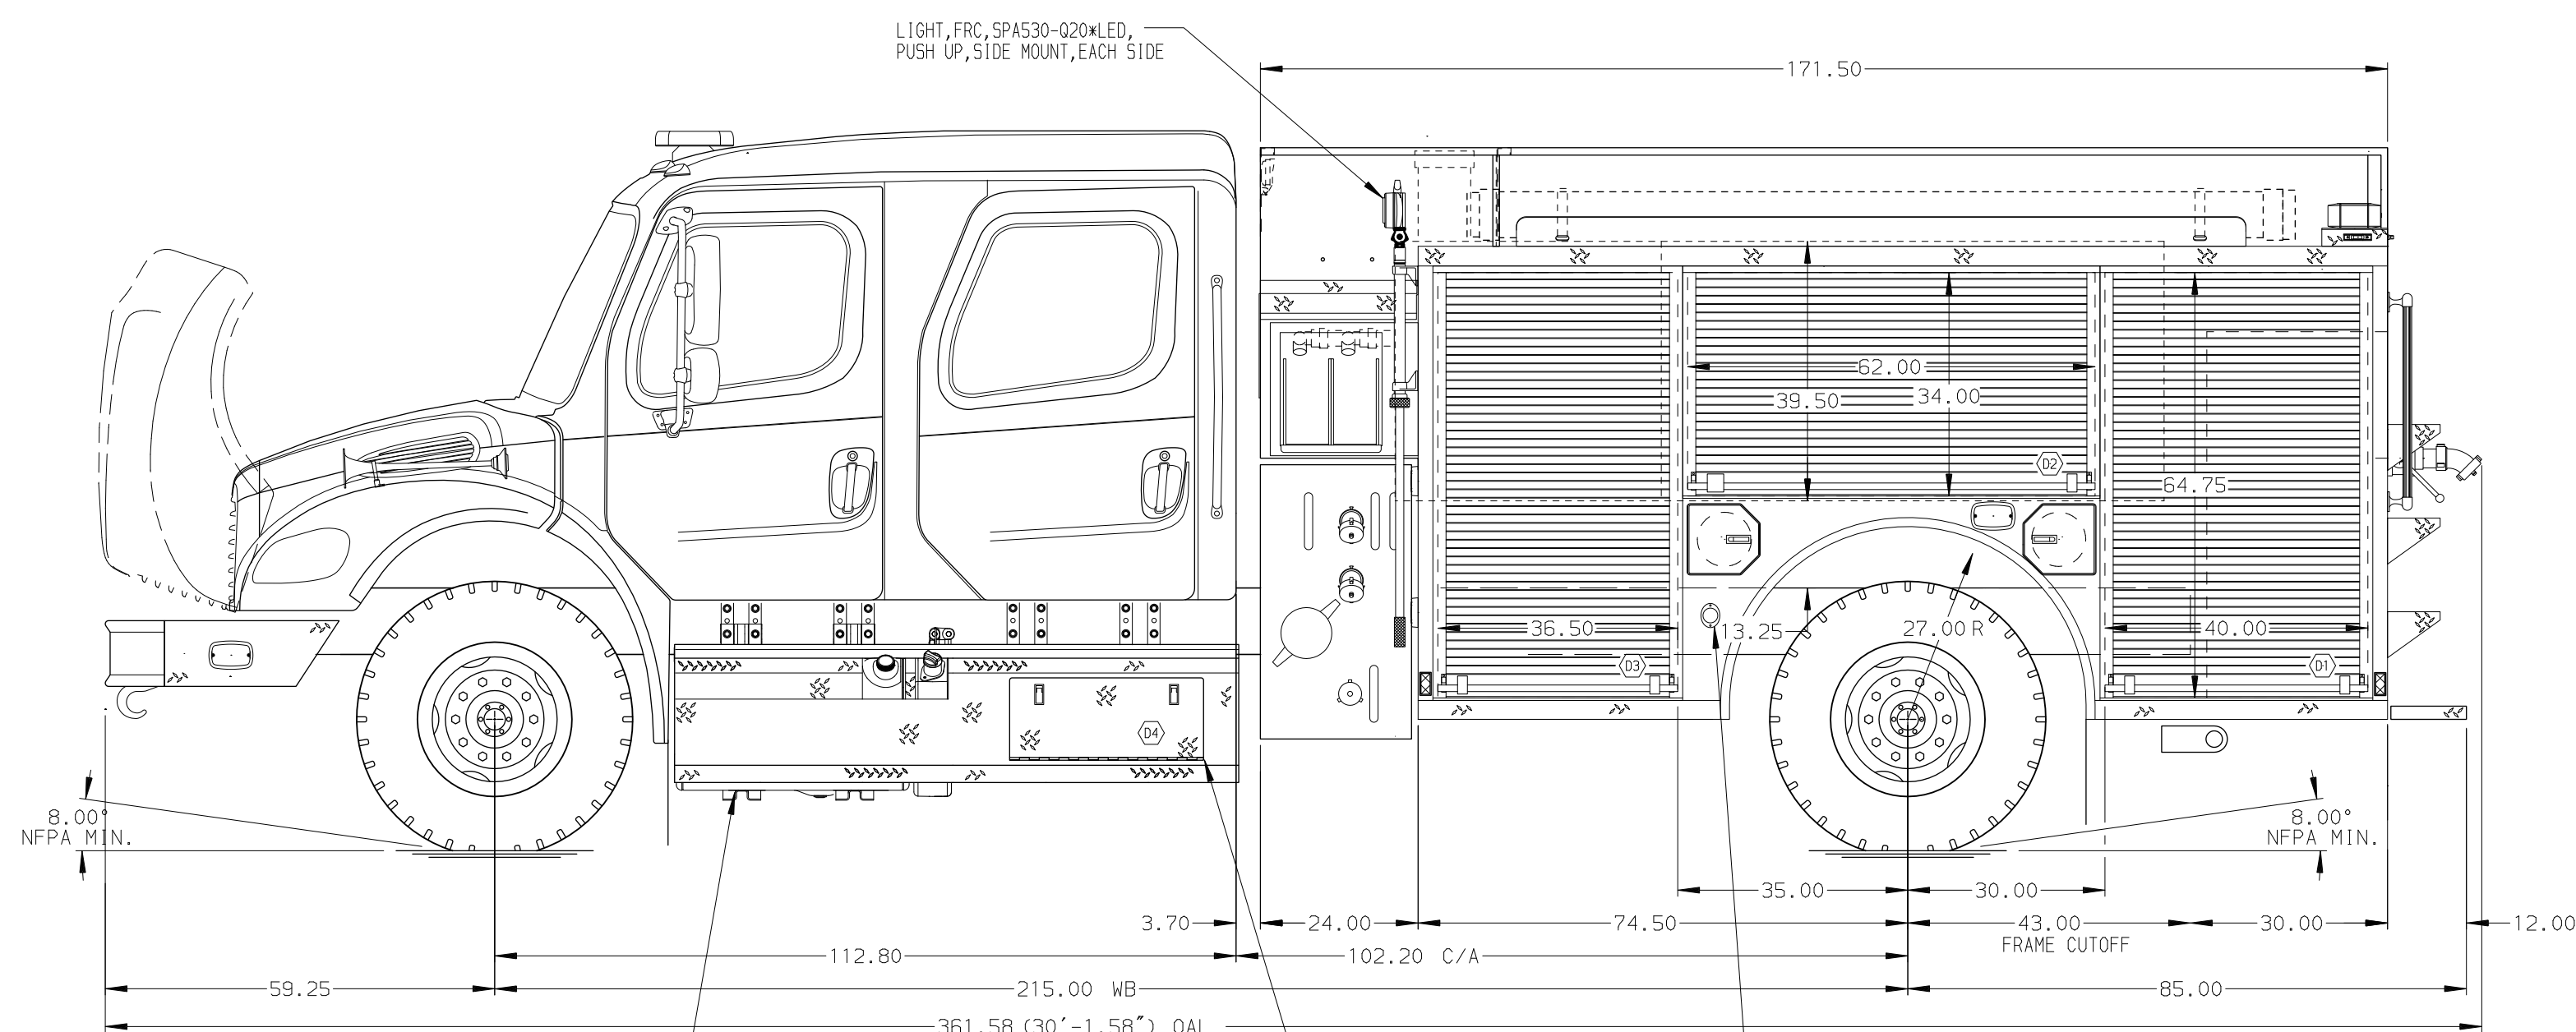

HOSEBED CAPACITIES
 ① 400' OF 1.50" D.J. RUBBER HOSE
 ② 1500' OF 2.50" D.J. POLYESTER HOSE

ALUMINUM BODY

MAXIMUM O.A.H. 114"

NOTE
 DIMENSIONS SHOWN ARE APPROXIMATE AND ARE SUBJECT TO MINOR DEVIATIONS AS MAY OCCUR OR BE NECESSARY IN CONSTRUCTION. MINOR DETAILS NOT SHOWN.

REV	DATE	BY	CH	M2 106
030CT17	JLA	NAS	MAKE	
05SEP17	JLA	NAS	FL	
24MAY17	RWI	JAF	MODEL	

PIERCE MANUFACTURING INC. BRADENTON, FLORIDA		JOB NO.	31384
		SCALE	DATE
TITLE	1000-D-1000 POLY 147.5" BODY DS & PS FULL HEIGHT (2) SPEEDLAYS	DRAWN BY	JAF
FOR	WEIMAR VOLUNTEER FIRE DEPARTMENT WEIMAR, TEXAS	CHECKED BY	RWI
DWG NO.	31384AD	SHEET SIZE	D
		SHEET NO.	1 OF 1