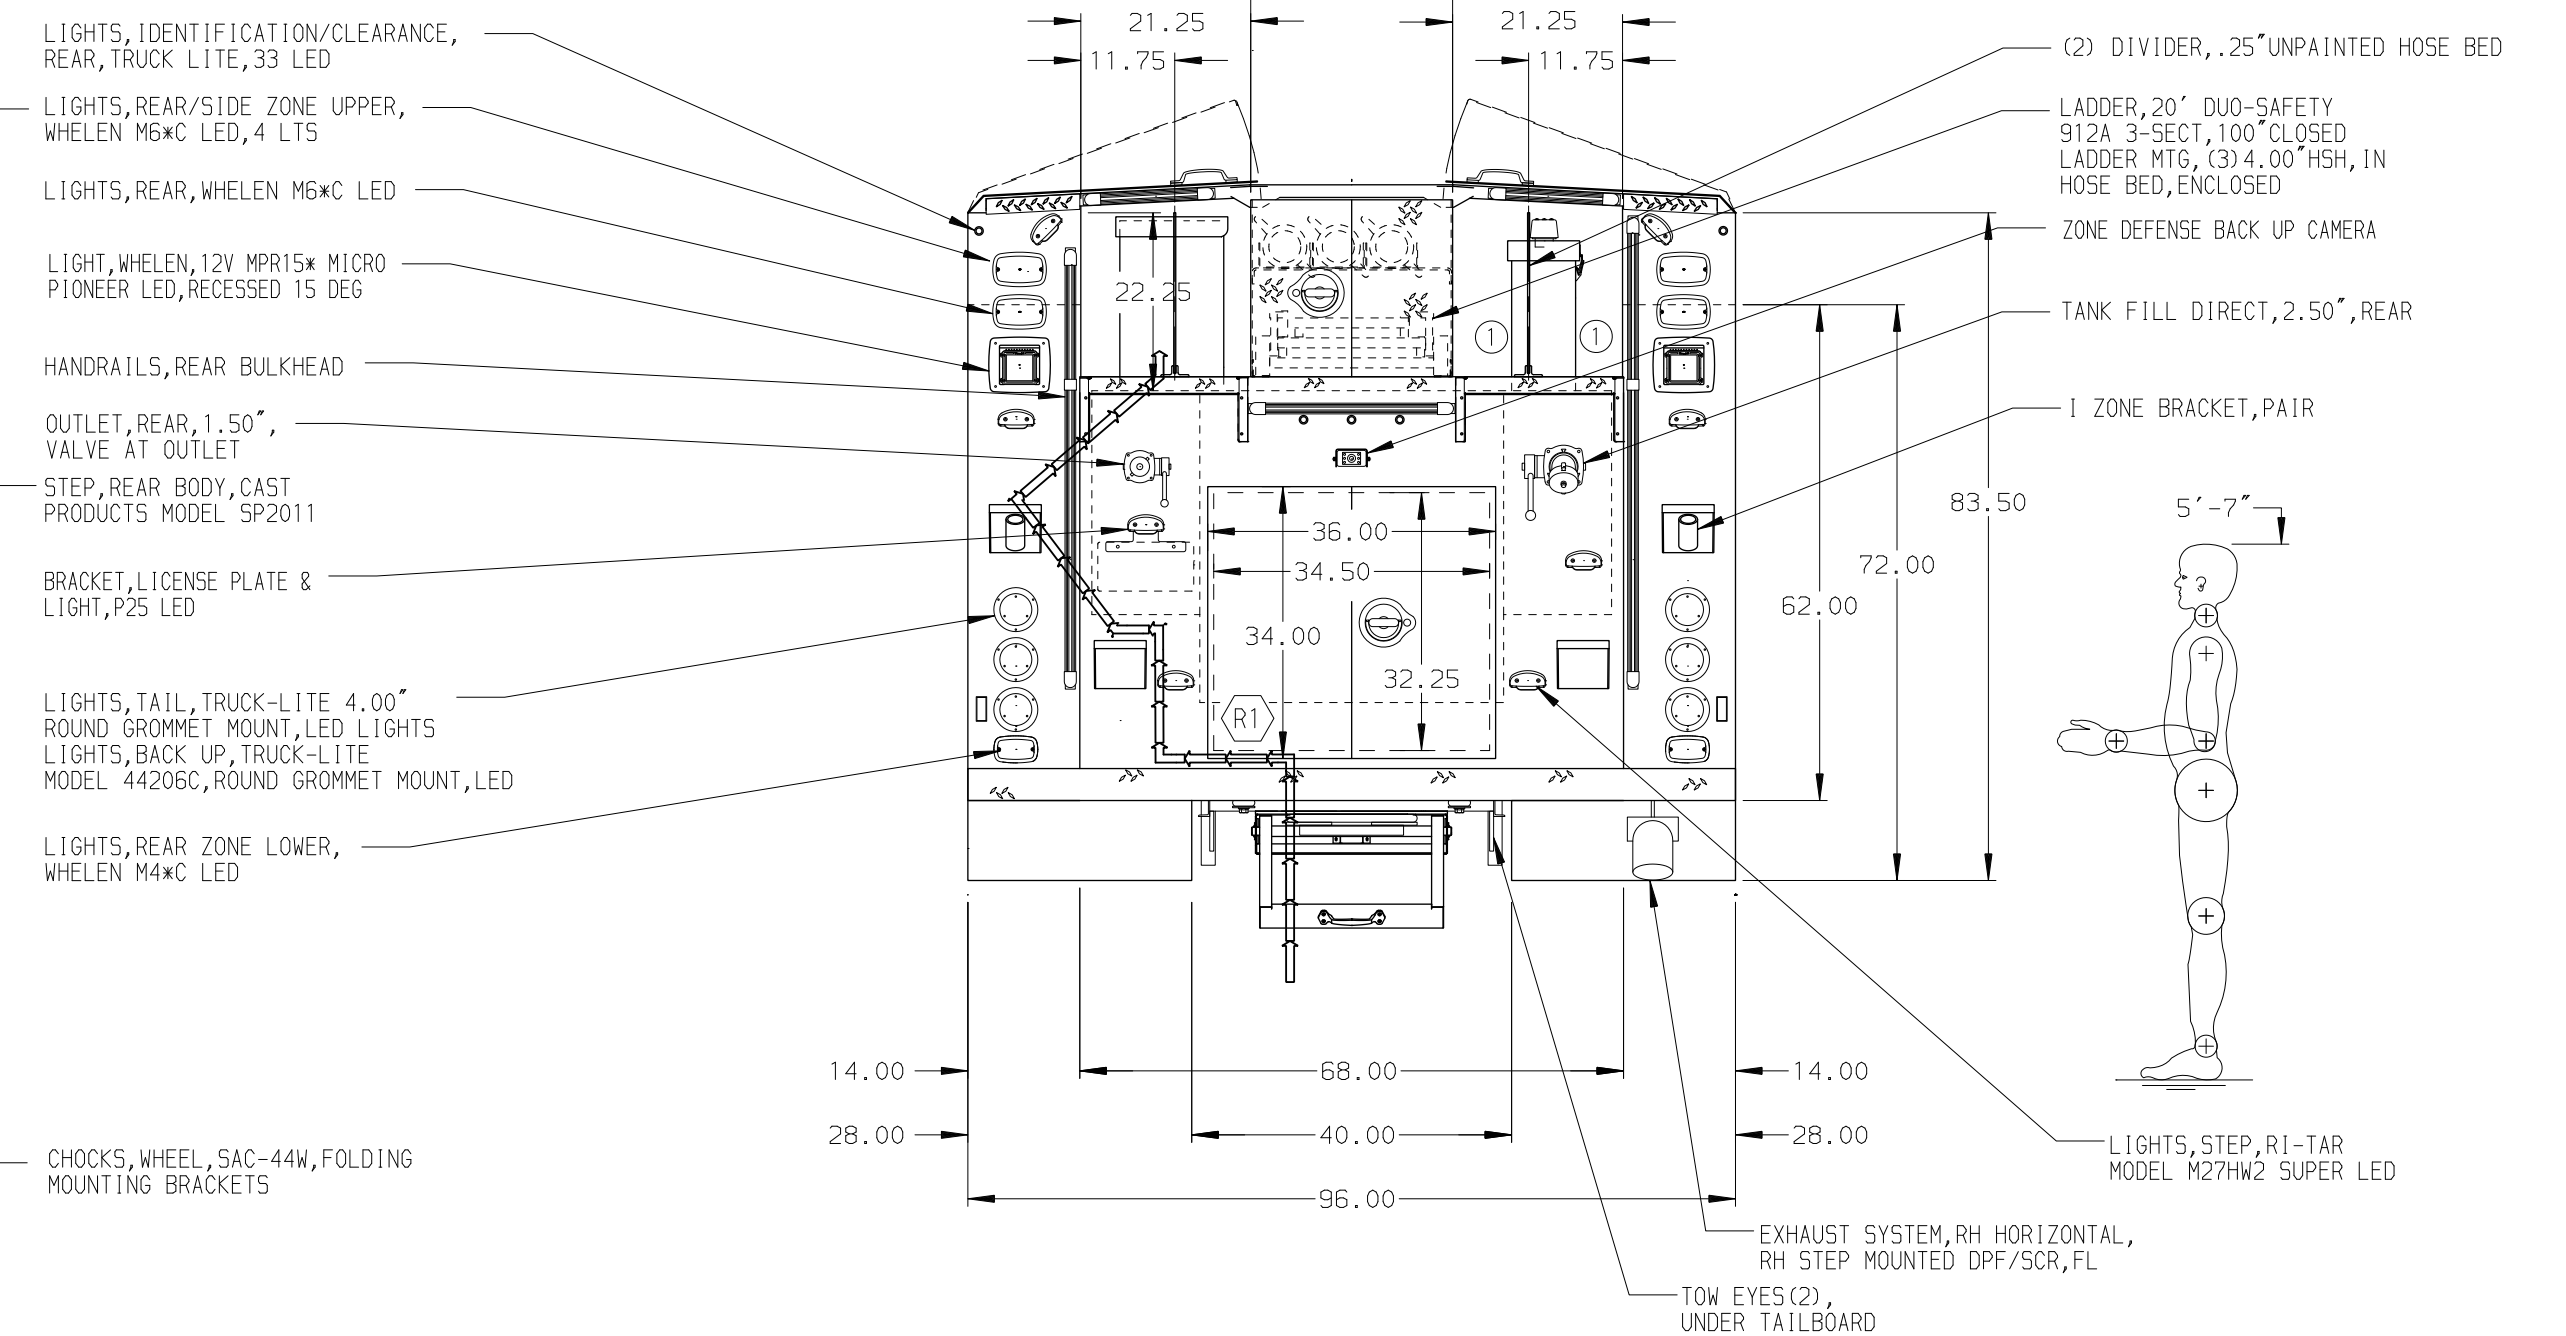

HOSEBED CAPACITIES
 ① 500' OF 2.50" D.J. POLY HOSE

GALVANNEAL BODY

NOTE
 DIMENSIONS SHOWN ARE APPROXIMATE AND ARE SUBJECT TO MINOR DEVIATIONS AS MAY OCCUR OR BE NECESSARY IN CONSTRUCTION. MINOR DETAILS NOT SHOWN.

MANUFACTURING INC.
 BRADENTON, FLORIDA

JOB NO.	32162
DATE	15JAN18
SCALE	1:24
DRAWN BY	JLA
CHK'D BY	RWI
SHEET NO.	1 OF 1
SHEET SIZE	D

TITLE	500-D-500 GAL POLY, 30 FOAM, SHORT BODY, SIDE CONTROL (1) DEADLAY, (1) REEL, WT3-CDF
FOR	MONTECITO FPD MONTECITO, CALIFORNIA
CHASSIS DATA	FL
CHASSIS	FL
MODEL	M2-106
REV.	16MAY18
DATE	JLA
BY	NAS
CHK'D	CHK'D
DRWG. NO.	32162AD