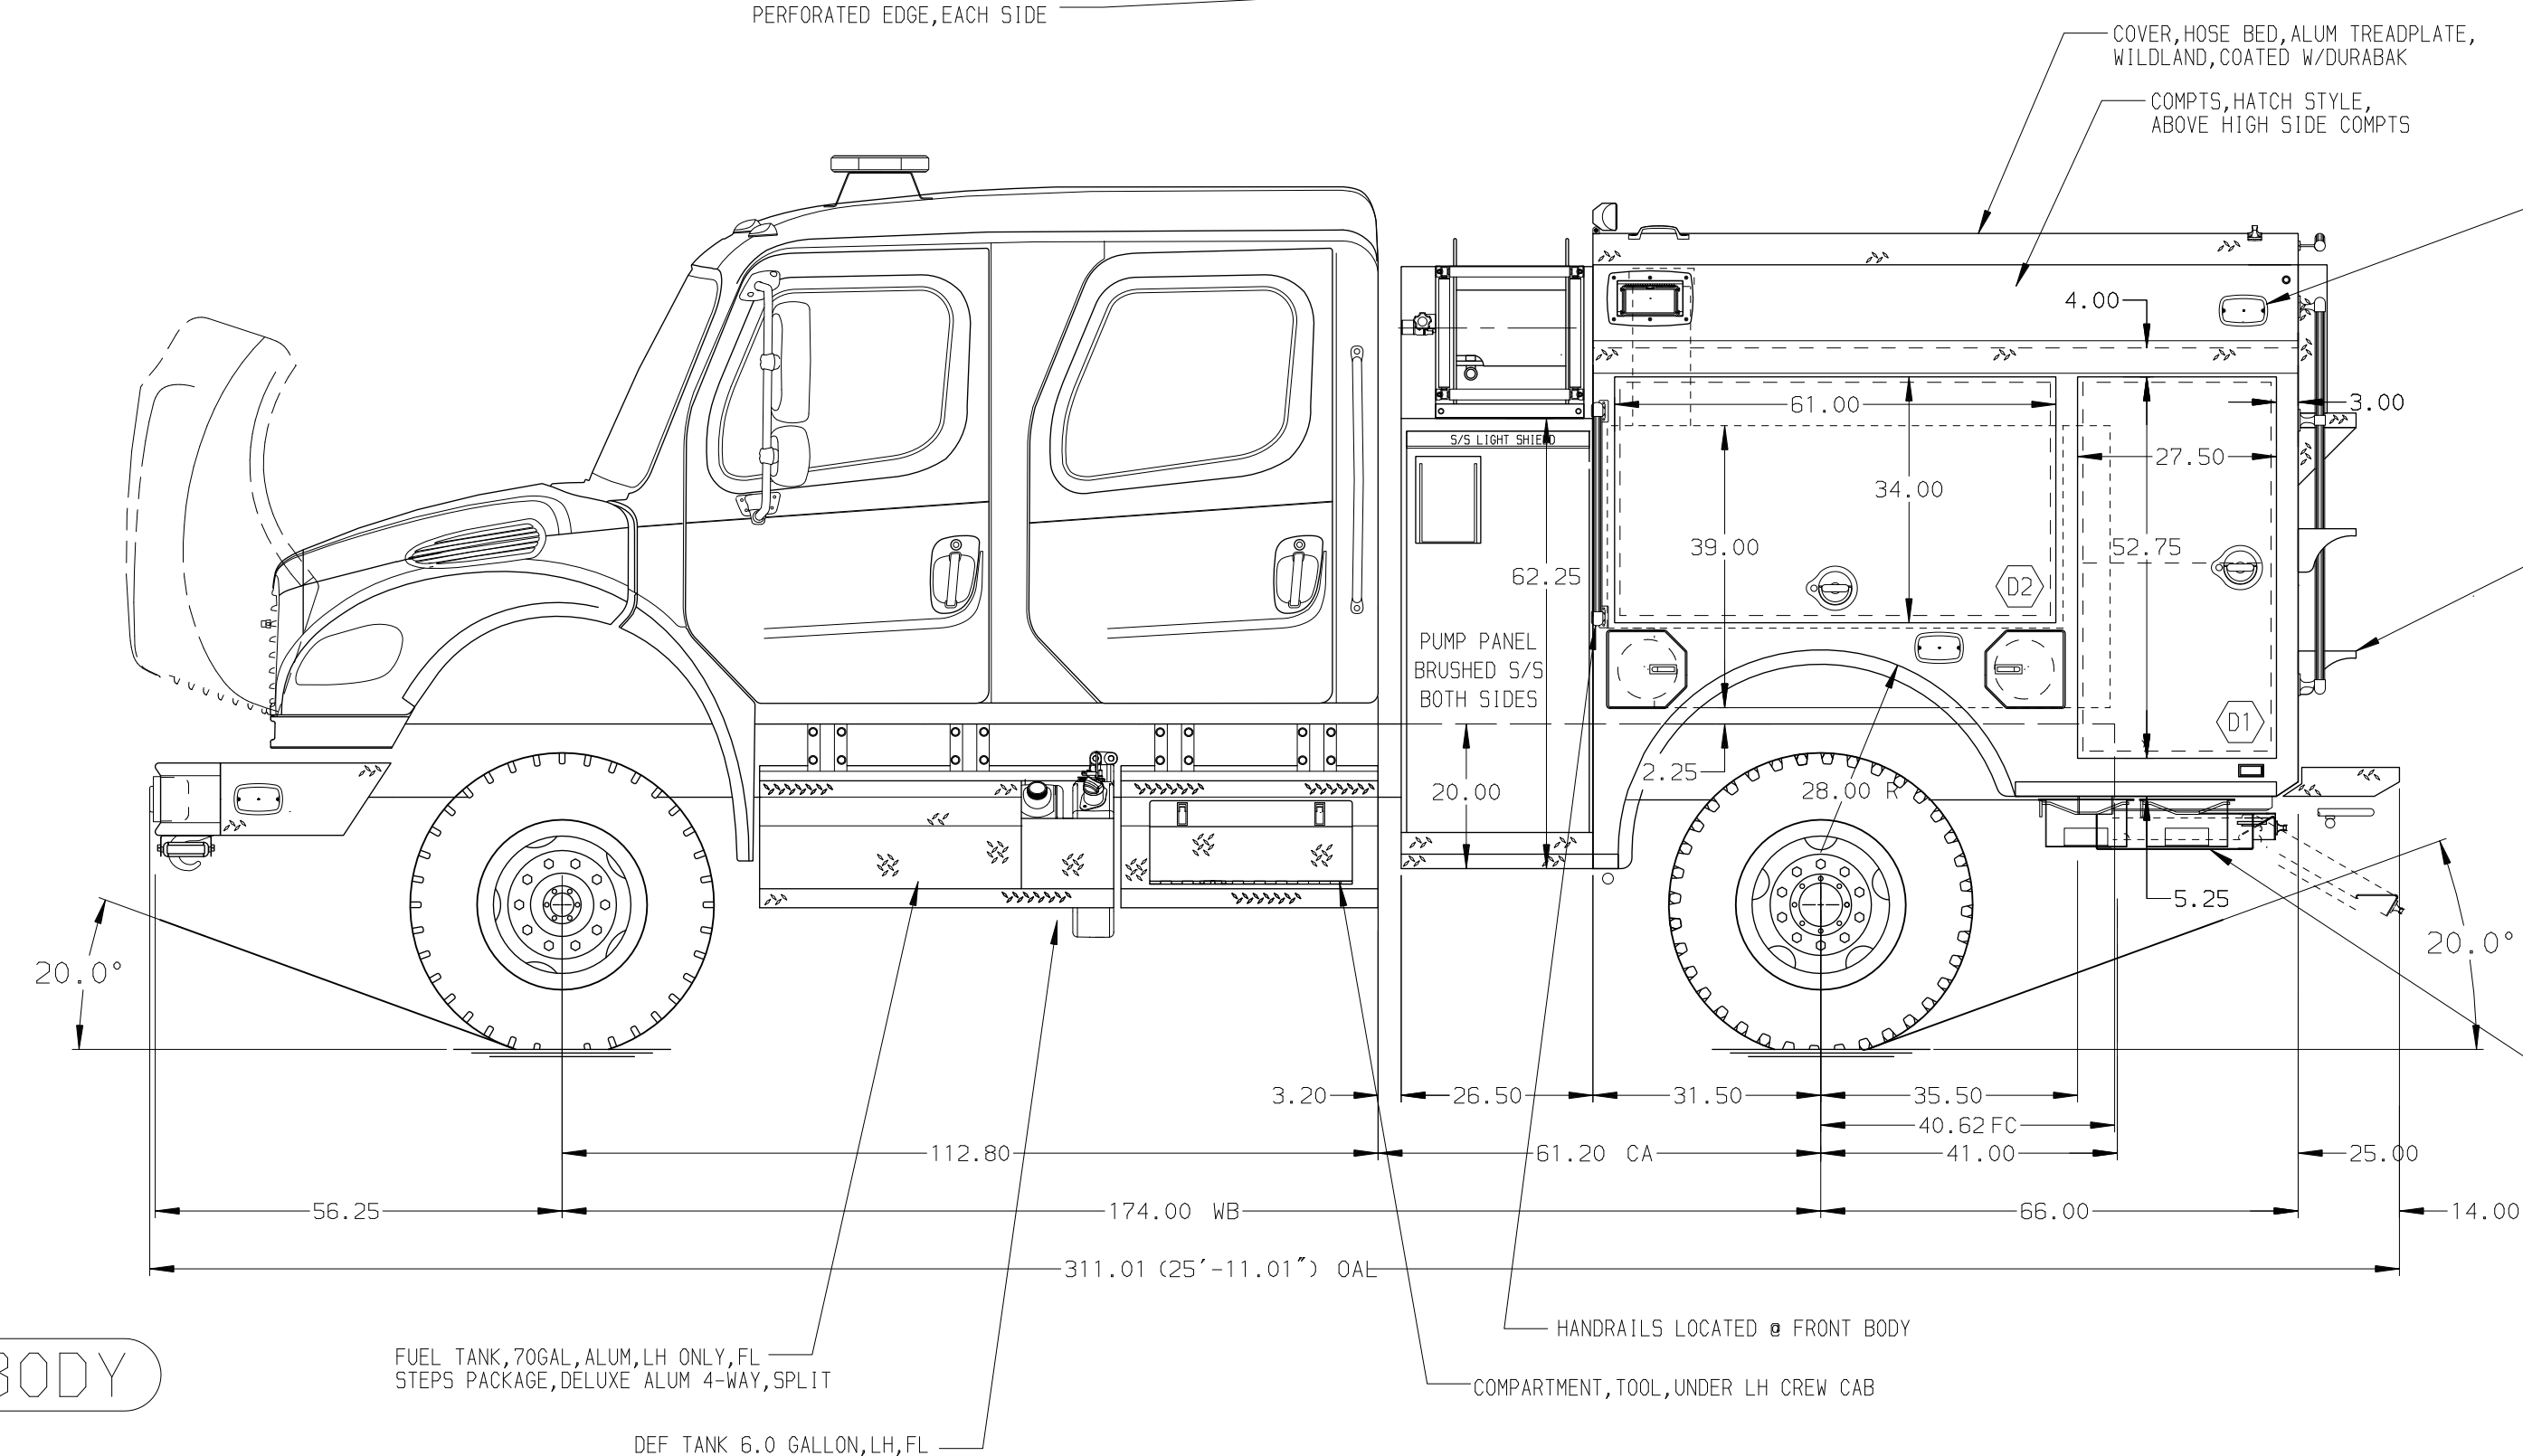

HOSEBED CAPACITIES
 ① 500' OF 2.50" D.J. POLY HOSE

GALVANNEAL BODY

NOTE
 DIMENSIONS SHOWN ARE APPROXIMATE AND ARE SUBJECT TO MINOR DEVIATIONS AS MAY OCCUR OR BE NECESSARY IN CONSTRUCTION. MINOR DETAILS NOT SHOWN.

MANUFACTURING INC.
 BRADENTON, FLORIDA

JOB NO.	32162
DATE	15JAN18
SCALE	1:24
DRAWN BY	JLA
CHK'D BY	RWI
SHEET NO.	1 OF 1
SHEET SIZE	D

TITLE	500-D-500 GAL POLY, 30 FOAM, SHORT BODY, SIDE CONTROL (1) DEADLAY, (1) REEL, WT3-CDF
FOR	MONTECITO FPD MONTECITO, CALIFORNIA
CHASSIS DATA	FL
CHASSIS	FL
MODEL	M2-106
REV.	16MAY18
DATE	JLA
BY	NAS
CHK'D	CHK'D
DRWG. NO.	32162AD