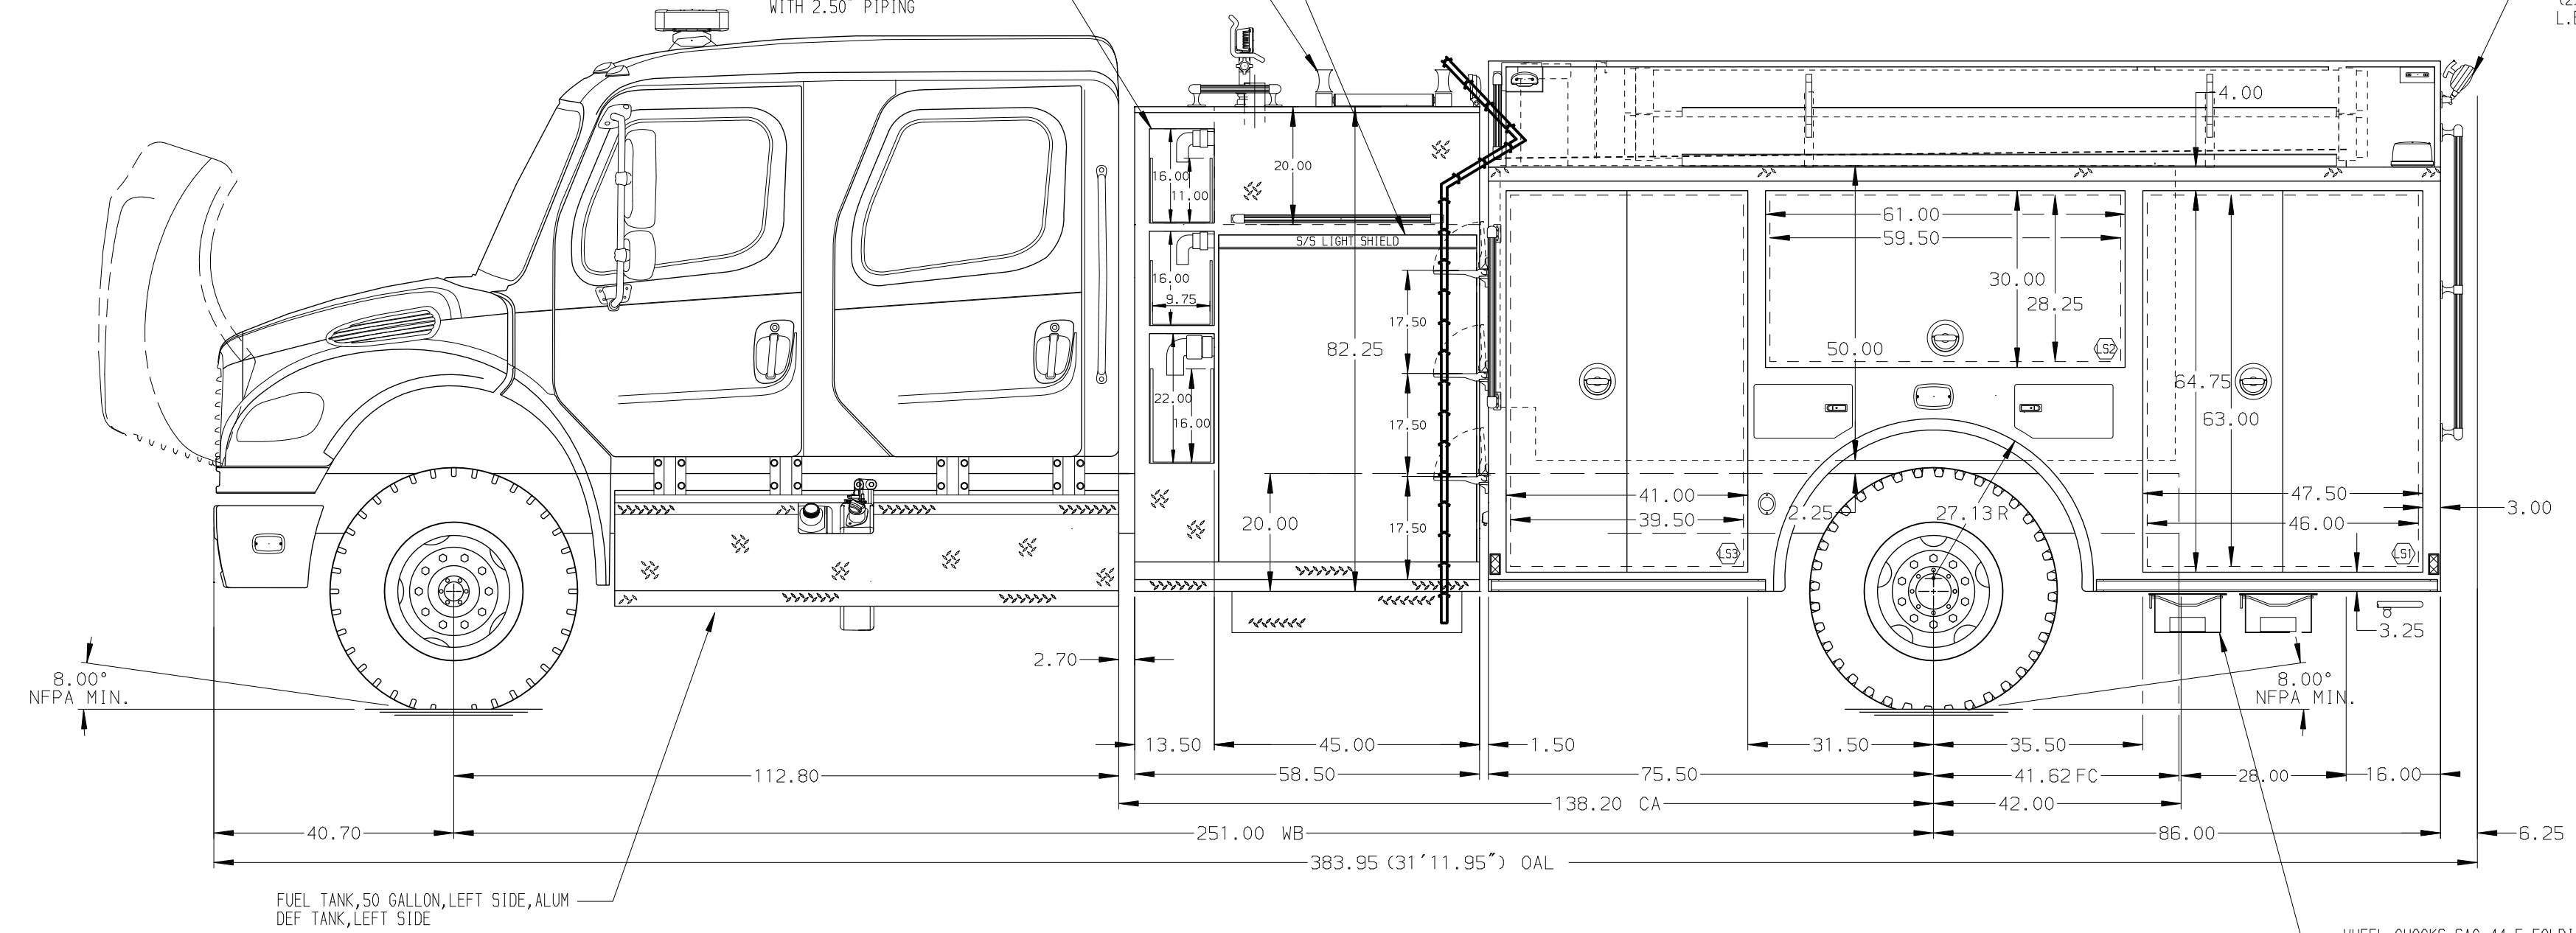

- HOSEBED CAPACITIES
- ① 1000' OF 5.00" D.J. POLYESTER HOSE
 - ② 1000' OF 3.00" D.J. POLYESTER HOSE

ALUMINUM BODY

NOTE
DIMENSIONS SHOWN ARE APPROXIMATE AND ARE SUBJECT TO MINOR DEVIATIONS AS MAY OCCUR OR BE NECESSARY IN CONSTRUCTION. MINOR DETAILS NOT SHOWN.

				CHASSIS DATA		TITLE		JOB NO. 32893	
18DEC18	JAF	DDR		MAKE	FOR	1500-D-980, 20 FOAM, 161" BODY FULL HEIGHT W/LAP DOORS 45" SIDE CNTRL, (2) 1.5" & (1) 2.5" SPEEDLAYS W/POLY TRAYS	SCALE 1:24	DATE	
17DEC18	JAF	DDR		FL		PAYETTE FIRE DEPARTMENT	DRAWN BY JAF	09AUG18	
16NOV18	JAF	DDR		MODEL		PAYETTE IDAHO	CHECKED BY RWI	15AUG18	
30AUG18	RWI	JLA		M2-106	DWG NO.	32893AD	SHEET SIZE D	SHEET NO. 1 OF 1	
REV	DATE	BY	CH						