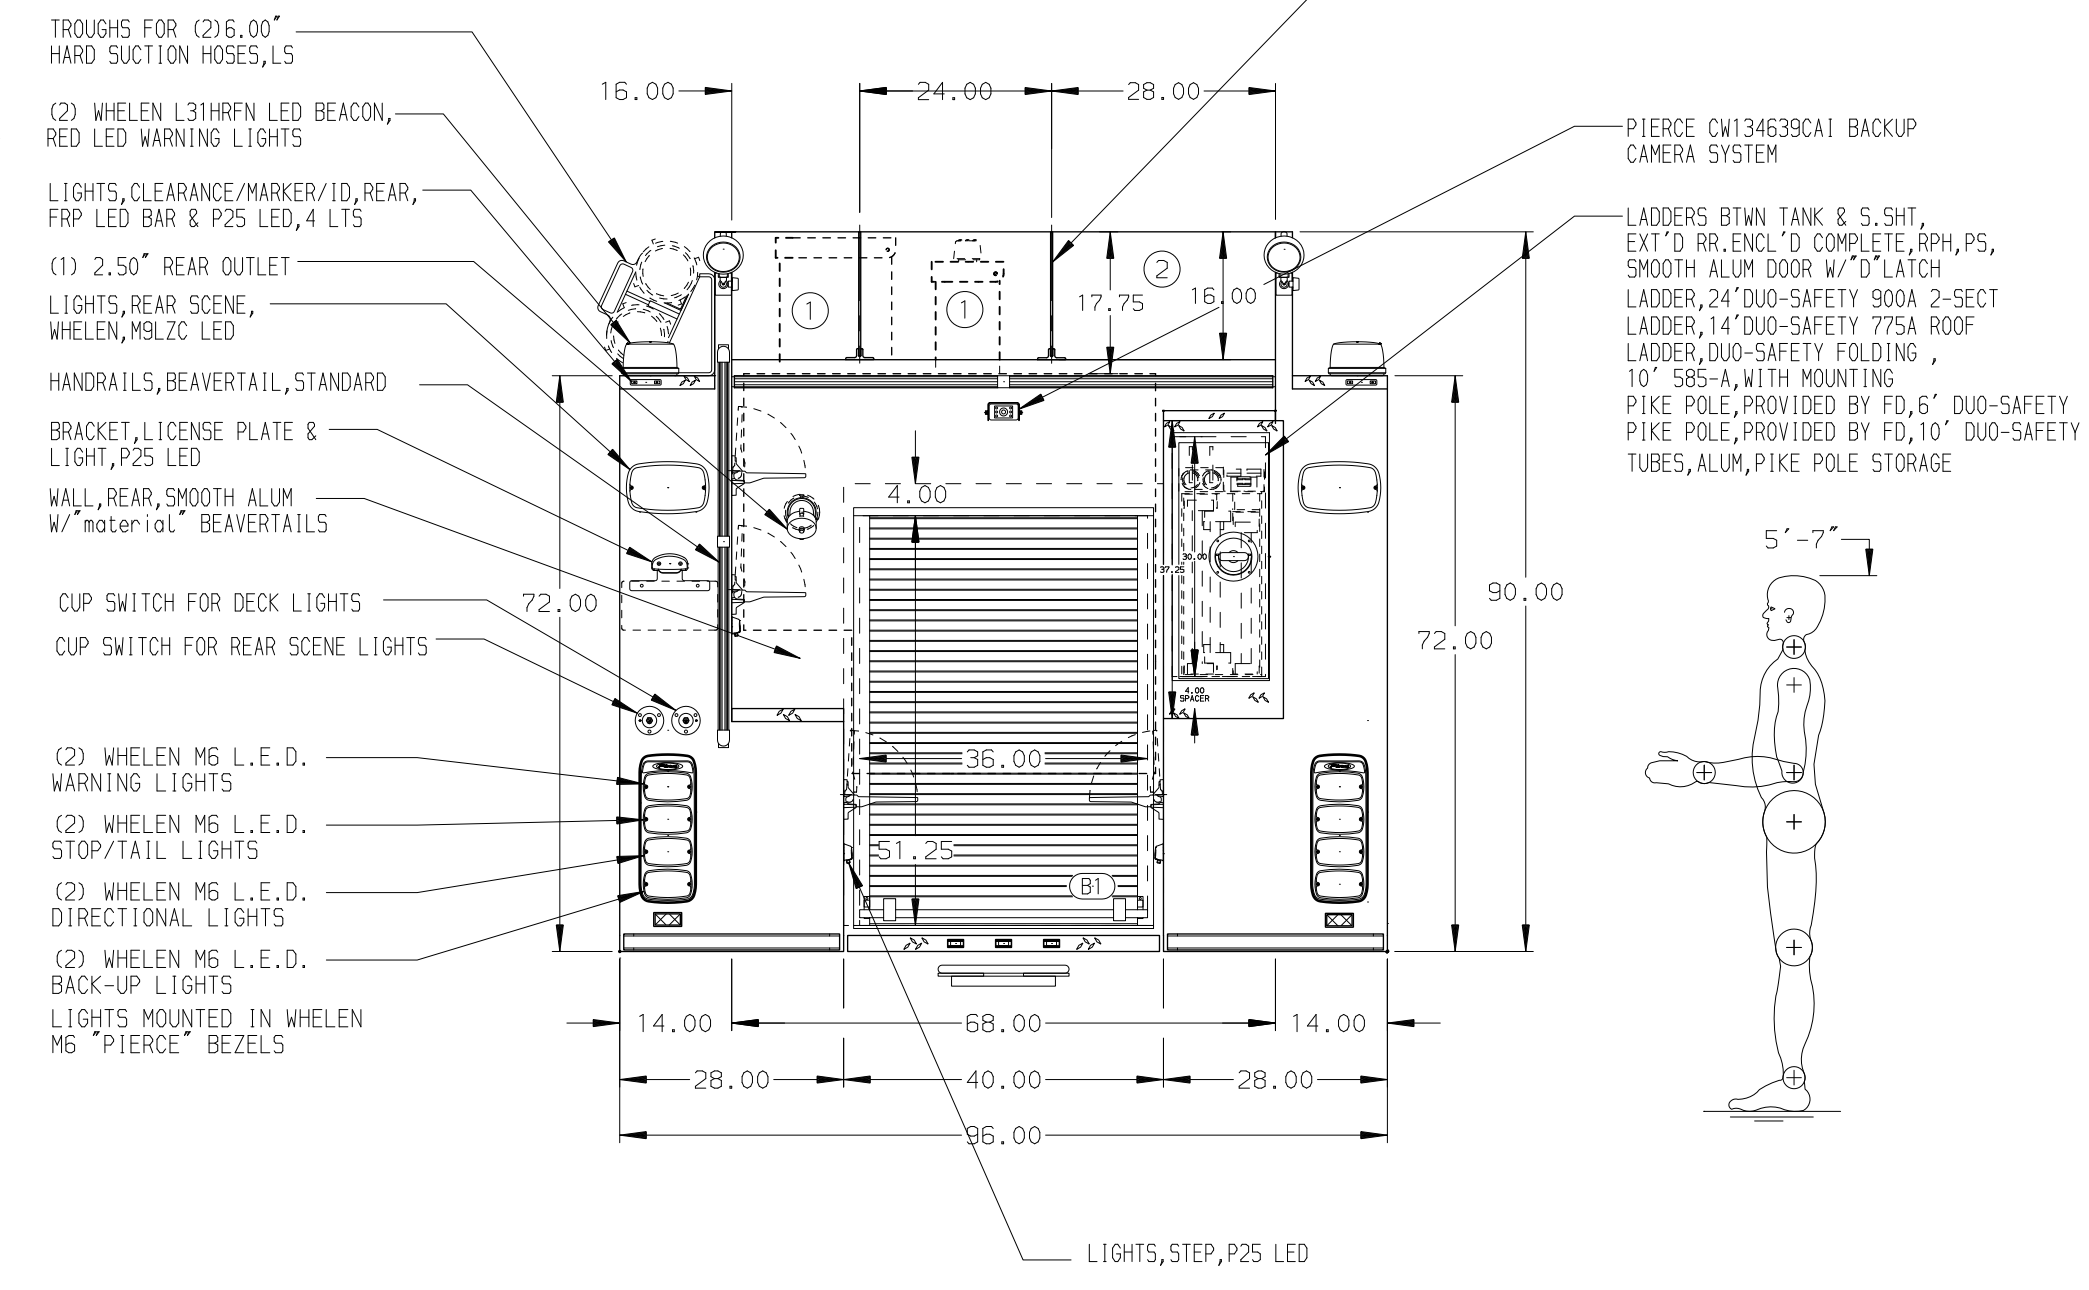

- HOSEBED CAPACITIES
- ① 1000' OF 5.00" D.J. POLYESTER HOSE
 - ② 1000' OF 3.00" D.J. POLYESTER HOSE

ALUMINUM BODY

NOTE
DIMENSIONS SHOWN ARE APPROXIMATE AND ARE SUBJECT TO MINOR DEVIATIONS AS MAY OCCUR OR BE NECESSARY IN CONSTRUCTION. MINOR DETAILS NOT SHOWN.

				CHASSIS DATA		TITLE		JOB NO. 32893	
18DEC18	JAF	DDR		MAKE	FOR	1500-D-980, 20 FOAM, 161" BODY FULL HEIGHT W/LAP DOORS 45" SIDE CNTRL, (2) 1.5" & (1) 2.5" SPEEDLAYS W/POLY TRAYS	SCALE 1:24	DATE	
17DEC18	JAF	DDR		FL		PAYETTE FIRE DEPARTMENT	DRAWN BY JAF	09AUG18	
16NOV18	JAF	DDR		MODEL		PAYETTE IDAHO	CHECKED BY RWI	15AUG18	
30AUG18	RWI	JLA		M2-106	DWG NO.	32893AD	SHEET SIZE D	SHEET NO. 1 OF 1	
REV	DATE	BY	CH						