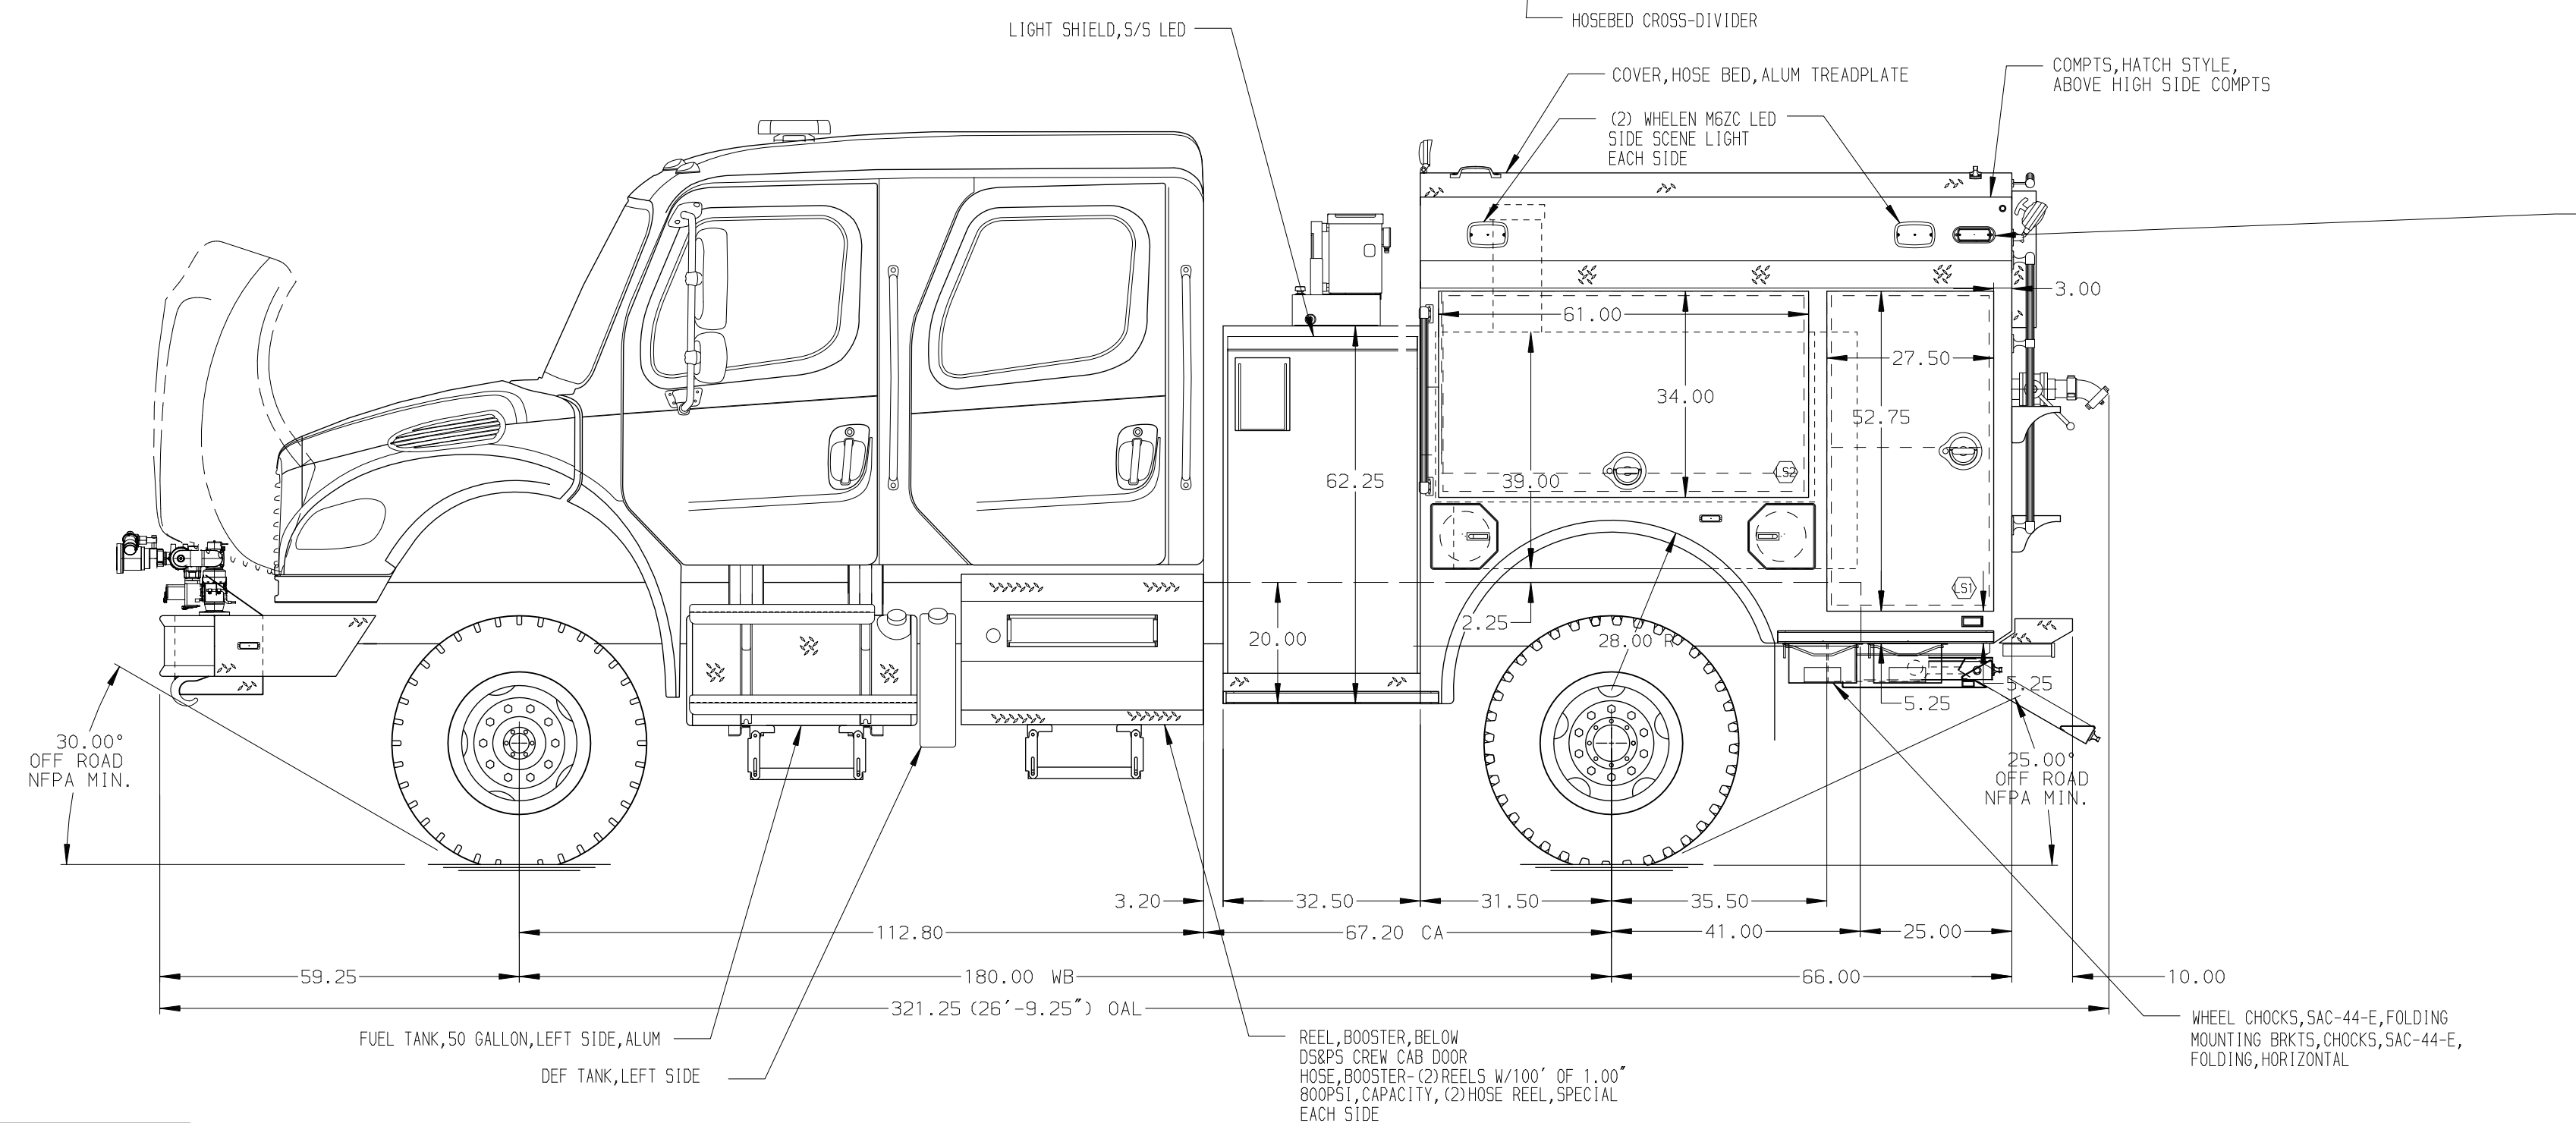

HOSEBED CAPACITIES
 ① 500' OF 2.50" D.J. POLY HOSE

GALVANNEAL BODY

NOTE
 DIMENSIONS SHOWN ARE APPROXIMATE AND ARE SUBJECT TO MINOR DEVIATIONS AS MAY OCCUR OR BE NECESSARY IN CONSTRUCTION. MINOR DETAILS NOT SHOWN.

REV.	DATE	BY	CHK'D
21MAR19	JLA	AJA	
22FEB19	JLA	AJA	
19DEC18	JLA	JAF	

		JOB NO.	33001
		DATE	12NOV18
MANUFACTURING INC. BRADENTON, FLORIDA		SCALE	1:24
		DRAWN BY	JLA
TITLE 1000-D-500 GAL POLY, 20 FOAM, SHORT BODY, SIDE CONTROL 32.5" SIDE CONTROL, AUX DARLEY PUMP		FOR	LAMAR FIRE DEPARTMENT LAMAR, COLORADO
		CHK'D BY	RWI
DRWG. NO. M2-106 4X4 33001AD		SHEET NO.	1 OF 1
		SHEET SIZE	D