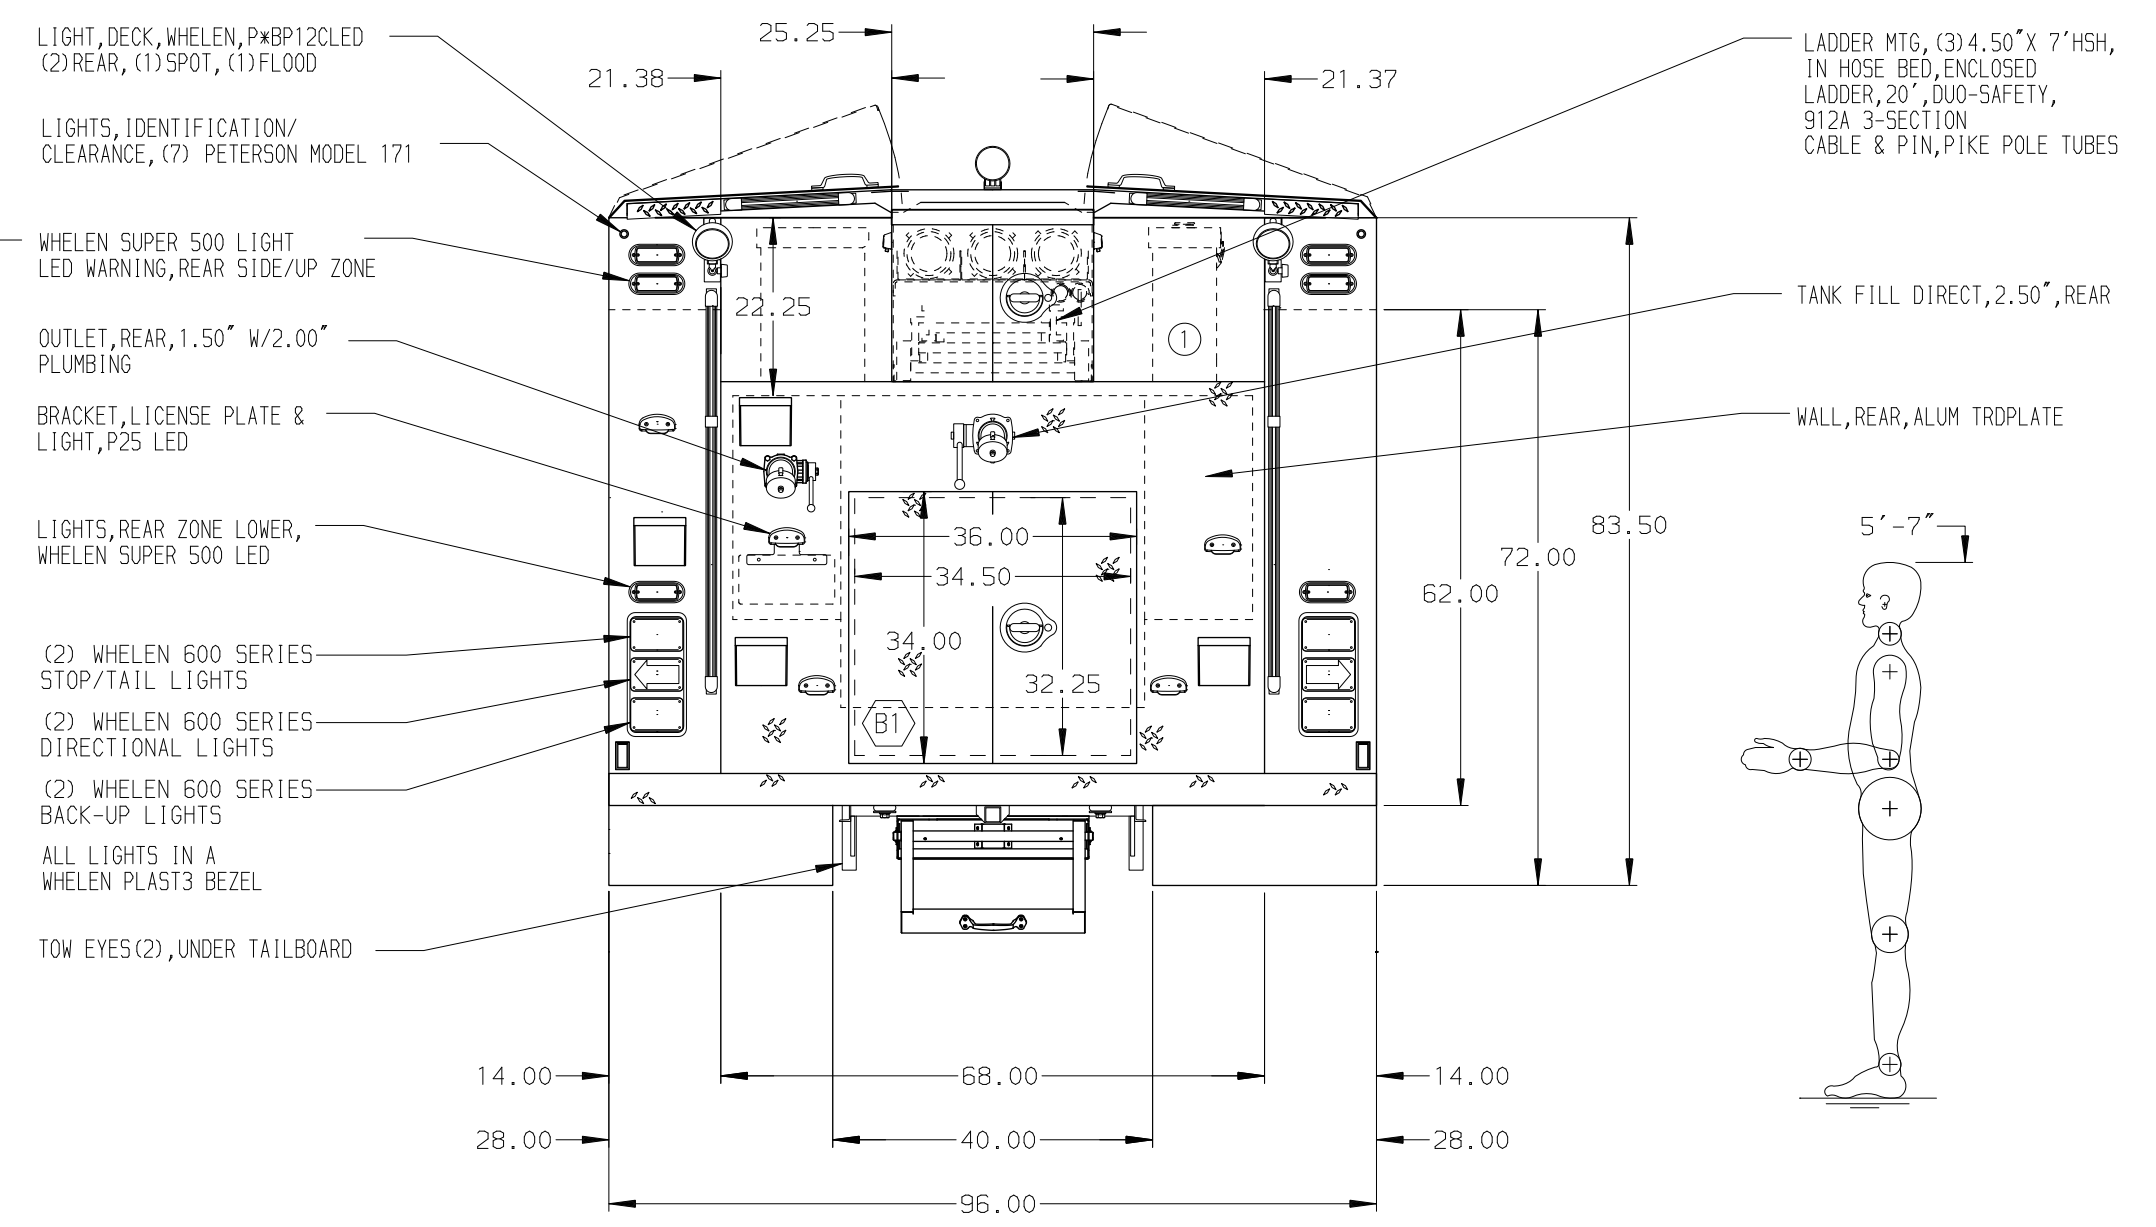

HOSEBED CAPACITIES
 ① 500' OF 2.50" D.J. POLY HOSE

GALVANNEAL BODY

NOTE
 DIMENSIONS SHOWN ARE APPROXIMATE AND ARE SUBJECT TO MINOR DEVIATIONS AS MAY OCCUR OR BE NECESSARY IN CONSTRUCTION. MINOR DETAILS NOT SHOWN.

REV.	DATE	BY	CHK'D
21MAR19	JLA	AJA	
22FEB19	JLA	AJA	
19DEC18	JLA	JAF	

		JOB NO.	33001
		DATE	12NOV18
MANUFACTURING INC. BRADENTON, FLORIDA		SCALE	1:24
		DRAWN BY	JLA
TITLE 1000-D-500 GAL POLY, 20 FOAM, SHORT BODY, SIDE CONTROL 32.5" SIDE CONTROL, AUX DARLEY PUMP		FOR	LAMAR FIRE DEPARTMENT LAMAR, COLORADO
		CHK'D BY	RWI
DRWG. NO. M2-106 4X4 33001AD		SHEET NO.	1 OF 1
		SHEET SIZE	D