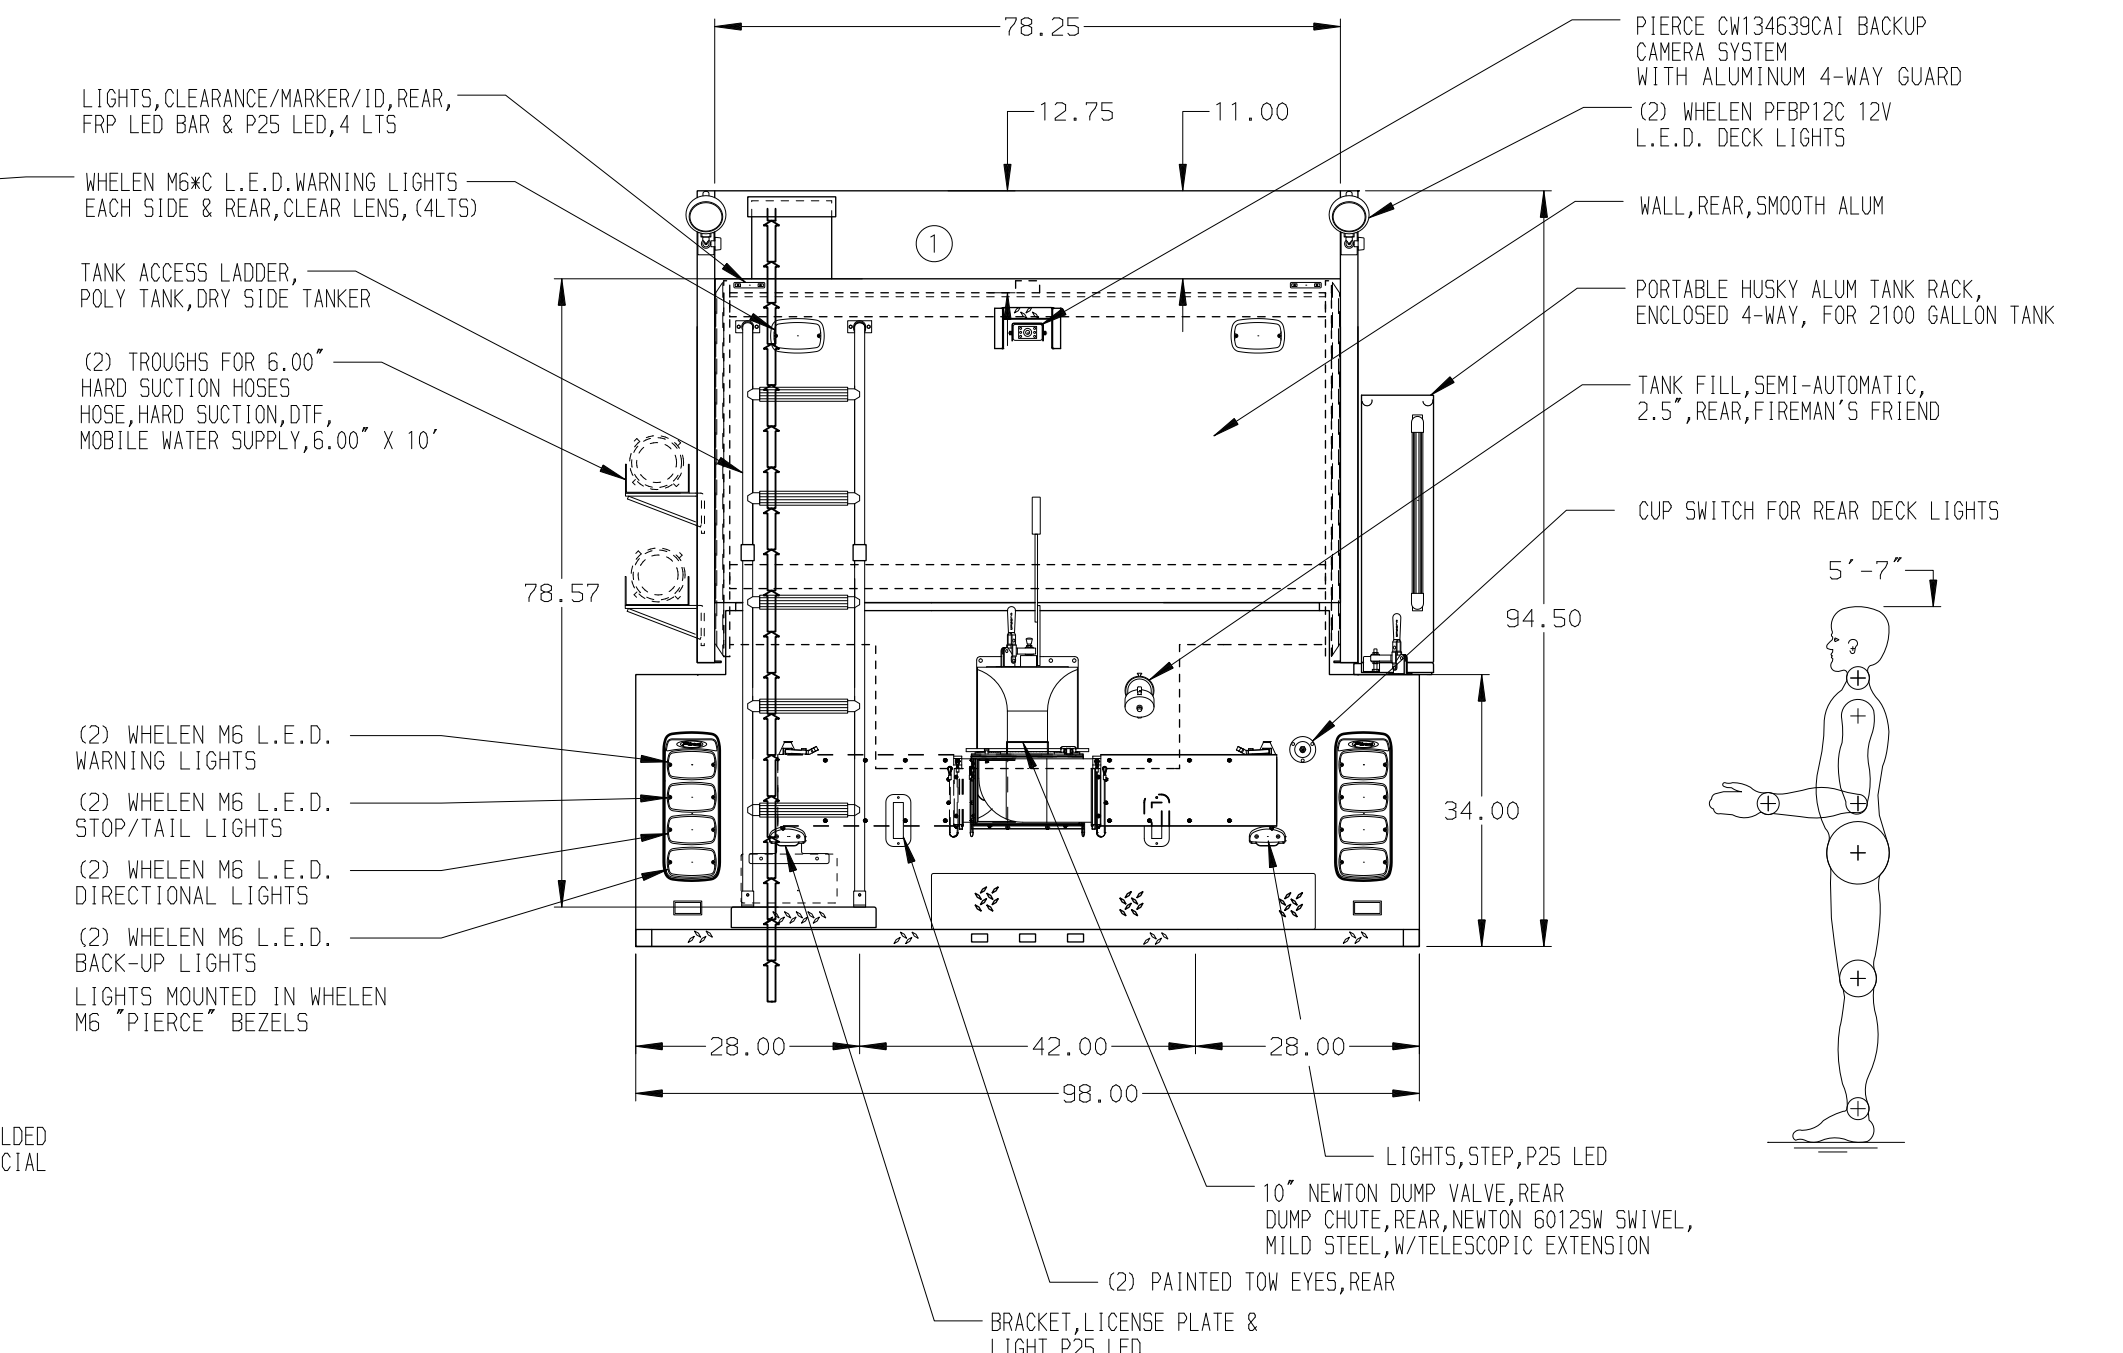

HOSEBED CAPACITIES
 ① 1000' OF 4.00" D.J. POLYESTER HOSE

ALUMINUM BODY

NOTE
 DIMENSIONS SHOWN ARE APPROXIMATE AND ARE SUBJECT TO MINOR DEVIATIONS AS MAY OCCUR OR BE NECESSARY IN CONSTRUCTION. MINOR DETAILS NOT SHOWN.

		JOB NO.	33536
		SCALE	DATE
MANUFACTURING INC. BRADENTON, FLORIDA		1:24	
TITLE 1000-D-2200 POLY 148" DRYSIDE BODY 45" SIDE CONTROL, (2) CROSSLAYS		DRAWN BY	JAF 15APR19
FOR ELKINS FIRE DEPARTMENT AR ELKINS, ARKANSAS		CHECKED BY	RWI 16APR19
DWG NO.		SHEET SIZE	SHEET NO.
33536AD		D	1 OF 1