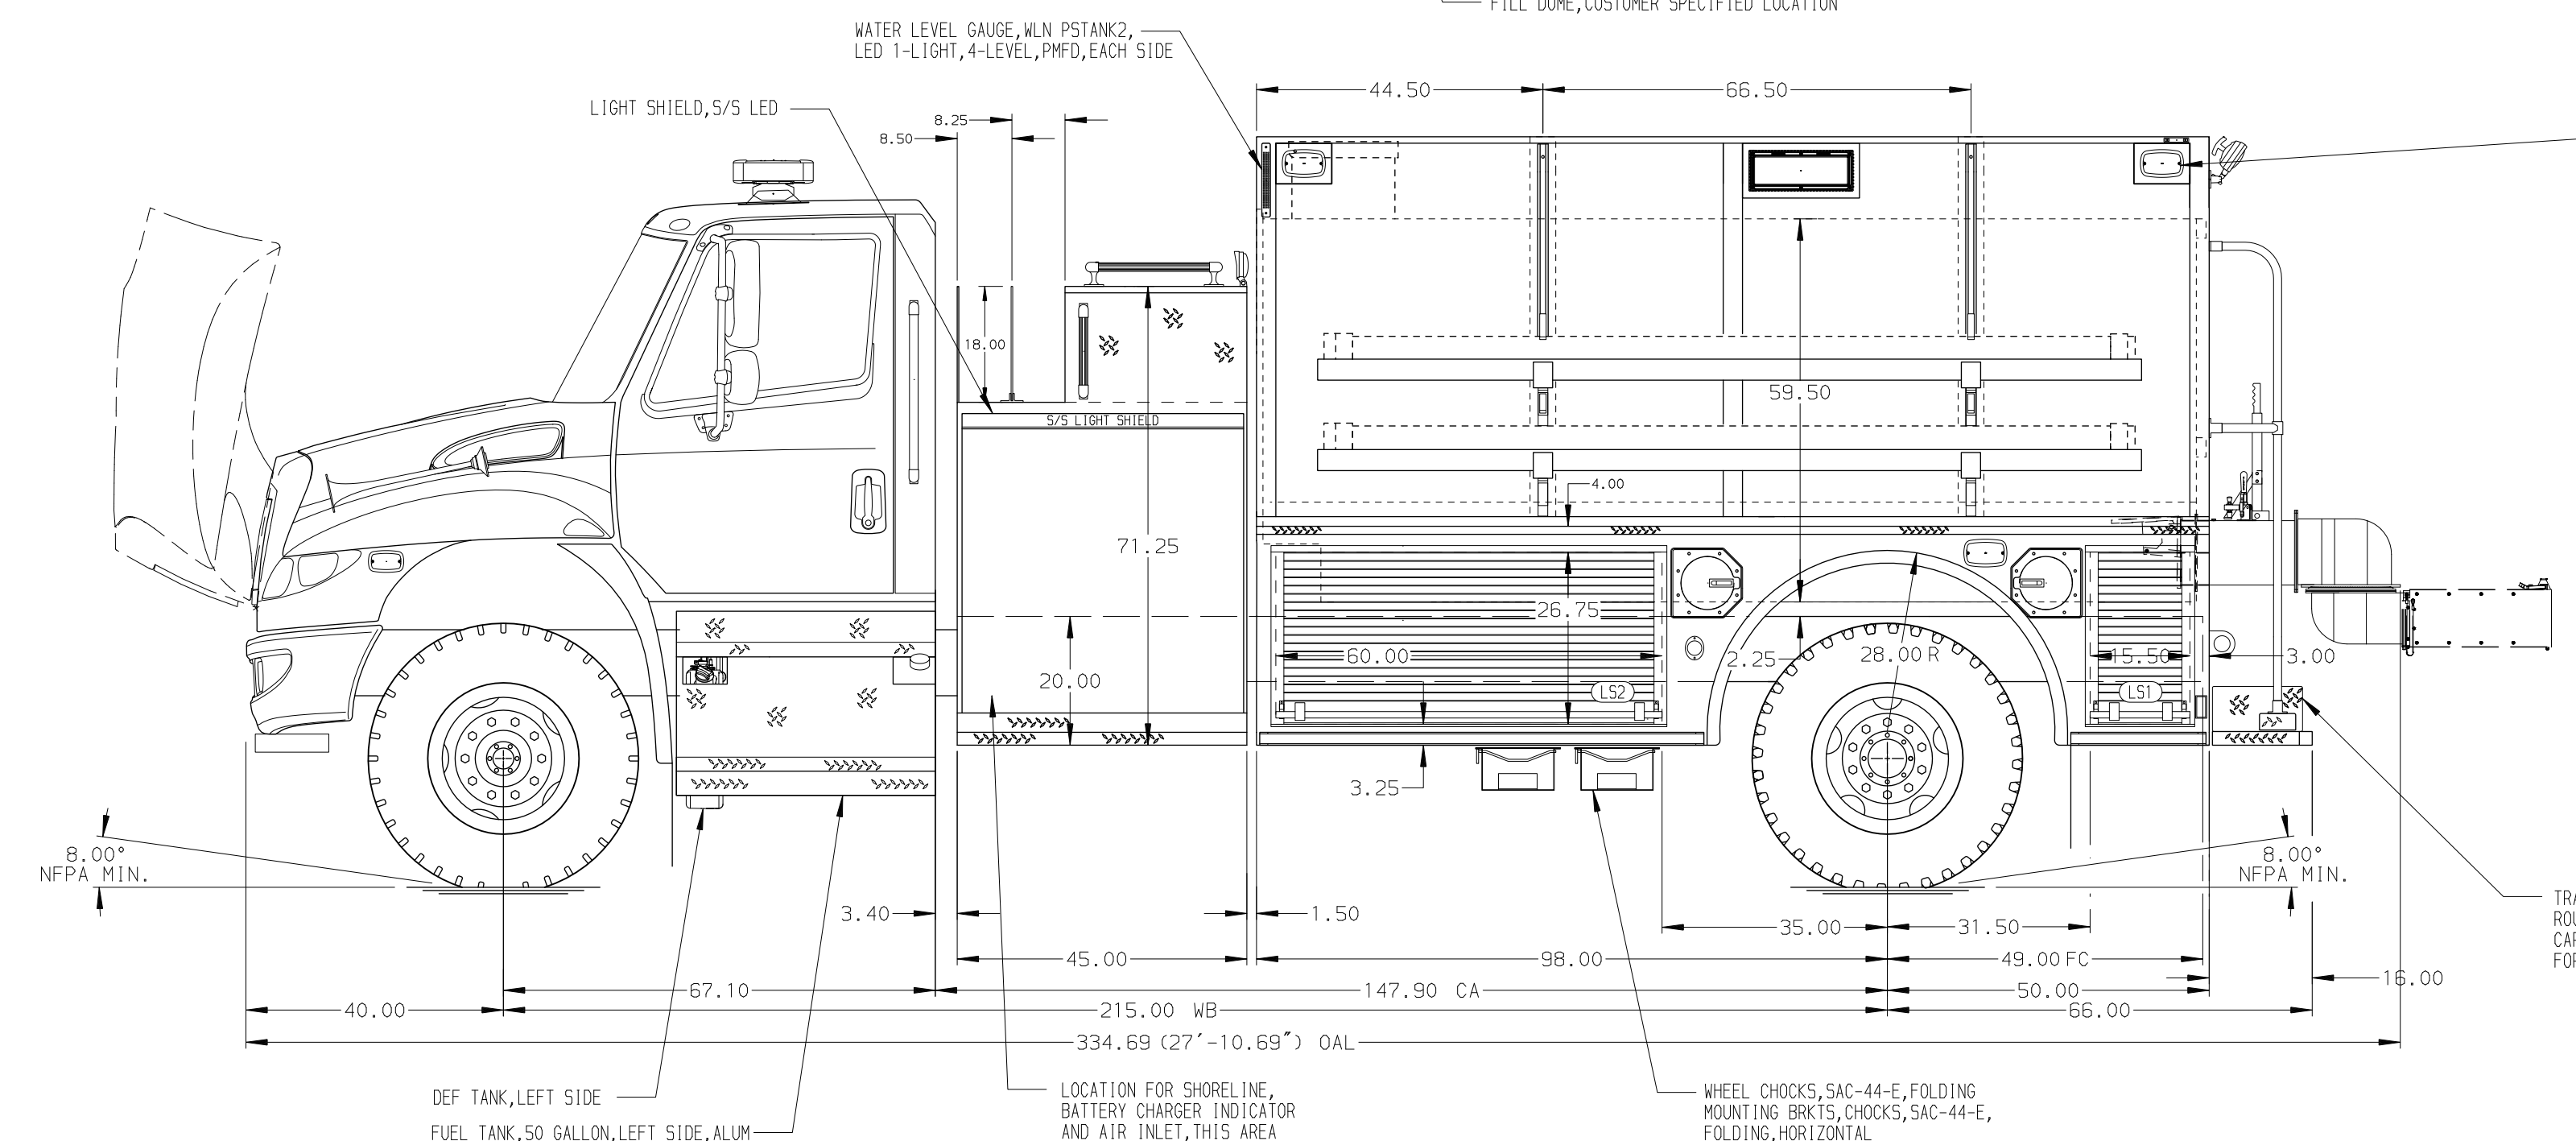

HOSEBED CAPACITIES
 ① 1000' OF 4.00" D.J. POLYESTER HOSE

ALUMINUM BODY

NOTE
 DIMENSIONS SHOWN ARE APPROXIMATE AND ARE SUBJECT TO MINOR DEVIATIONS AS MAY OCCUR OR BE NECESSARY IN CONSTRUCTION. MINOR DETAILS NOT SHOWN.

		JOB NO.	33536
		SCALE	DATE
MANUFACTURING INC. BRADENTON, FLORIDA		1:24	
TITLE 1000-D-2200 POLY 148" DRYSIDE BODY 45" SIDE CONTROL, (2) CROSSLAYS		DRAWN BY	JAF 15APR19
FOR ELKINS FIRE DEPARTMENT AR ELKINS, ARKANSAS		CHECKED BY	RWI 16APR19
DWG NO.		SHEET SIZE	SHEET NO.
33536AD		D	1 OF 1

REV	DATE	BY	CH	MV
				CHASSIS DATA
18JUL	JLA	GSC		MAKE
20JUN19	JLA	GSC		IHC
29APR19	JAF	RWI		MODEL