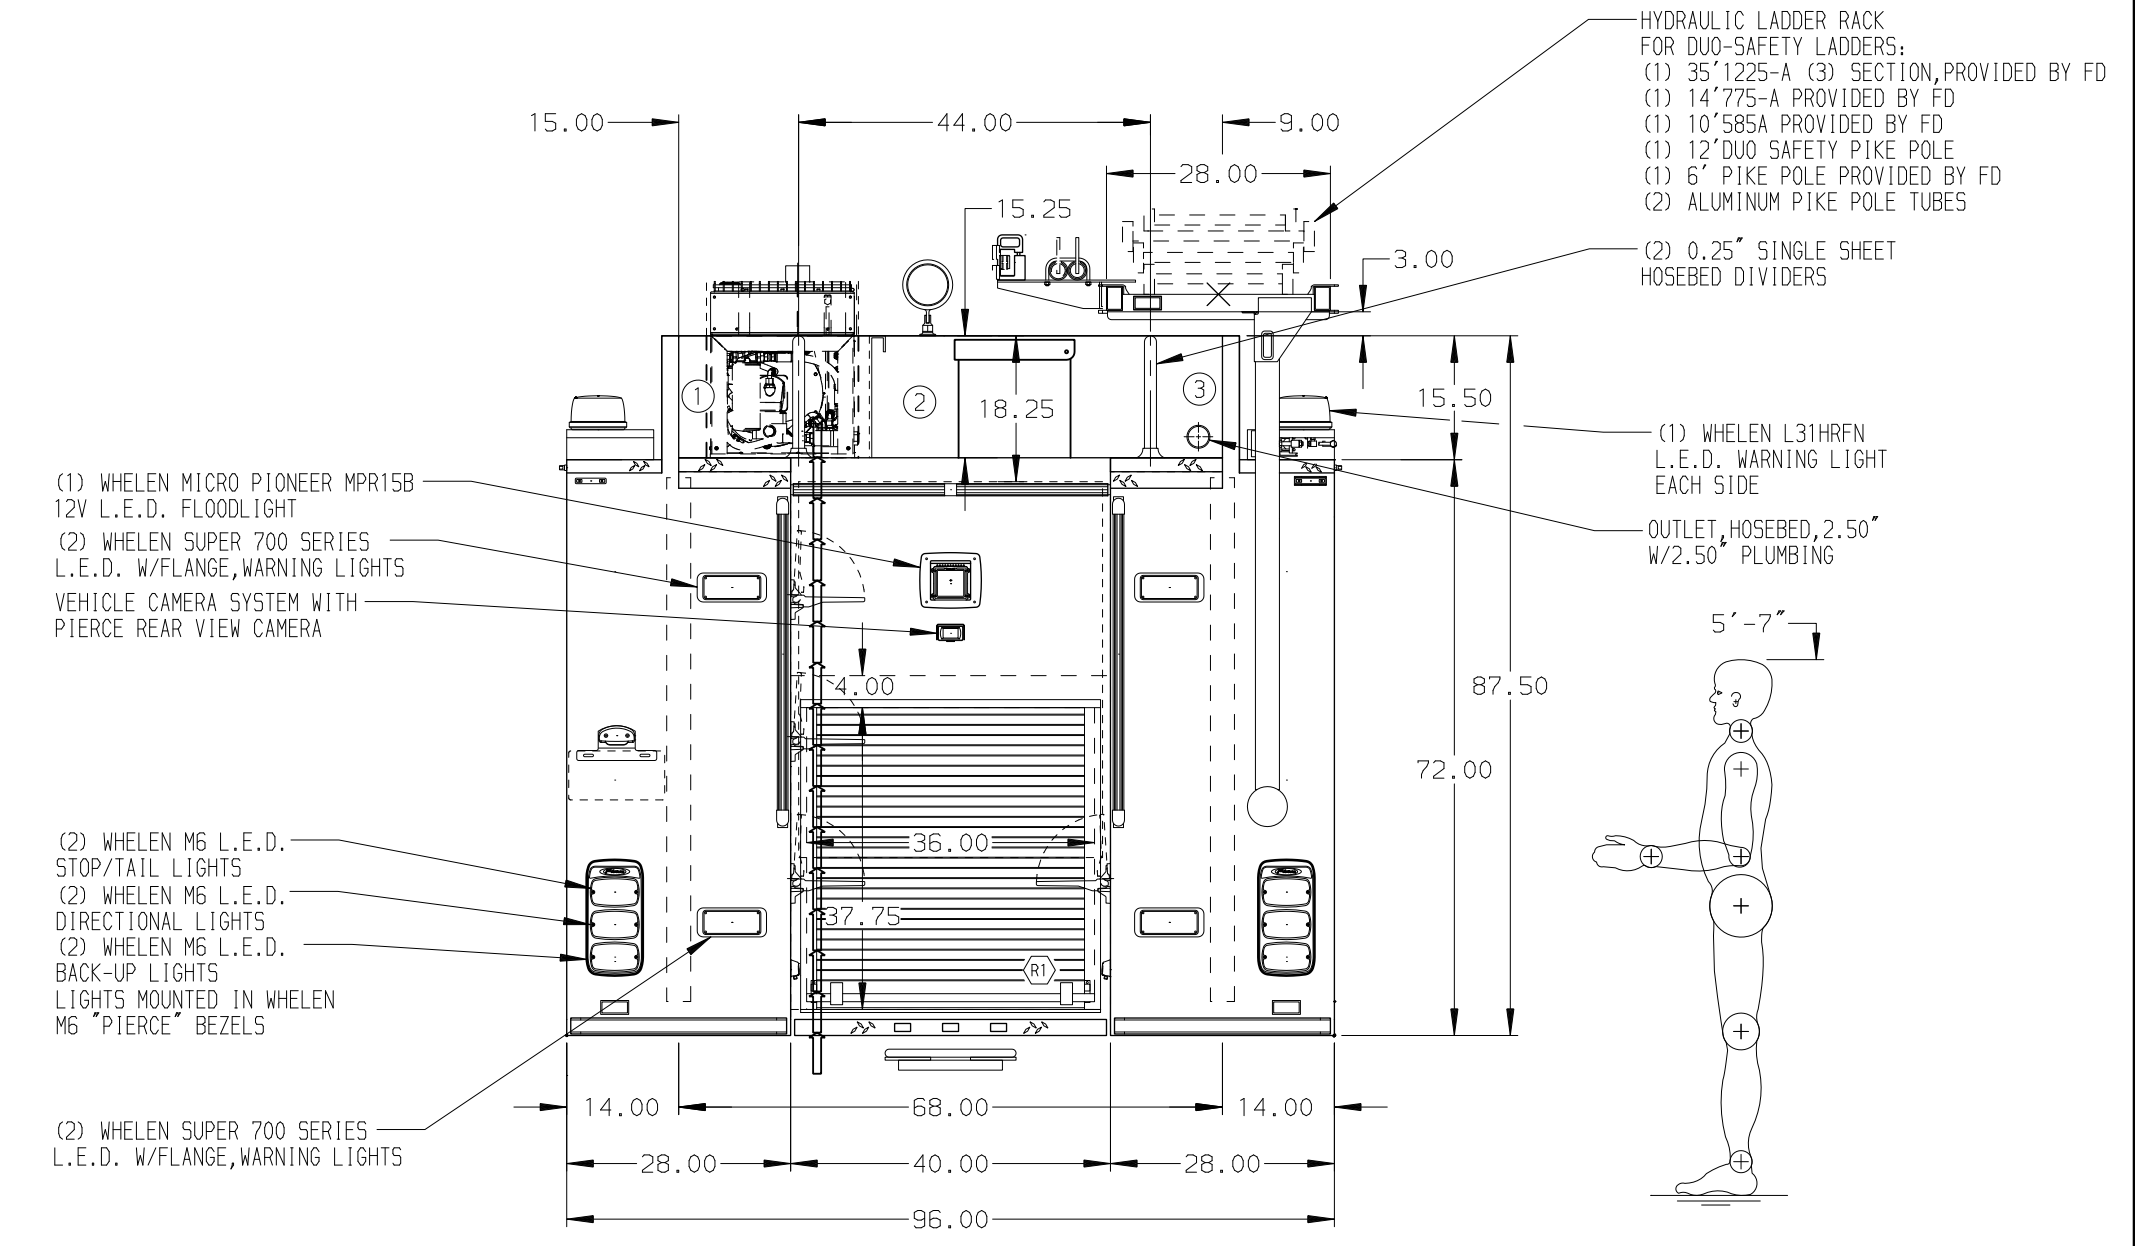

HOSEBED CAPACITIES

1	250' OF 2.50" D.J. HOSE
2	1000' OF 4.00" D.J. HOSE
3	300' OF 2.50" D.J. HOSE

ALUMINUM BODY

MAXIMUM O.A.H. 127"

NOTE
DIMENSIONS SHOWN ARE APPROXIMATE AND ARE SUBJECT TO MINOR DEVIATIONS AS MAY OCCUR OR BE NECESSARY IN CONSTRUCTION. MINOR DETAILS NOT SHOWN.

30MAR17	JAF	DDR	CHASSIS DATA
24FEB17	JAF	DDR	MAKE
19JAN17	JLA	DDR	PIERCE
18JAN17	JLA	DDR	MODEL
06DEC16	JLA	DDR	SABER FR
REV	DATE	BY	CH

	JOB NO.	30511
	SCALE	DATE
TITLE 1250-D-750P, 161" FULL HEIGHT, FULL DEPTH, (2) XLYS, HYD LDR RACK, GENERATOR, CABLE REEL	DRAWN BY	CSQ
	CHECKED BY	KBO
FOR FLINT TOWNSHIP FIRE DEPARTMENT FLINT, MICHIGAN	SHEET SIZE	D
	SHEET NO.	1 OF 1
DWG NO.	30511AD	