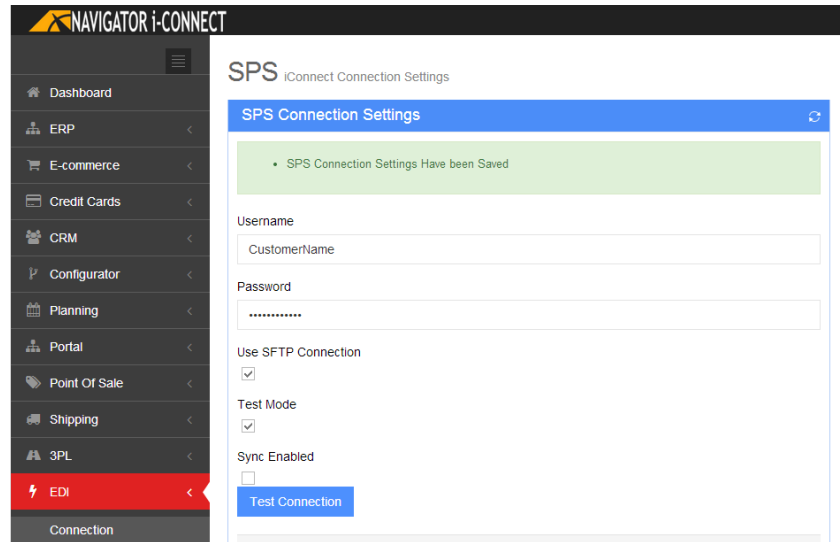

## iConnect EDI for SAP Business One

Powered by Navigator iConnect & SPS Commerce

*Now more than ever before, maintaining a competitive edge requires consistently delivering your products faster, cheaper and more conveniently. In many cases, this is a link that integrates your supply chain with your trading partners using industry-leading SPS Commerce technology. With the EDI connector, powered by SAP Business One and SPS Commerce, your cloud-based ERP delivers deeper functionality than ever before—streamlining your distribution requirements between your existing SAP system and your ever-growing number of trading partners.*

### PRODUCT OVERVIEW

- The EDI Connector, powered by industry-leading SPS Commerce provides a seamless method to completely integrate your SAP Business One and supply chain(s) with an ever-growing number of trading partners.
- Leverages the best-of-breed functionality of SAP Business One. The connector enables a seamless process for exchanging basic and complex commerce documents with your trading partners, whether they be big-box retail stores or local retailers that require EDI.
- Communication with established, national big box stores is made easy; essentially any company running SAP One can now easily exchange documents with their trading partners—all powered by SPS Commerce
- With the connector, there is a two-way translator between the SAP system and your trading partners—making the speed and flow of information quicker and smoother than ever before; ultimately saving your more time, money, and potential logistical headaches.
- The EDI Connector is part of Navigator's Connector Suite which Extends SAP Business One for eCommerce, Salesforce.com, Configurator (CSi), 3PL warehouse, POS (NCR Counterpoint), Imports via 3rd party "CRM" data