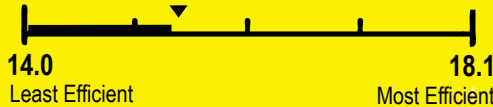

Cooling Efficiency Rating (SEER)*

15.5

Range of Similar Models
*Seasonal Energy Efficiency Ratio