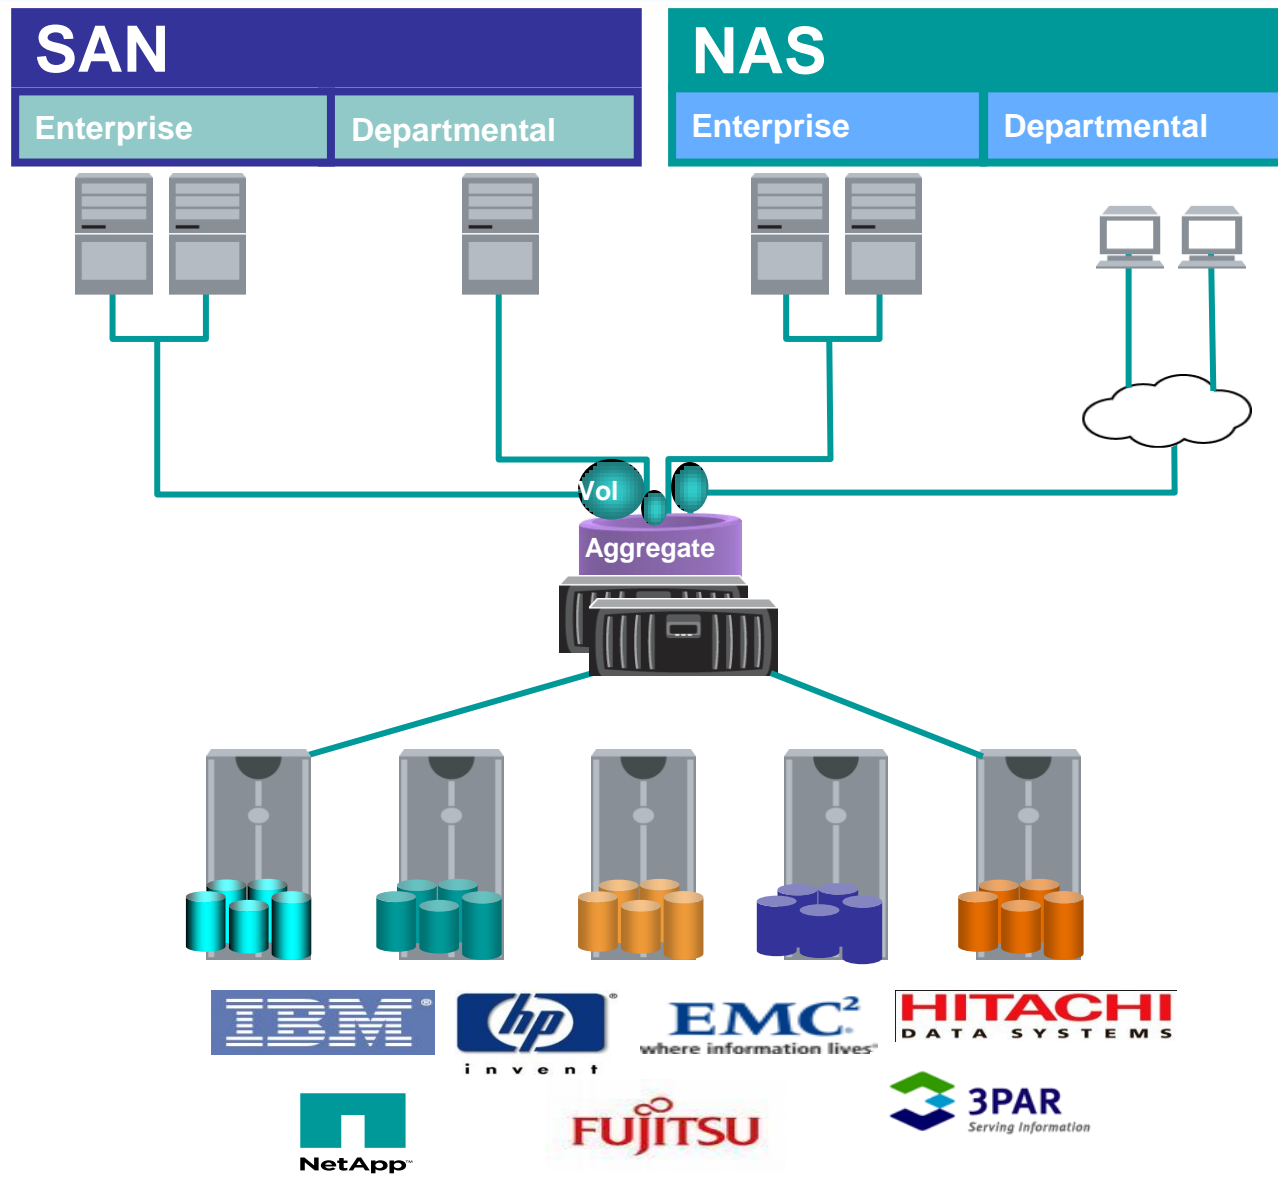

Platinum Partner

V-Series is an Open Storage Controller

NetApp V6000

NetApp V3100

- Unified multiprotocol controller for Heterogeneous Storage.
- Comprehensive, end-to-end enterprise storage solution.
- Robust storage management.
- Single de-duplication technology across heterogeneous storage.
- Reduced CAPEX and OPEX.

Platinum Partner

V-Series Architecture

Unified Multiprotocol Storage Controller

Replication-Based Backup Drives Efficiency

- Automatic, application-specific, policy-based backup solutions.
- 10x faster backups and restores through integration—from days to minutes.
- 90% lower disk capacity through incremental-only snapshots & dedup.
- 75% reduction in management costs through process automation.

Platinum Partner

Siwel & NetApp – Proven Storage Leaders

The Right Hardware

- NetApp V Series – virtualization for Heterogeneous Storage.
- Enterprise-class scale and performance.

The Right Software

- Instant Snapshot based backup & recovery for critical workloads.
- Thin replication & de-duplication.
- Application aware intelligent storage.