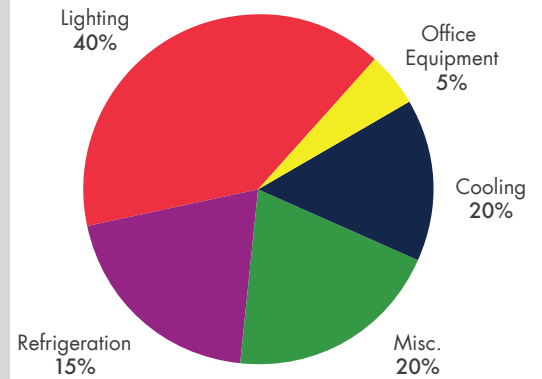

*****AUTO**3-DIGIT 496 NR-12001

JOSEPH SMITH
Attn: BUSINESS MANAGER
123 MAIN STREET
ANYTOWN 12345

How You Used Energy

Ideas To Keep Your Business Cooking

Based on your restaurants energy usage, Agentis recommends these energy saving tips. Agentis is here to help. Lets get started now, call XXX-XXX-XXX for a free assessment!