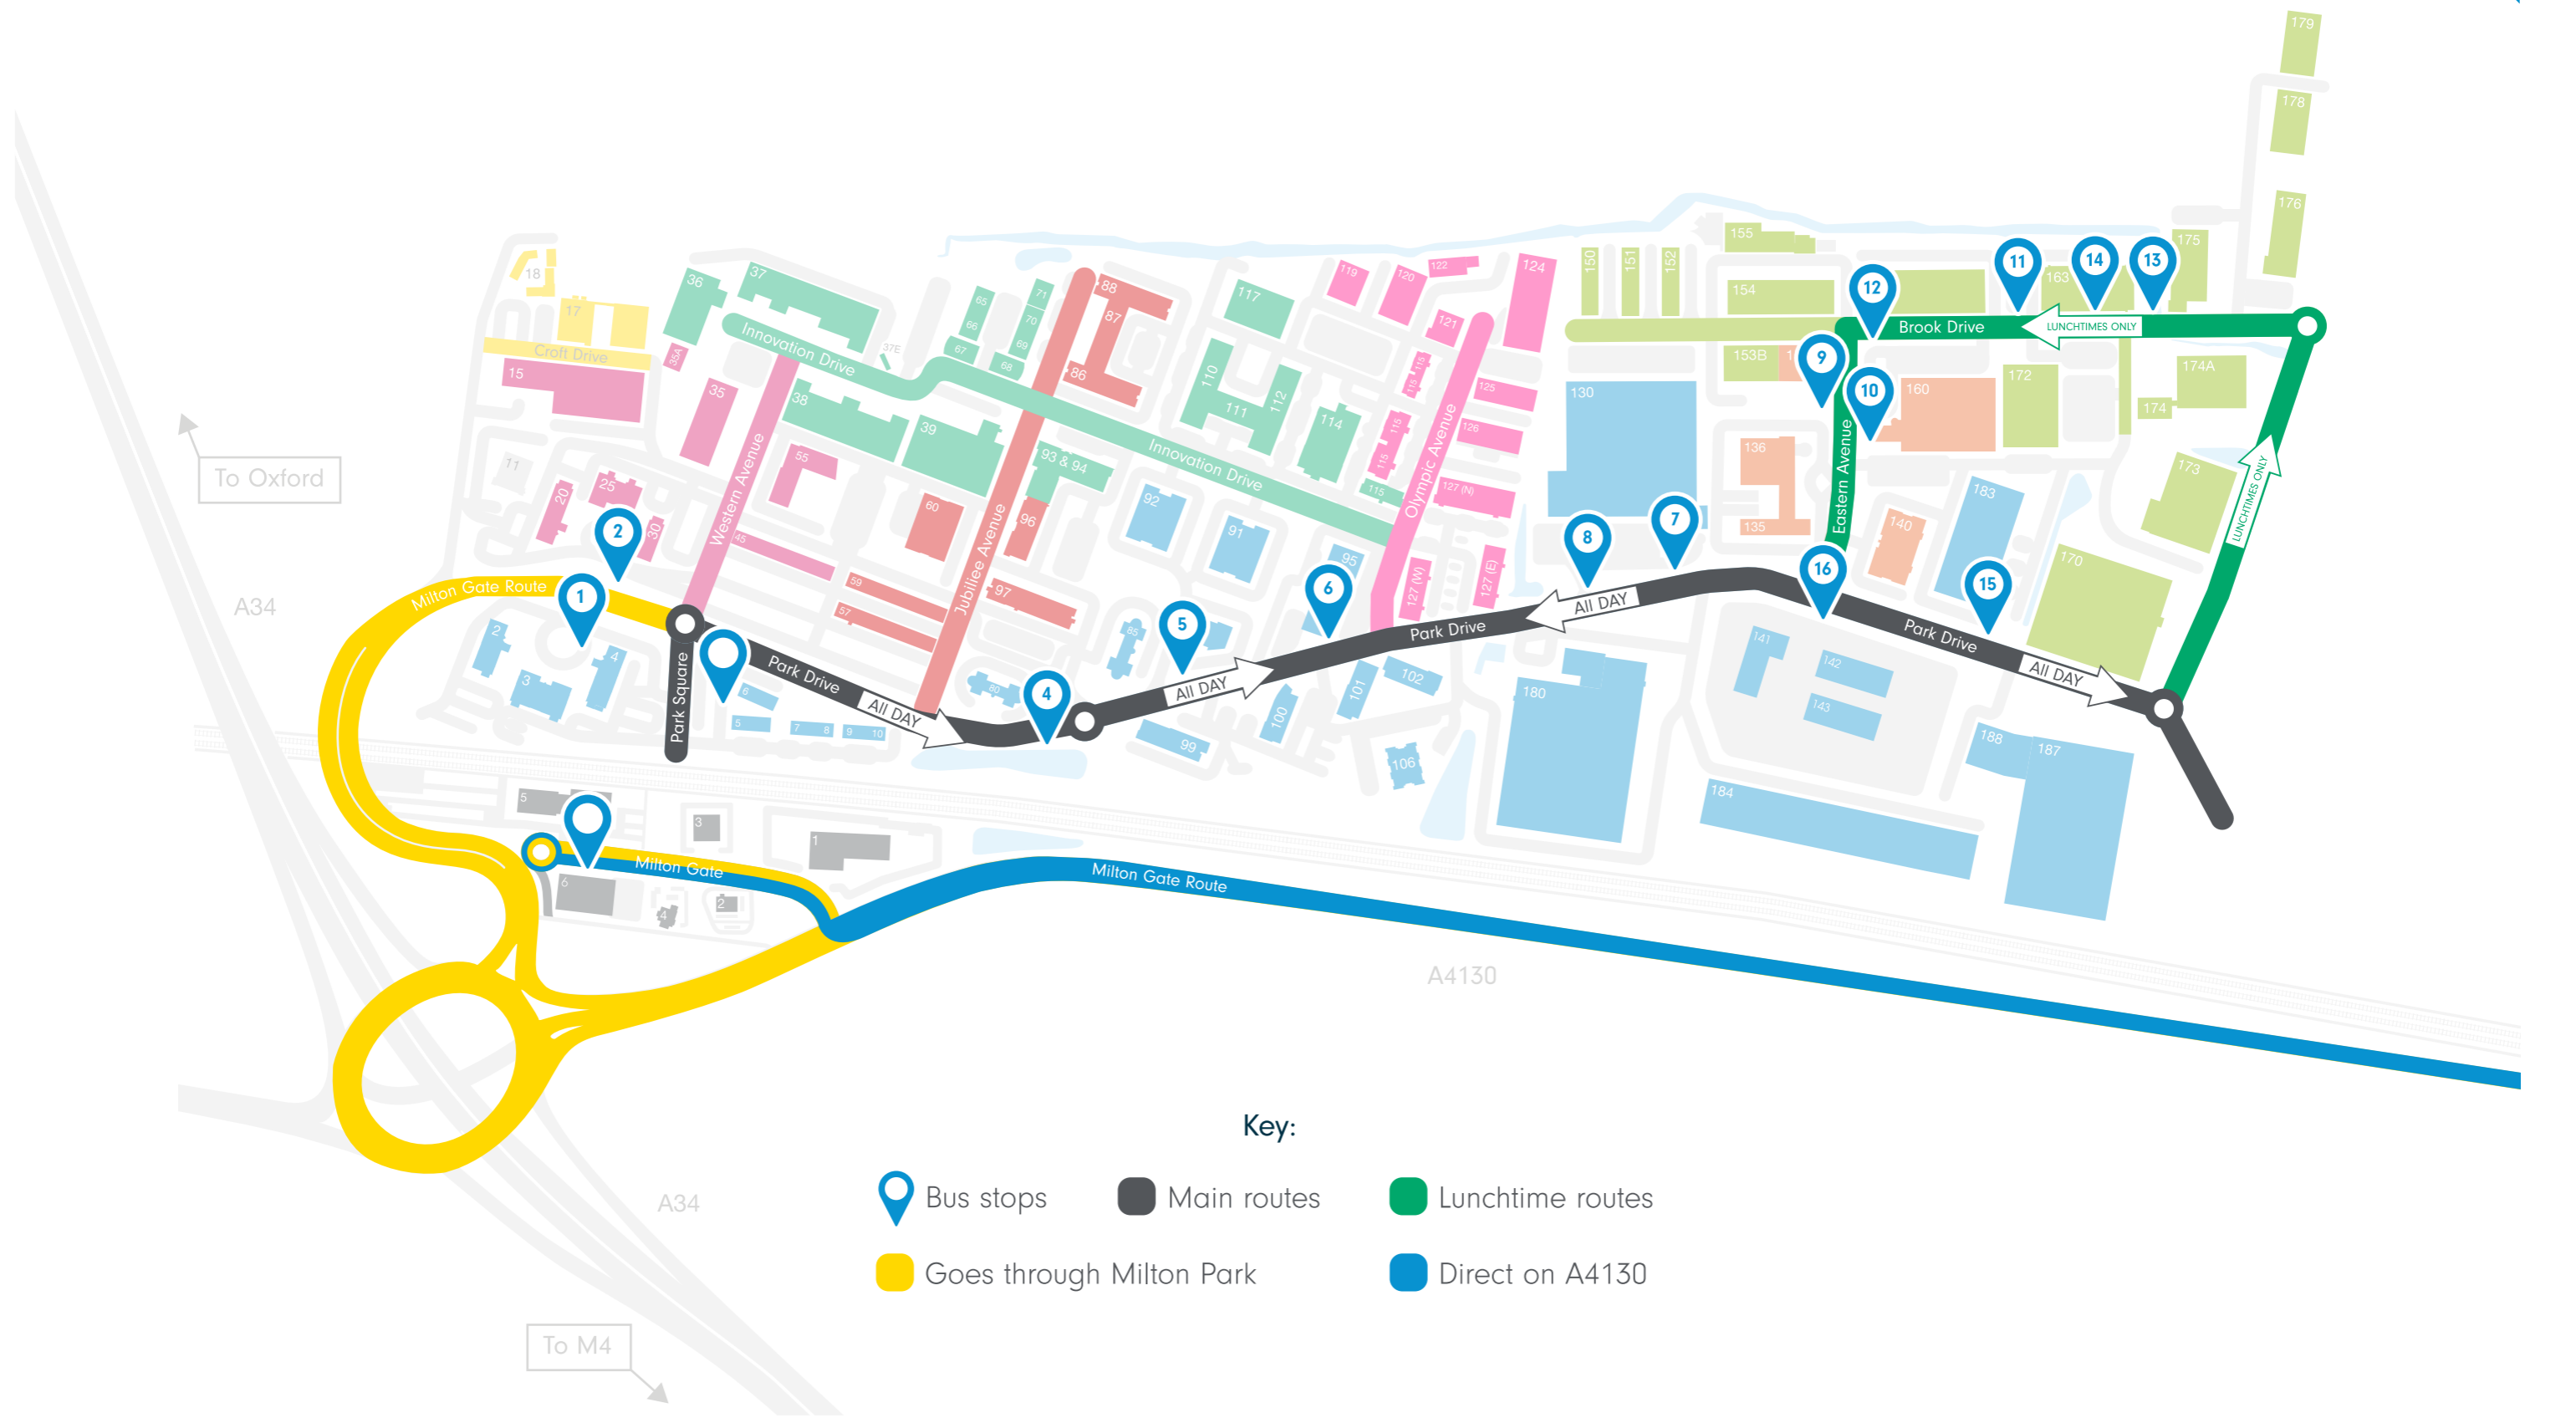

# Shuttle Bus Routes and Stops

Key:

- 📍 Bus stops
- Main routes
- Lunchtime routes
- Goes through Milton Park
- Direct on A4130