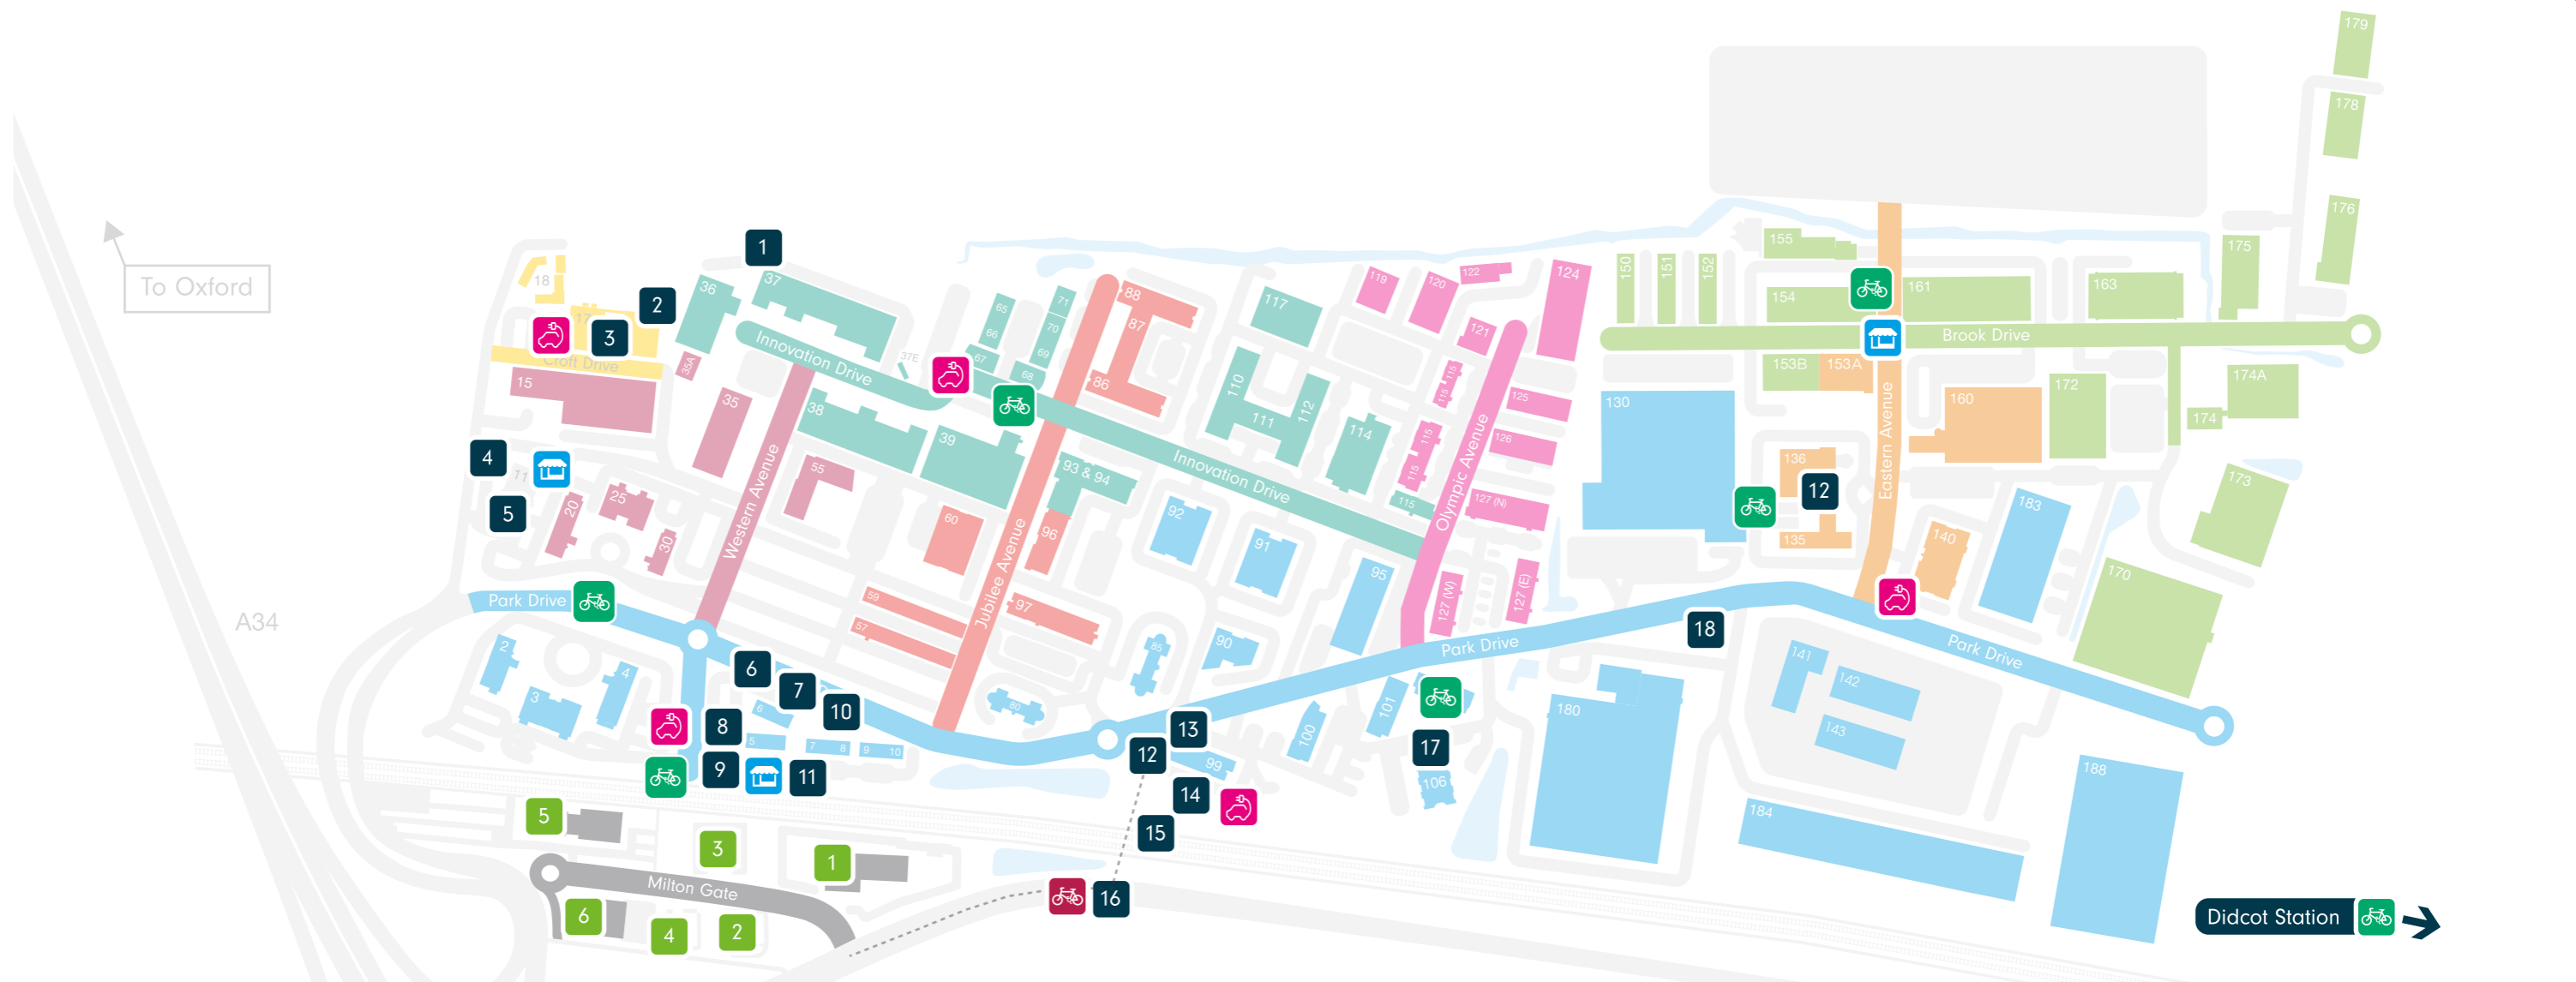

Amenities

- Key:**
- | | | | | |
|---------------------------|--------------------|----------------------------------|------------------------------------|-----------------------------|
| 1 MOT centre | 7 Beautician | 13 Meeting Room Hire | 1 Marshall Volkswagen South Oxford | Bike Loan |
| 2 Swimming Pool | 8 Free ATM | 14 Conference Facilities | 2 Costa | Pedestrian & Cycle Footpath |
| 3 Health & Fitness Club | 9 Pharmacy | 15 Urban Gardens | 3 Bellinger Vauxhall | Electric Vehicle Charging |
| 4 Post Office | 10 Cafe | 16 Path to Milton Gate Amenities | 4 Harvester | Convenience Store |
| 5 Business Support Centre | 11 Brasserie | 17 Nursery | 5 Marshall Jaguar Landrover | |
| 6 Hairdresser | 12 Business Lounge | 18 Outdoor Gym | 6 Marriott Courtyard Hotel | |