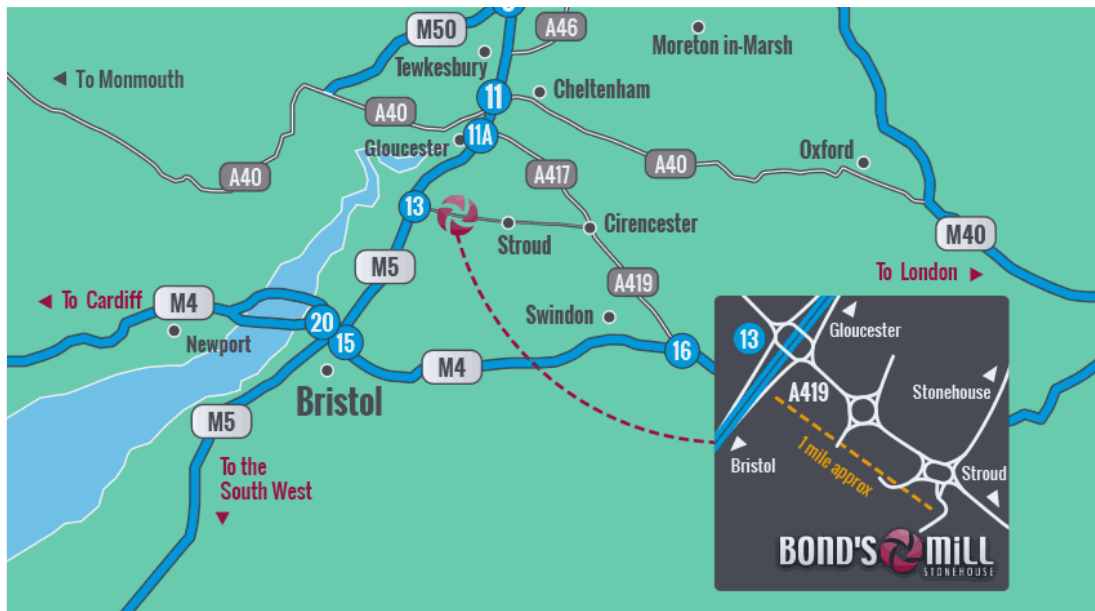

DatumRPO

powerful partnerships

...how to find us

Datum RPO

Datum House,
Bonds Mill,
Stonehouse,
Gloucestershire,
GL10 3RF

T: 08450 268515
www.datumrpo.com

[Open Google Maps](#)

Road

Stonehouse lies next to the A419, within 1.3 miles of the M5 (Junction 13), providing easy access to the M4, Bristol, Birmingham and South Wales.

Rail

Intercity trains run regularly from Stonehouse and Stroud reaching London in approximately 1 hour 40 minutes and Swindon in approximately 30 minutes.

At Bonds Mill (Green zone)

At Bonds Mill follow the road, crossing the canal bridge, and turn left at The Wheelhouse. At the bottom of the hill, turn right and continue along the road and into the car park.