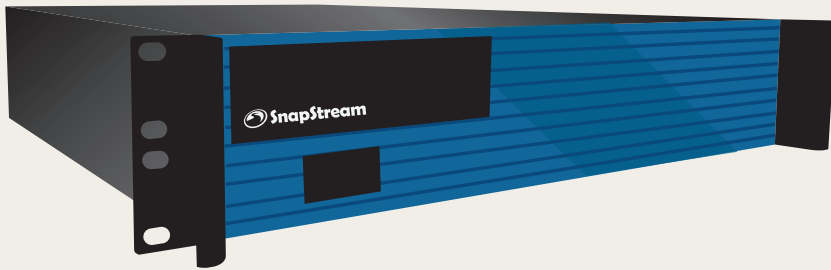

SnapStream Encoder (Component/HDMI)

The SnapStream Encoder (Component/HDMI) allows you to ingest broadcast signals through component (YPbPr) video, unencrypted HDMI, or S-Video and convert them into compatible H.264 IP streams with closed captioning for recording or multicasting over the LAN.

What's in the Box

Cable or satellite set-top-box

- S-Video
- R Audio
- L Audio
- Composite (closed captioning)
- Pr
- Pb
- Y

(Qty 4) Adapter

(Qty 4) YPbPr Cables

(Qty 4) Composite Cables

AUDIO/VIDEO INPUTS	
HDMI	Quad Type A v1.4 (Clear)
Component	Quad YPbPr (YPbPr), (RCA)
S-Video	Quad S-Video
Audio	Quad Stereo (RCA)
Closed Caption	Quad CVBS (RCA)
VIDEO FORMATS	
In Line Rates	1080i/720p/480p/480i
Out Line Rates	Customizable
Frame Rates	29.97/30/59.94/60
VIDEO/ AUDIO COMPRESSION	
Video Codecs	HD and SD H.264
Audio Codecs	AAC
IP OUTPUT	
Connection	RJ45, GbE, Full Duplex, Auto-Neg
Addressing	Unicast, Multicast
Transport Protocol	RTP/UDP/TCP/IP
Transport Format	SPTS
Captioning	ITU-T Rec. T.35 SEI message according to ATSC CS/TSG-659
MANAGEMENT	
Protocols	HTTP/HTTPS
User Interface	Web Browser
Browser Support	IE9 or later, Firefox, Safari, and Chrome
DIMENSIONS	
Chassis	19" x 3.5" x 16.85"
Shipping Box	21.75" x 21.75" x 11"

SnapStream Encoder (QAM/ATSC)

The SnapStream Encoder (QAM/ATSC) allows you to ingest broadcast signals from clear QAM, digital antenna (ATSC), or analog cable through coaxial RF inputs and convert them into compatible H.264 IP streams with closed captioning for recording or multicasting over the LAN.