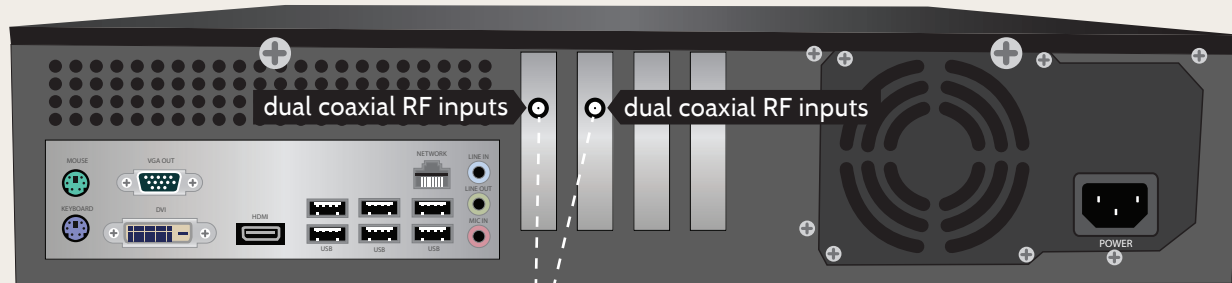

SnapStream Encoder (QAM/ATSC)

The SnapStream Encoder (QAM/ATSC) allows you to ingest broadcast signals from clear QAM, digital antenna (ATSC), or analog cable through coaxial RF inputs and convert them into compatible H.264 IP streams with closed captioning for recording or multicasting over the LAN.

What's in the Box

AUDIO/VIDEO INPUTS	
Coaxial RF inputs	
VIDEO FORMATS	
In Line Rates	1080i/720p/480p/480i
Out Line Rates	Customizable
Frame Rates	29.97/30/59.94/60
VIDEO/ AUDIO COMPRESSION	
Video Codecs	HD and SD H.264
Audio Codecs	AAC
IP OUTPUT	
Connection	RJ45, GbE, Full Duplex, Auto-Neg
Addressing	Unicast, Multicast
Transport Protocol	RTP/UDP/TCP/IP
Transport Format	SPTS
Captioning	ITU-T Rec. T.35 SEI message according to ATSC CS/TSG-659
MANAGEMENT	
Protocols	HTTP/HTTPS
User Interface	Web Browser
Browser Support	IE9 or later, Firefox, Safari, and Chrome
DIMENSIONS	
Chassis	19" x 3.5" x 16.85"
Shipping Box	21.75" x 21.75" x 11"