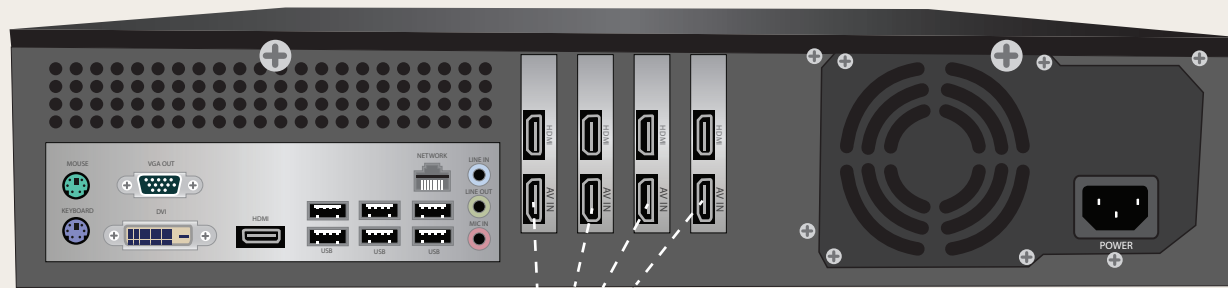

SnapStream Encoder (Component/HDMI)

The SnapStream Encoder (Component/HDMI) allows you to ingest broadcast signals through component (YPbPr) video, unencrypted HDMI, or S-Video and convert them into compatible H.264 IP streams with closed captioning for recording or multicasting over the LAN.

What's in the Box

Cable or satellite set-top-box

- S-Video
- R Audio
- L Audio
- Composite (closed captioning)
- Pr
- Pb
- Y

(Qty 4) Adapter

(Qty 4) YPbPr Cables

(Qty 4) Composite Cables

AUDIO/VIDEO INPUTS	
HDMI	Quad Type A v1.4 (Clear)
Component	Quad YPbPr (YPbPr), (RCA)
S-Video	Quad S-Video
Audio	Quad Stereo (RCA)
Closed Caption	Quad CVBS (RCA)
VIDEO FORMATS	
In Line Rates	1080i/720p/480p/480i
Out Line Rates	Customizable
Frame Rates	29.97/30/59.94/60
VIDEO/ AUDIO COMPRESSION	
Video Codecs	HD and SD H.264
Audio Codecs	AAC
IP OUTPUT	
Connection	RJ45, GbE, Full Duplex, Auto-Neg
Addressing	Unicast, Multicast
Transport Protocol	RTP/UDP/TCP/IP
Transport Format	SPTS
Captioning	ITU-T Rec. T.35 SEI message according to ATSC CS/TSG-659
MANAGEMENT	
Protocols	HTTP/HTTPS
User Interface	Web Browser
Browser Support	IE9 or later, Firefox, Safari, and Chrome
DIMENSIONS	
Chassis	19" x 3.5" x 16.85"
Shipping Box	21.75" x 21.75" x 11"

SnapStream Encoder (QAM/ATSC)

The SnapStream Encoder (QAM/ATSC) allows you to ingest broadcast signals from clear QAM, digital antenna (ATSC), or analog cable through coaxial RF inputs and convert them into compatible H.264 IP streams with closed captioning for recording or multicasting over the LAN.