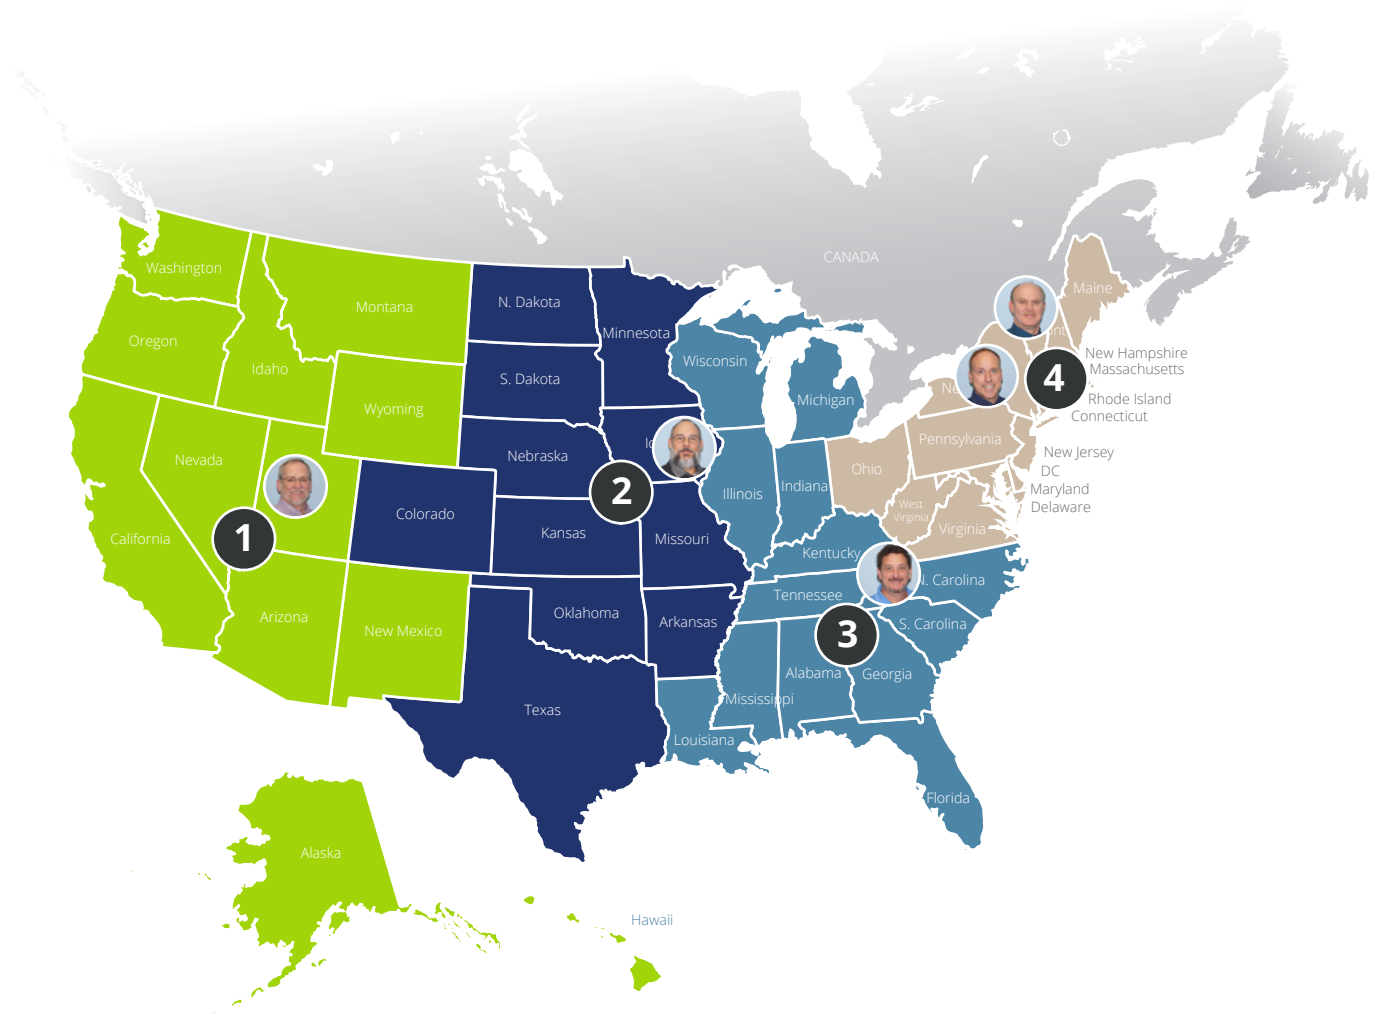

Global Support Team 2017

Director, Technical Support

Lee Dubé

(978) 839-7116 direct
(603) 489-7736 mobile
ldube@aes-corp.com

Senior Support Engineer

Rick DiStefano

(978) 839-7156 direct
(603) 943-4582 mobile
rdistefano@aes-corp.com

Customer Service, RMAs

Julie Hickey

(800) 237-6387
jhickey@aes-corp.com

Technical Support (866) 237-3693 | (978) 839-7070 | support@aes-corp.com

1 Western US
Mark Tompkins
*Support Specialist/
Field Technician*

2 Central US
Mike Walline
*Support Engineer/
Field Technician*

3 South US
Travis Everage
*Support Specialist/
Field Technician*

4 HQ East
Stan Watts
Technical Support Specialist

HQ East
Michael Rodny
Support Specialist