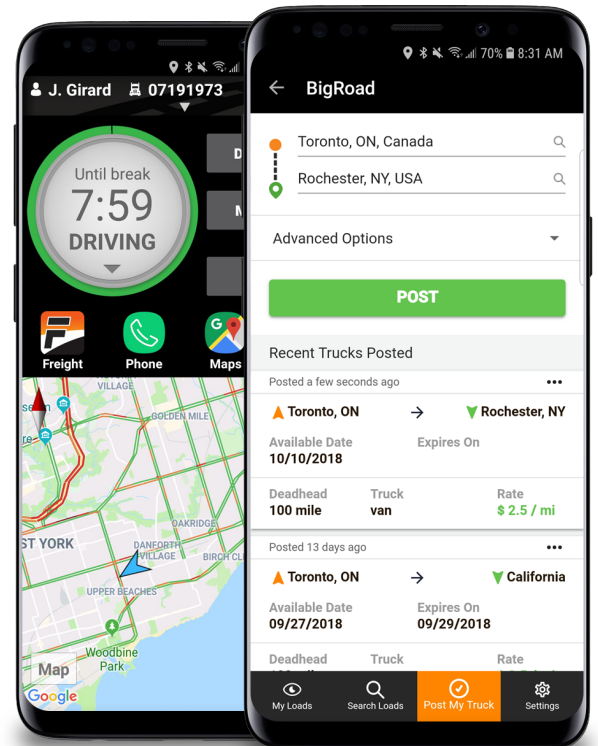

A Fleet Complete Company

BigRoad Freight

Empowering the Driver

Get more loads to haul and earn more money – all with your BigRoad App!

BigRoad Freight is an on-demand freight marketplace that matches loads from Shippers and Brokers with Drivers.

This load-matching platform gives owner-operator drivers the ability to:

- Maximize their Hours of Service (HOS) drive time
- Increase their earnings with more loads
- Use the vehicle in the most profitable and efficient way

Drivers can see upfront how much they will be paid for a load that matches their truck requirements and personal preferences.

Suggested loads are always in real-time, 24 hours a day and 7 days a week. They are based on driver's selected location, availability and truck equipment type.

Personalized Load Board

Your personalized load board is set up according to your:

- Vehicle type and equipment
- Load weight
- Where you are
- Where you are headed
- HOS availability
- Preferred rate

You receive Top 10 shipment opportunities that fit your Driver Profile.