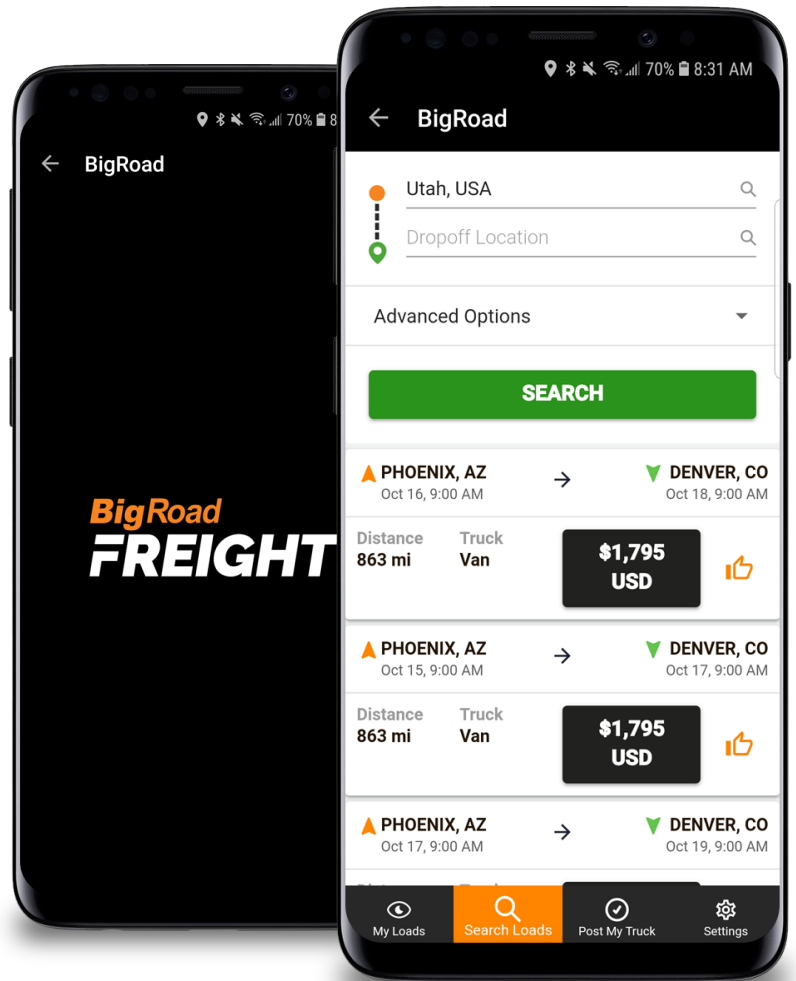

Personalized Load Board

Your personalized load board is set up according to your:

- Vehicle type and equipment
- Load weight
- Where you are
- Where you are headed
- HOS availability
- Preferred rate

You receive Top 10 shipment opportunities that fit your Driver Profile.

You also have the ability to **Request a Load** to let shippers know you're available and where you're driving to, as well as **Search Loads** that are ready for pick up right now.

All your loads will be on one screen. If the posted rate is available, we'll show it to you. If none is shown, the broker will discuss it with you when you speak.

Ready To Get Started?

Already a BigRoad User:

- Log in with the same username and password you use for BigRoad.
- Tell us about your truck and equipment.
- Let us know your preferred routes.

New to BigRoad:

- Download the BigRoad app from the Apple iTunes or GooglePlay stores.
- Create a new account.
- Launch BigRoad Freight from the BigRoad app.

Contact us for more information at sales@bigroad.com
or call 1-888-305-8777 ext. 2