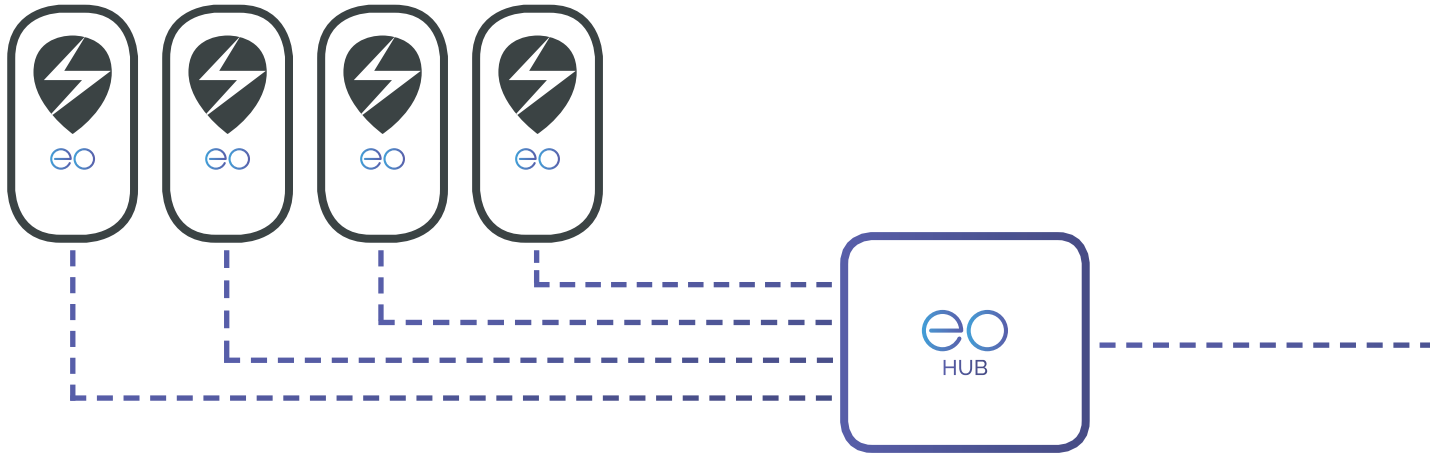

/ HOW IT WORKS

Future proof and scalable charging solutions for fleet and workplace.

One eoHUB can put up to 30 Genius charging stations online.

eoHUB is a mini-computer. It can receive new software features over-the-air.

YOUR OFFICE OR
WORKSPACE

eoHUB monitors the power usage of your building in real-time and turns up and down the chargers based on the energy available. We call this Dynamic Load Balancing.

/ INTELLIGENT ENERGY