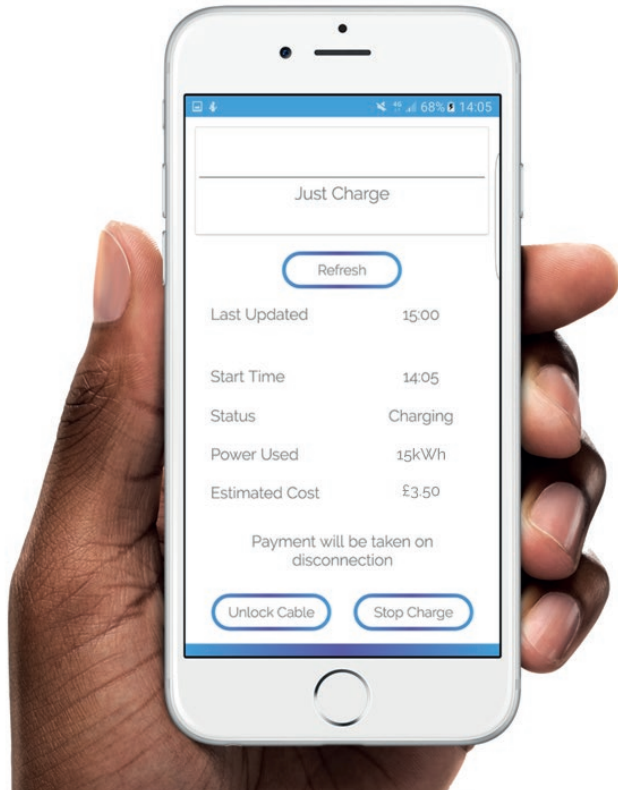

/ EO SOFTWARE

Manage your EO charging stations online.

EO SMARTPHONE APP

Control your charger from anywhere in the world. Start, stop and pay-for-charge – all from the palm of your hand.

- Navigate to your nearest available EO
- Pay for charging on-the-go
- View your charging history
- Charge session notifications