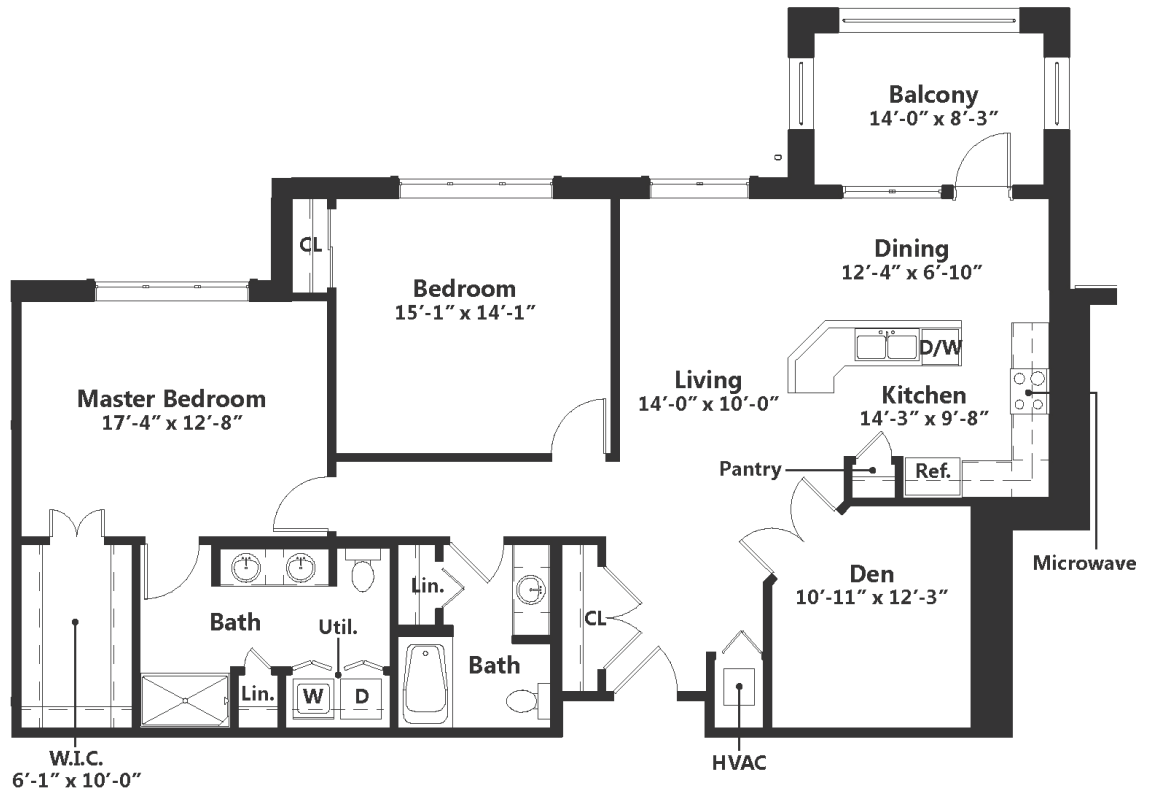

Meeker

Two Bedroom with Den - 1,519 Square Footage

Entrance Fee _____

2nd Person Fee _____

Total Entrance Fee _____

Monthly Service Fee _____

Note: All dimensions are approximate.

9840 Montgomery Road | Cincinnati, OH 45242 | 513-247-1300 | www.lec.org