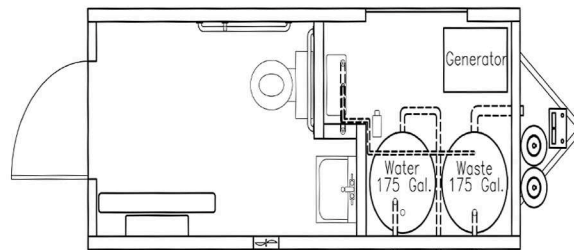

WILMOT

MODULAR STRUCTURES, INC.

EASYGO™

ACCESSIBLE FAMILY CHANGING ROOM GENERAL SPECIFICATIONS

- 6' x 17' Mobile unit
- Smooth aluminum exterior designed for graphic capability
- Capable of hooking up to generator or existing utilities
- HVAC and Wall Mounted Heat
- Tile floor
- Kemlite interior finishes for durability and less maintenance
- Waste Holding tanks built into chassis
- Handicapped Accessible features
- Chemical Toilet & Sink
- Adult-sized Changing Table
- Meets all MD State Code Requirements
- Self Contained

The EasyGo™:

- Guarantees available suitable restrooms
- Promotes freedom to participate in the community
- Supports social interaction
- Promotes opportunities to participate in community events
- Ensures privacy and dignity for the user
- Reduces physical assistance required of caregiver
- Allows for spontaneity
- Facilitates family unity
- Generates disability awareness and inclusion
- Combines technologies for a better quality of life

Proceeds Benefit:

Why is it important to have the EasyGo™:

Imagine a family-planned six-hour excursion to the state fair. What fun such a trip should be for any child! But what if the child were told that she would not be allowed to use restroom facilities until she returned home? Would she want to take that trip? Probably not. And that is why an entire population of our citizens is stuck at home - because suitable restroom facilities that meet their needs do not exist in our communities.