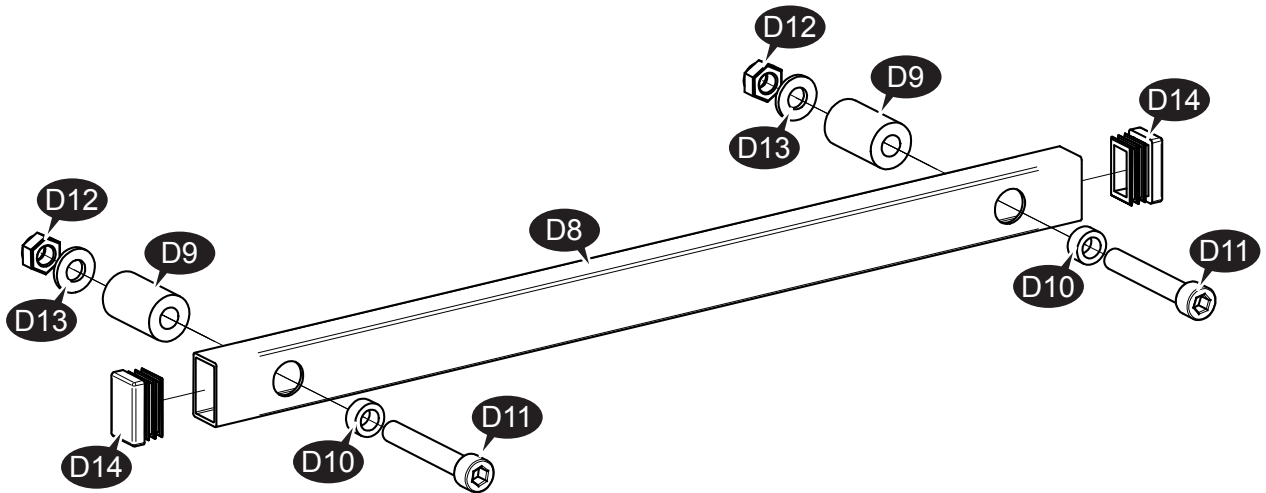

15010236 Handle Assy

15010236 Handle Assy

Item	Quantity	Part Number	Description
D8	1	15009441	Handle Tube 25x15x286
D9	2	15009442	Spacer Ø8,3x18x30 Nylon Black
D10	2	15009443	Spacer Ø8,1x13x6mm Galv
D11	2	15009444	Screw M8x50 Cylinderh Hex
D12	2	8 NMU	Mutter M8 Nyloc DIN985
D13	2	8,4x17x2	M8 Washer, DIN 125
D14	2	15009438	End Plug Tube 25x15 Inside