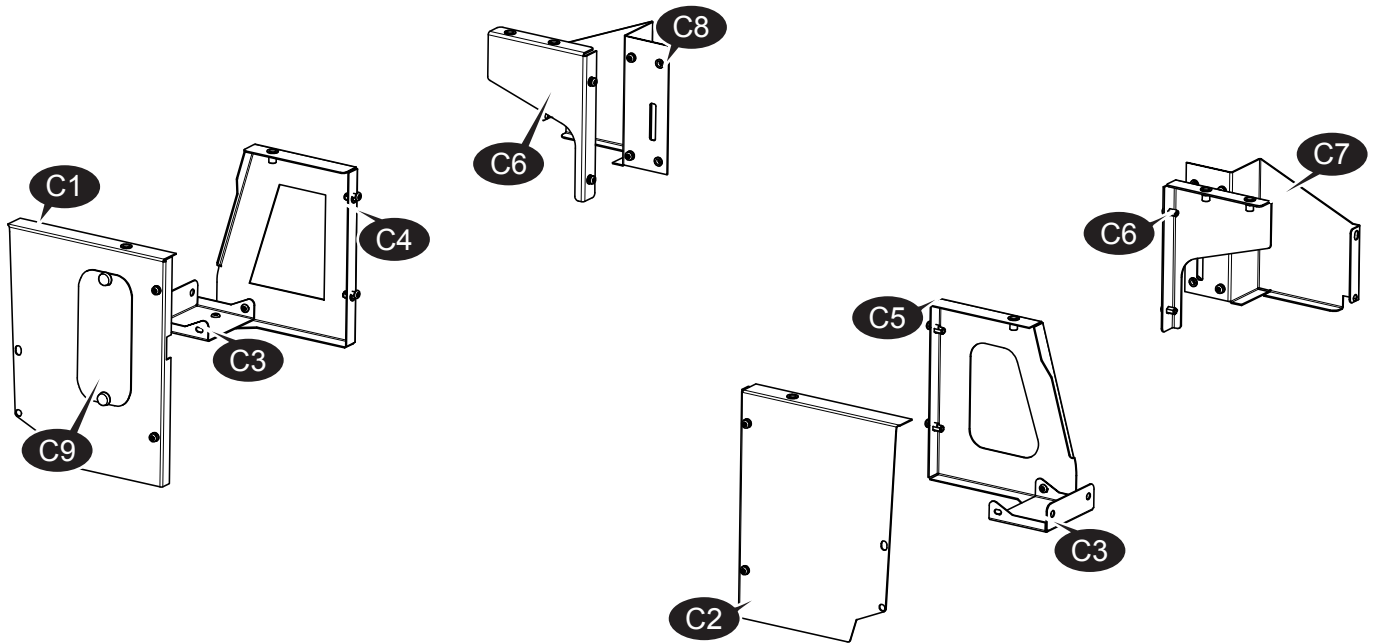

15016951 Steelbracket Set SF Ford Ranger 2019

Item	Quantity	Part Number	Description
C1	1	15016934	Bracket Rear Left Ranger 2019
C2	1	15016935	Bracket Rear Right Ranger 2019
C3	2	15016926	Bracket Lower Middle Ranger 2019
C4	1	15016936	Bracket Middle Left Ranger 2019
C5	1	15016937	Bracket Middle Right Ranger 2019
C6	2	15016966	Bracket Middle w Latch Flexi
C7	1	15016939	Bracket Front to Drawer Right Ranger 2019
C8	1	15016938	Bracket Front to Drawer Left Ranger 2019
C9	1	15016940	Hatch Tube Channel 80x160 Pickup 2019
	1	15016952	Fitting Kit Steelbracket Set SF Ranger 2019