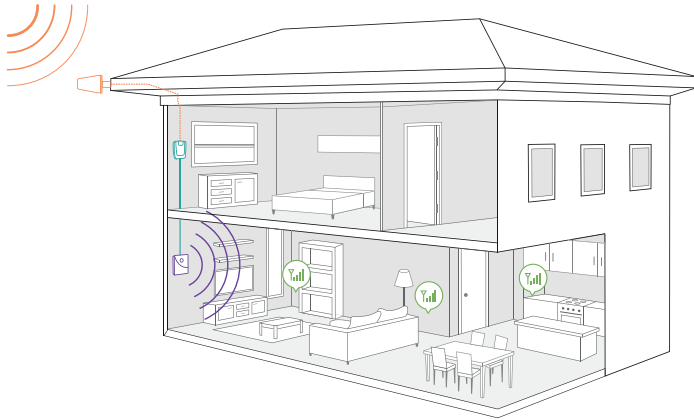

Inside Panel Antenna (311155)

Power Supply (850003)

(x2) 15' & (x1) 30' White Low Loss RG6 (75 Ohm) Coax Cable (950615-950630)

Flat Window Cable (951152)

Coverage Area

IF YOUR OUTSIDE SIGNAL IS	YOUR BOOSTED SIGNAL MAY BE
●●●● -89 AND LOWER About 5 bars	UP TO 5,000 sq. ft.
●●●● -90 dB About 3 to 4 bars	UP TO 3,500 sq. ft.
●●●● -100 dB About 1 to 2 bars	UP TO 1,000 sq. ft.
○○○○ No existing	A signal booster likely will not work

Installation

- 1 **Receives signal:** The powerful antenna reaches out to access a voice and 3G, 4G, and LTE data signal, and delivers it to the booster.
- 2 **Boost signal:** The booster receives the signal, amplifies it, and serves as a relay between your phone and the nearest cell tower.
- 3 **Broadcasts signal:** Your devices get a stronger signal, and calls and data are fed through the booster back to the network.