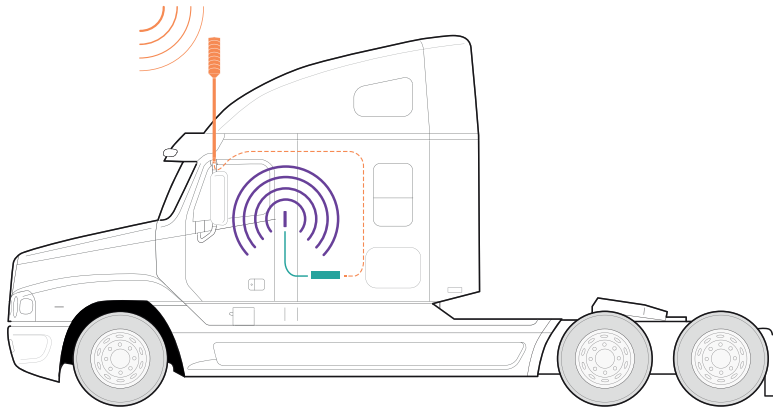

- LTE** FASTEST NETWORK SPEEDS
- +** UP TO +50 dB GAIN
- MULTI-USER WIRELESS BOOSTER**

Kit Includes

Drive 4G-X

24" 4G Trucker Mirror-Mount Antenna w/ 15' Cable (304414)

4G Slim Low-Profile Antenna (314401)

Mounting Bracket (901104)

Power Supply (859913)

About

The **Drive 4G-X OTR** is our most powerful in-vehicle truck cell phone signal booster certified in Canada, with Wilson Electronics* ruggedized, all weather OTR Truck Omni-Directional Antenna for maximum connection range and a 60% larger service range than the other boosters out there. The Drive 4G-X OTR boosts voice and data with max IC-allowed 50 dB system gain, enhancing 4G LTE, as well as 3G and 2G network signals, up to 32x. Drivers get fewer lost connections and dead zones, better audio quality, faster data uploads and downloads with this premier signal booster.

As with all weBoost boosters, all components needed for installation come in one package for easy DIY installation. The power supply plugs into CLA, while ignition power kits are also available. The Drive 4G-X OTR works with all Canadian cellular devices. The booster kit comes with a 3-Way mount included, this antenna mounts to horizontal and vertical bars up to 1" diameter or to surface of vehicle.

Installation

- 1 **Receives signal:** The powerful antenna reaches out to access a voice and 3G, 4G, and LTE data signal, and delivers it to the booster.
- 2 **Boost signal:** The booster receives the signal, amplifies it, and serves as a relay between your phone and the nearest cell tower.
- 3 **Broadcasts signal:** Your devices get a stronger signal, and calls and data are fed through the booster back to the network.